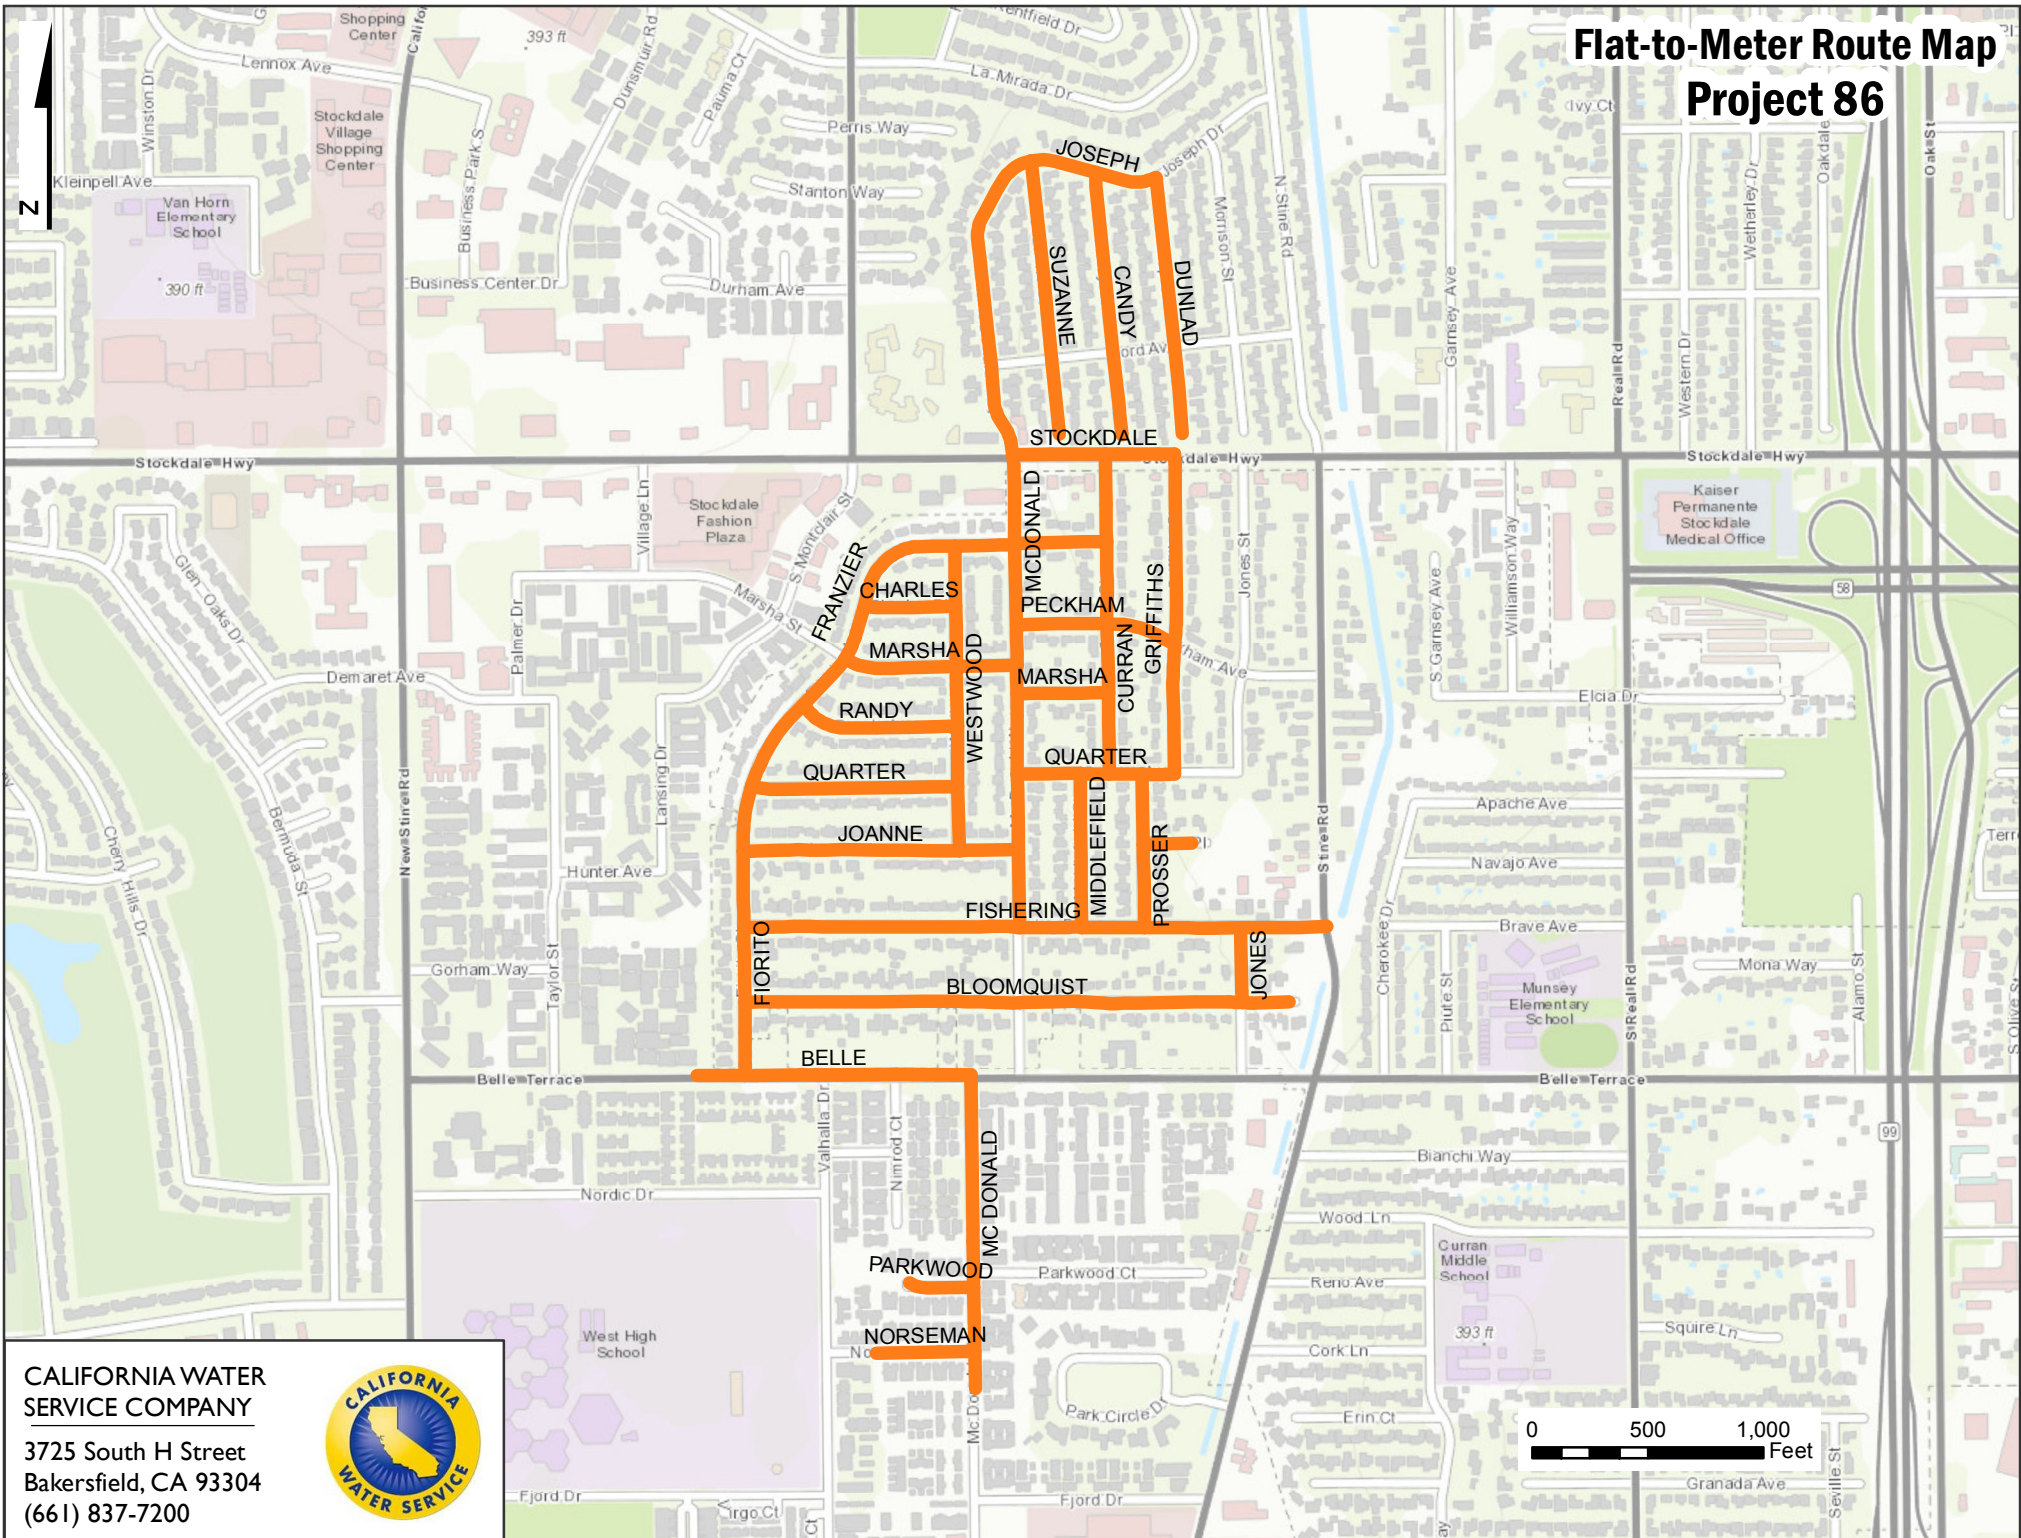

Flat-to-Meter Route Map Project 86

CALIFORNIA WATER SERVICE COMPANY
 3725 South H Street
 Bakersfield, CA 93304
 (661) 837-7200