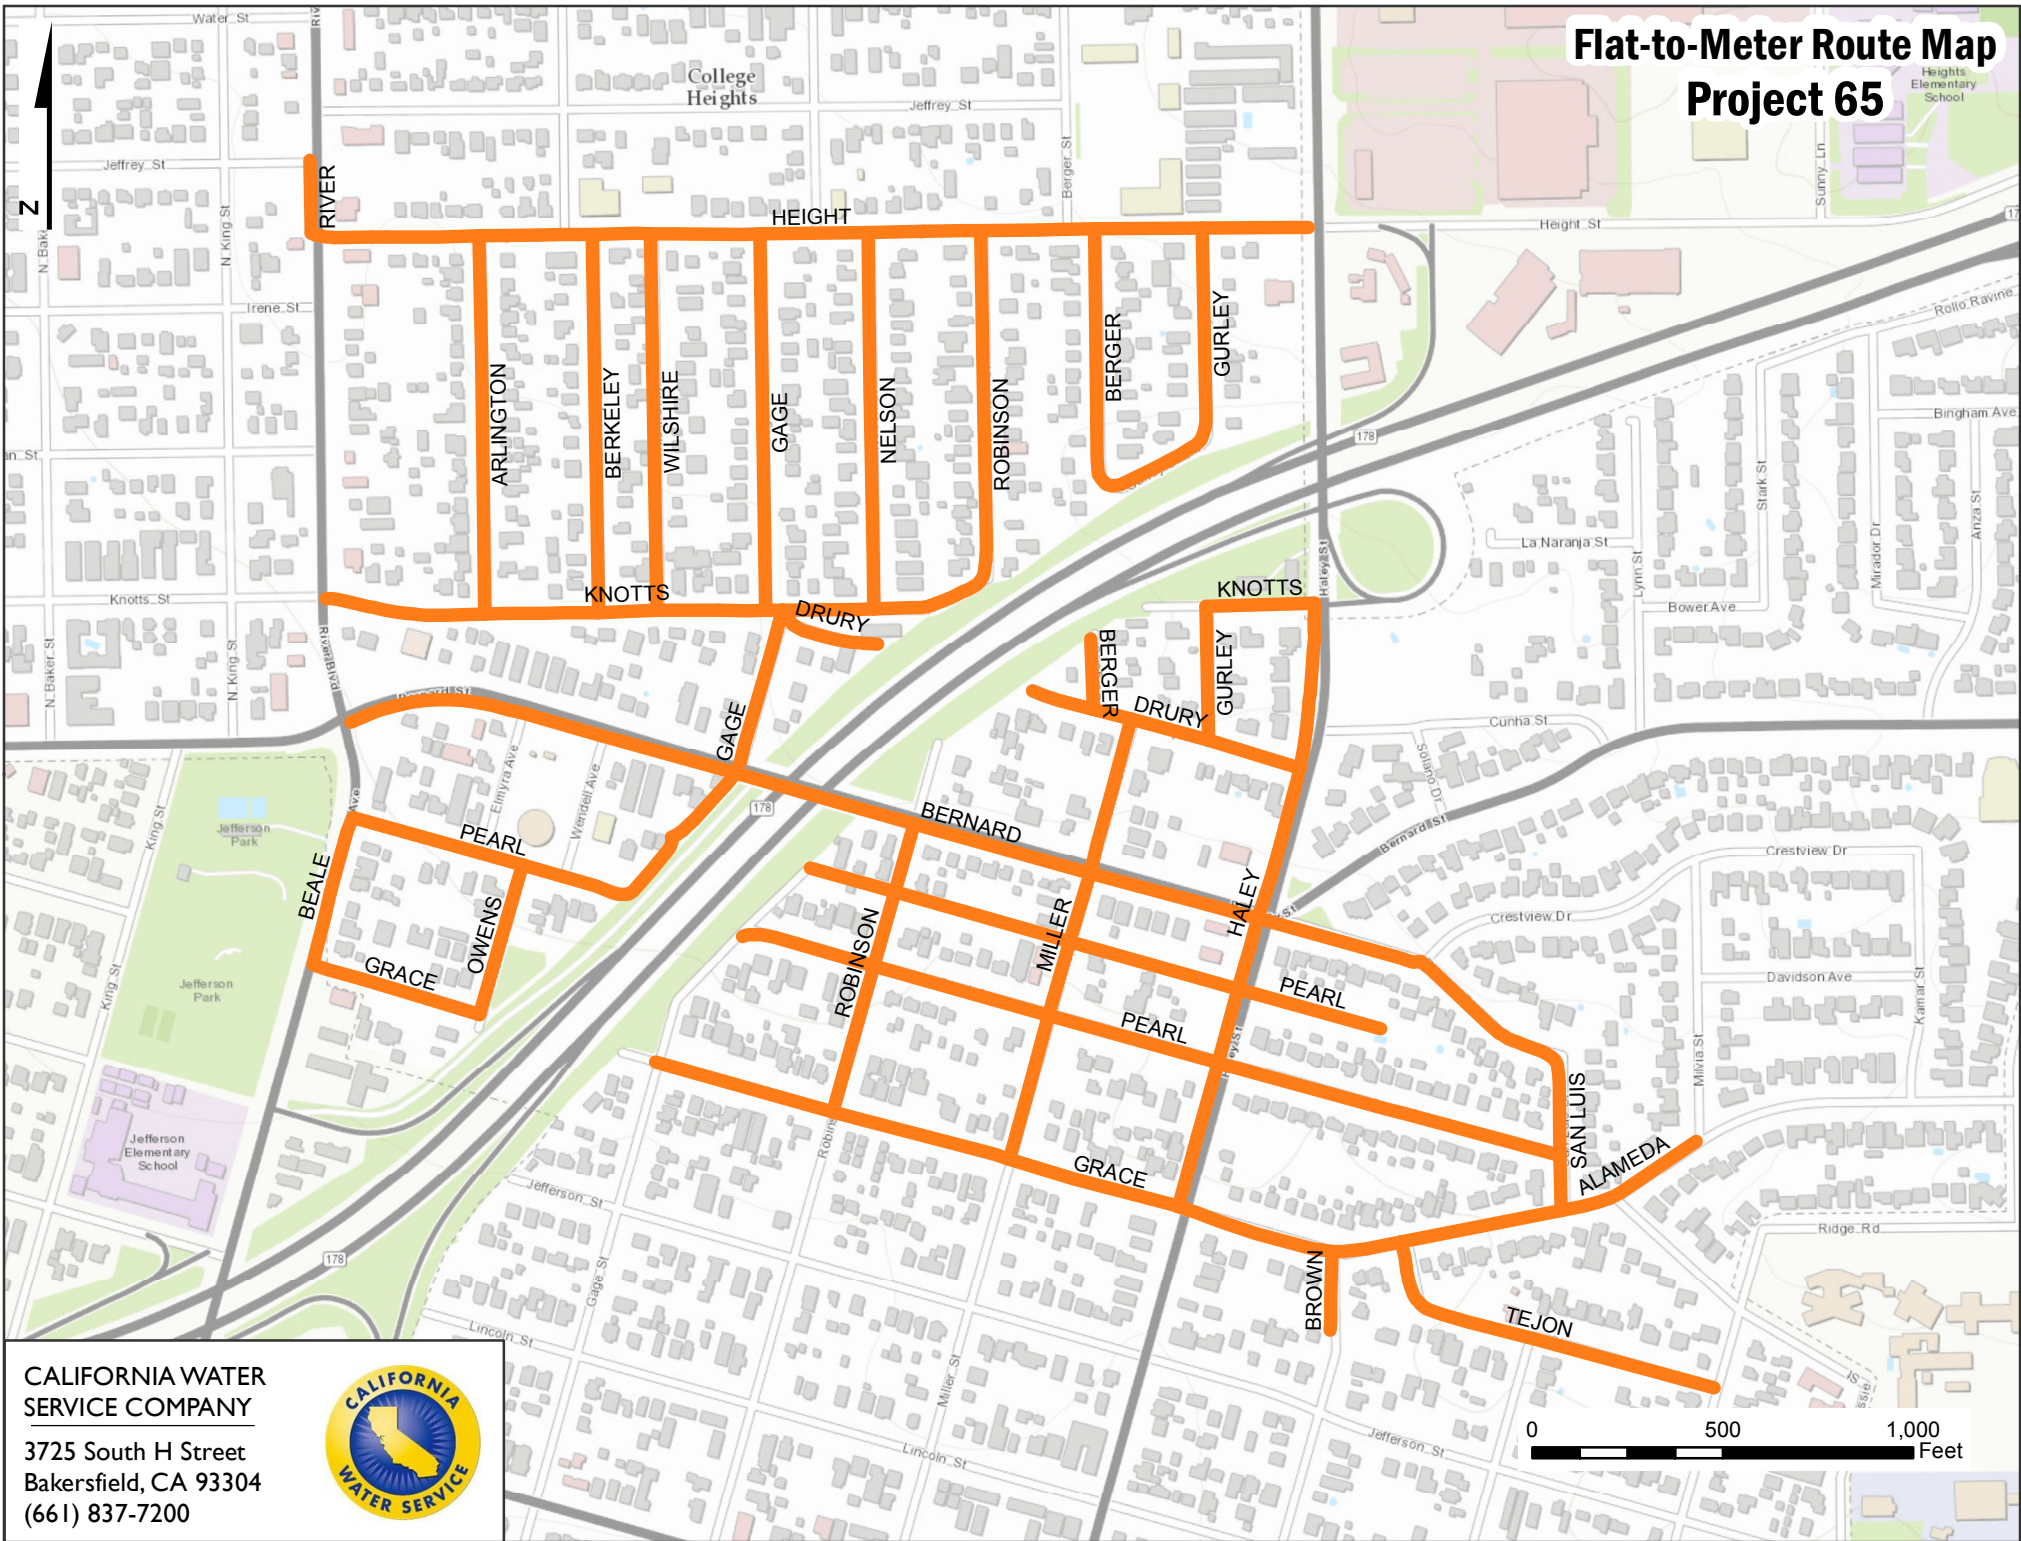

Flat-to-Meter Route Map Project 65

CALIFORNIA WATER
SERVICE COMPANY

3725 South H Street
Bakersfield, CA 93304
(661) 837-7200

0 500 1,000
Feet