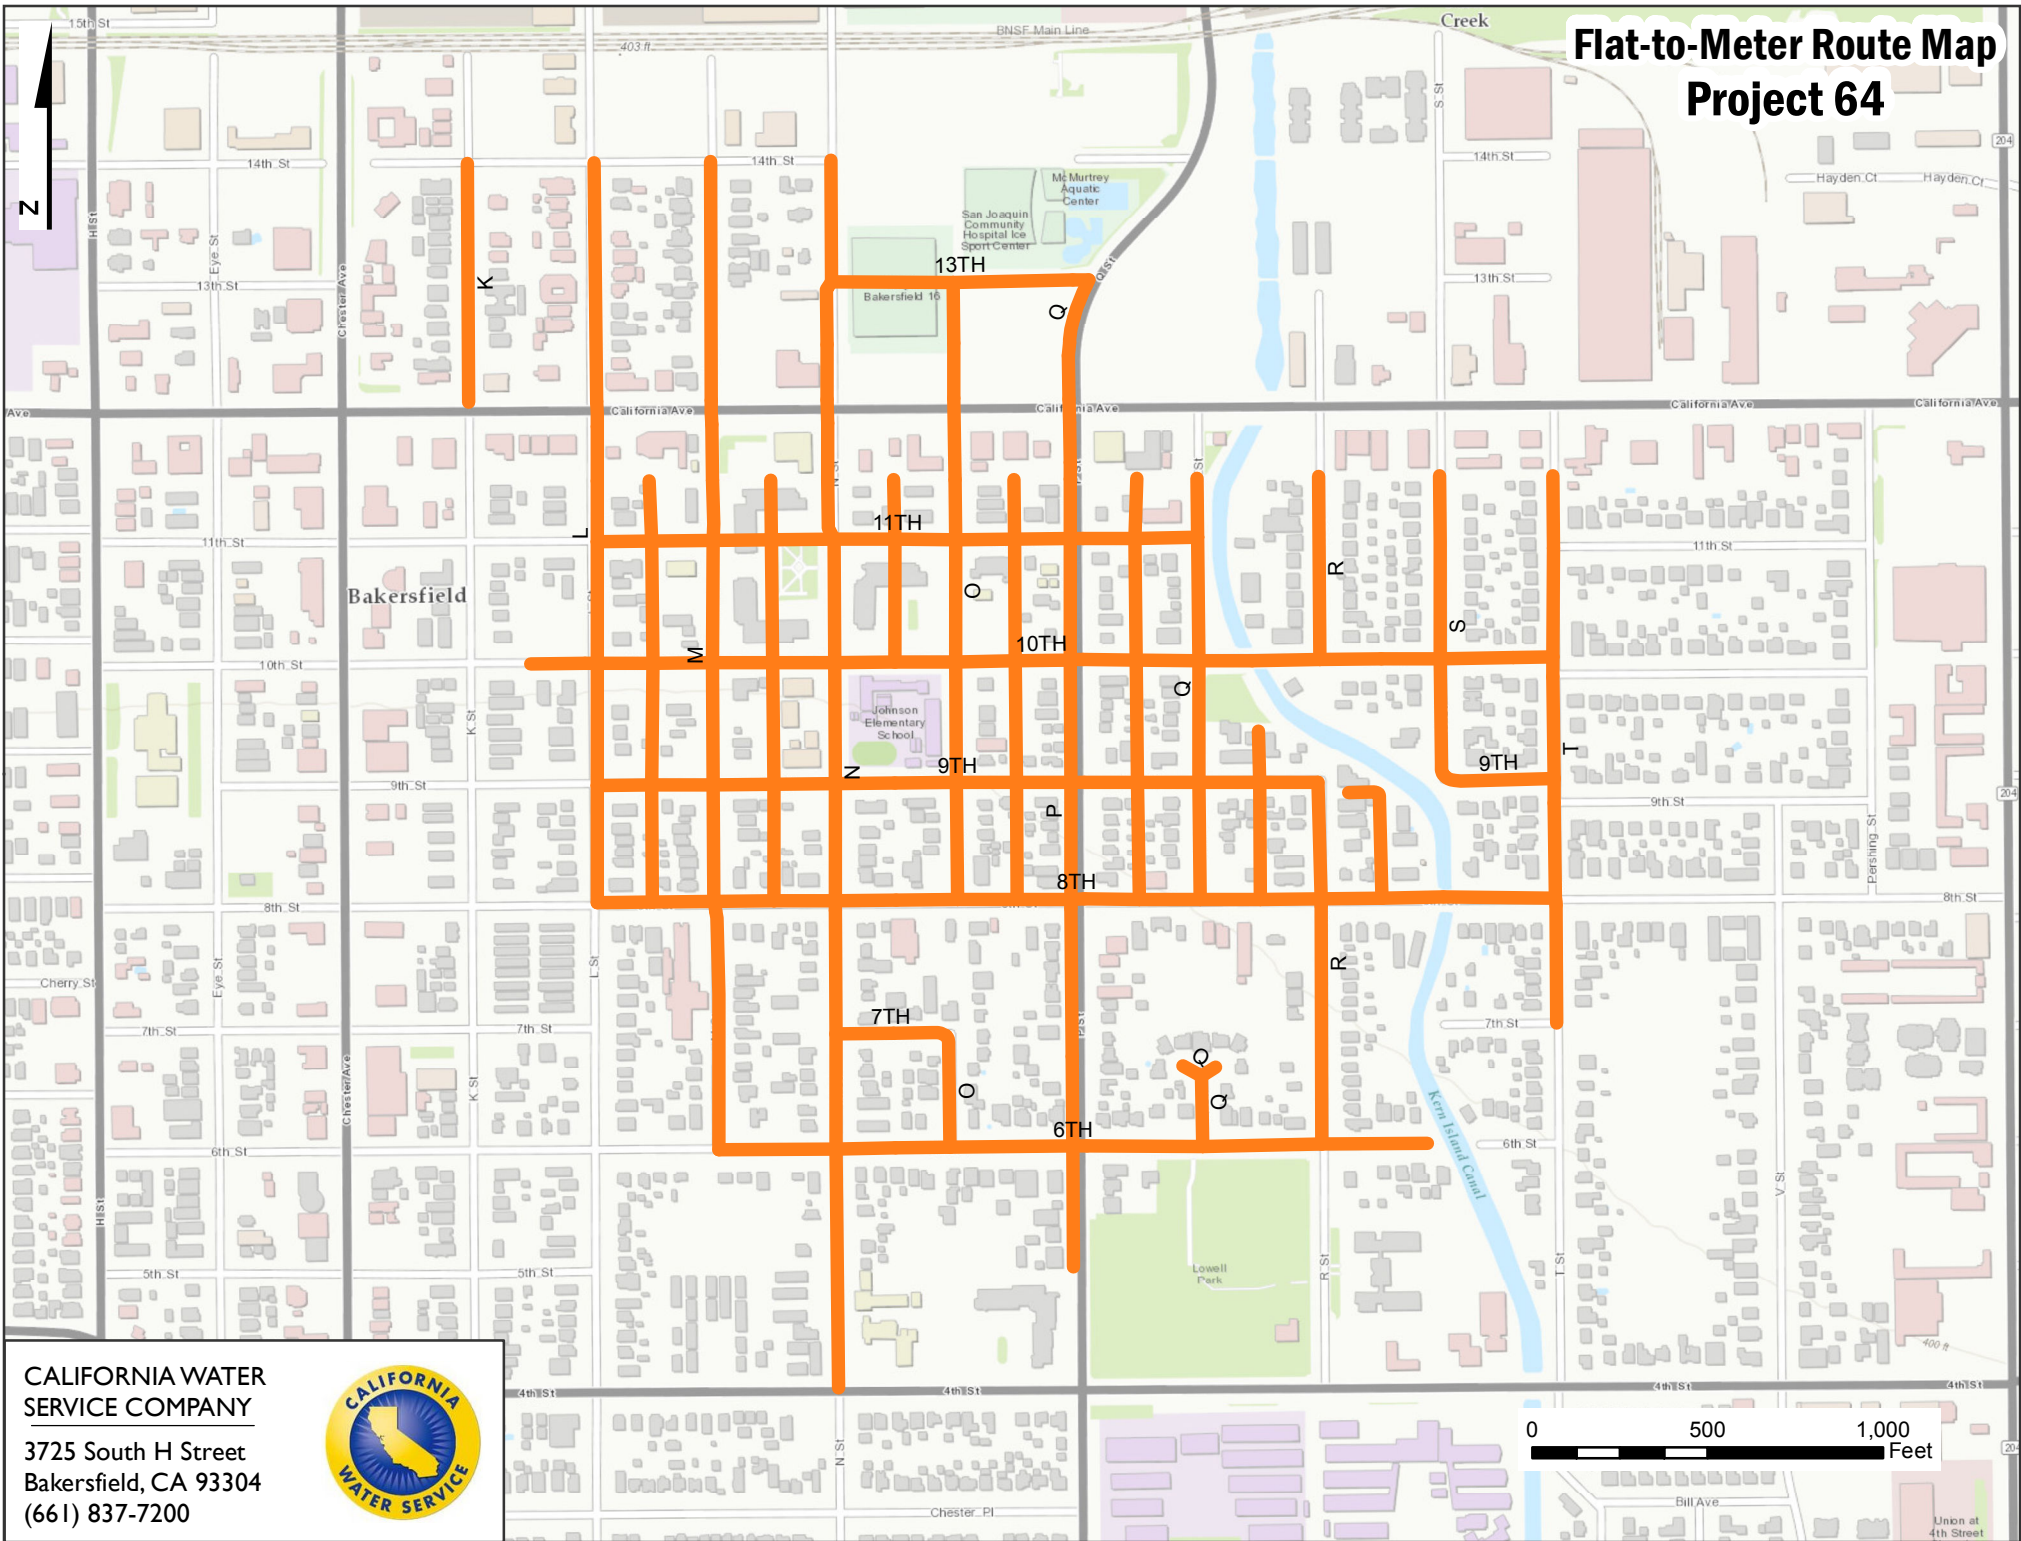

Flat-to-Meter Route Map Project 64

CALIFORNIA WATER
SERVICE COMPANY

3725 South H Street
Bakersfield, CA 93304
(661) 837-7200

0 500 1,000
Feet