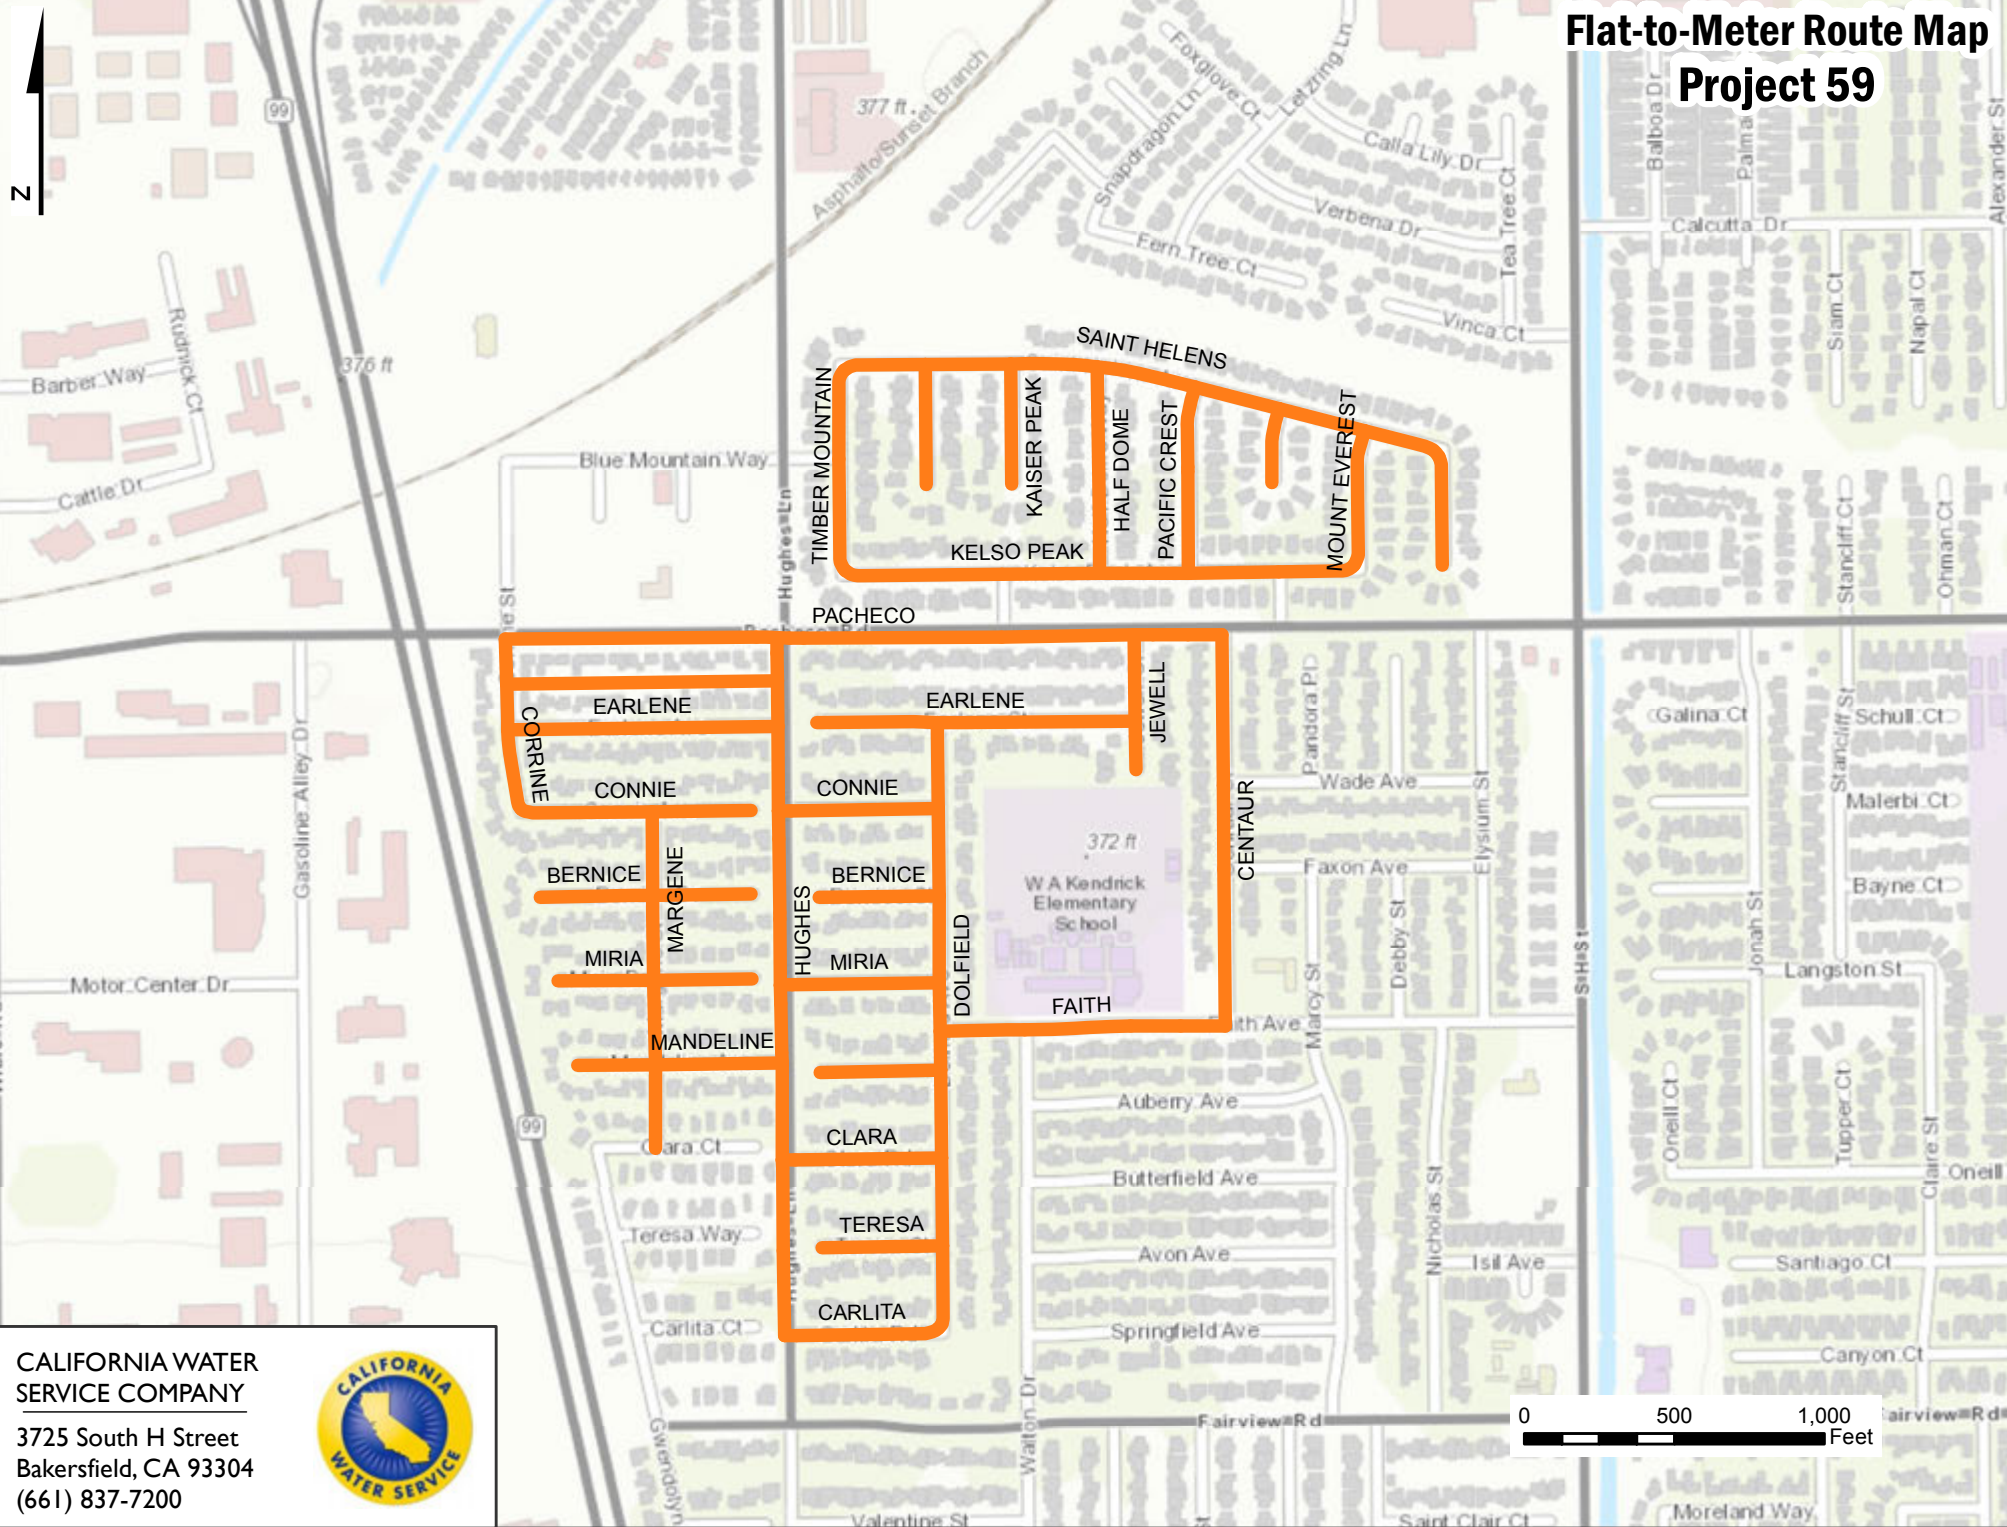

Flat-to-Meter Route Map Project 59

CALIFORNIA WATER SERVICE COMPANY
 3725 South H Street
 Bakersfield, CA 93304
 (661) 837-7200