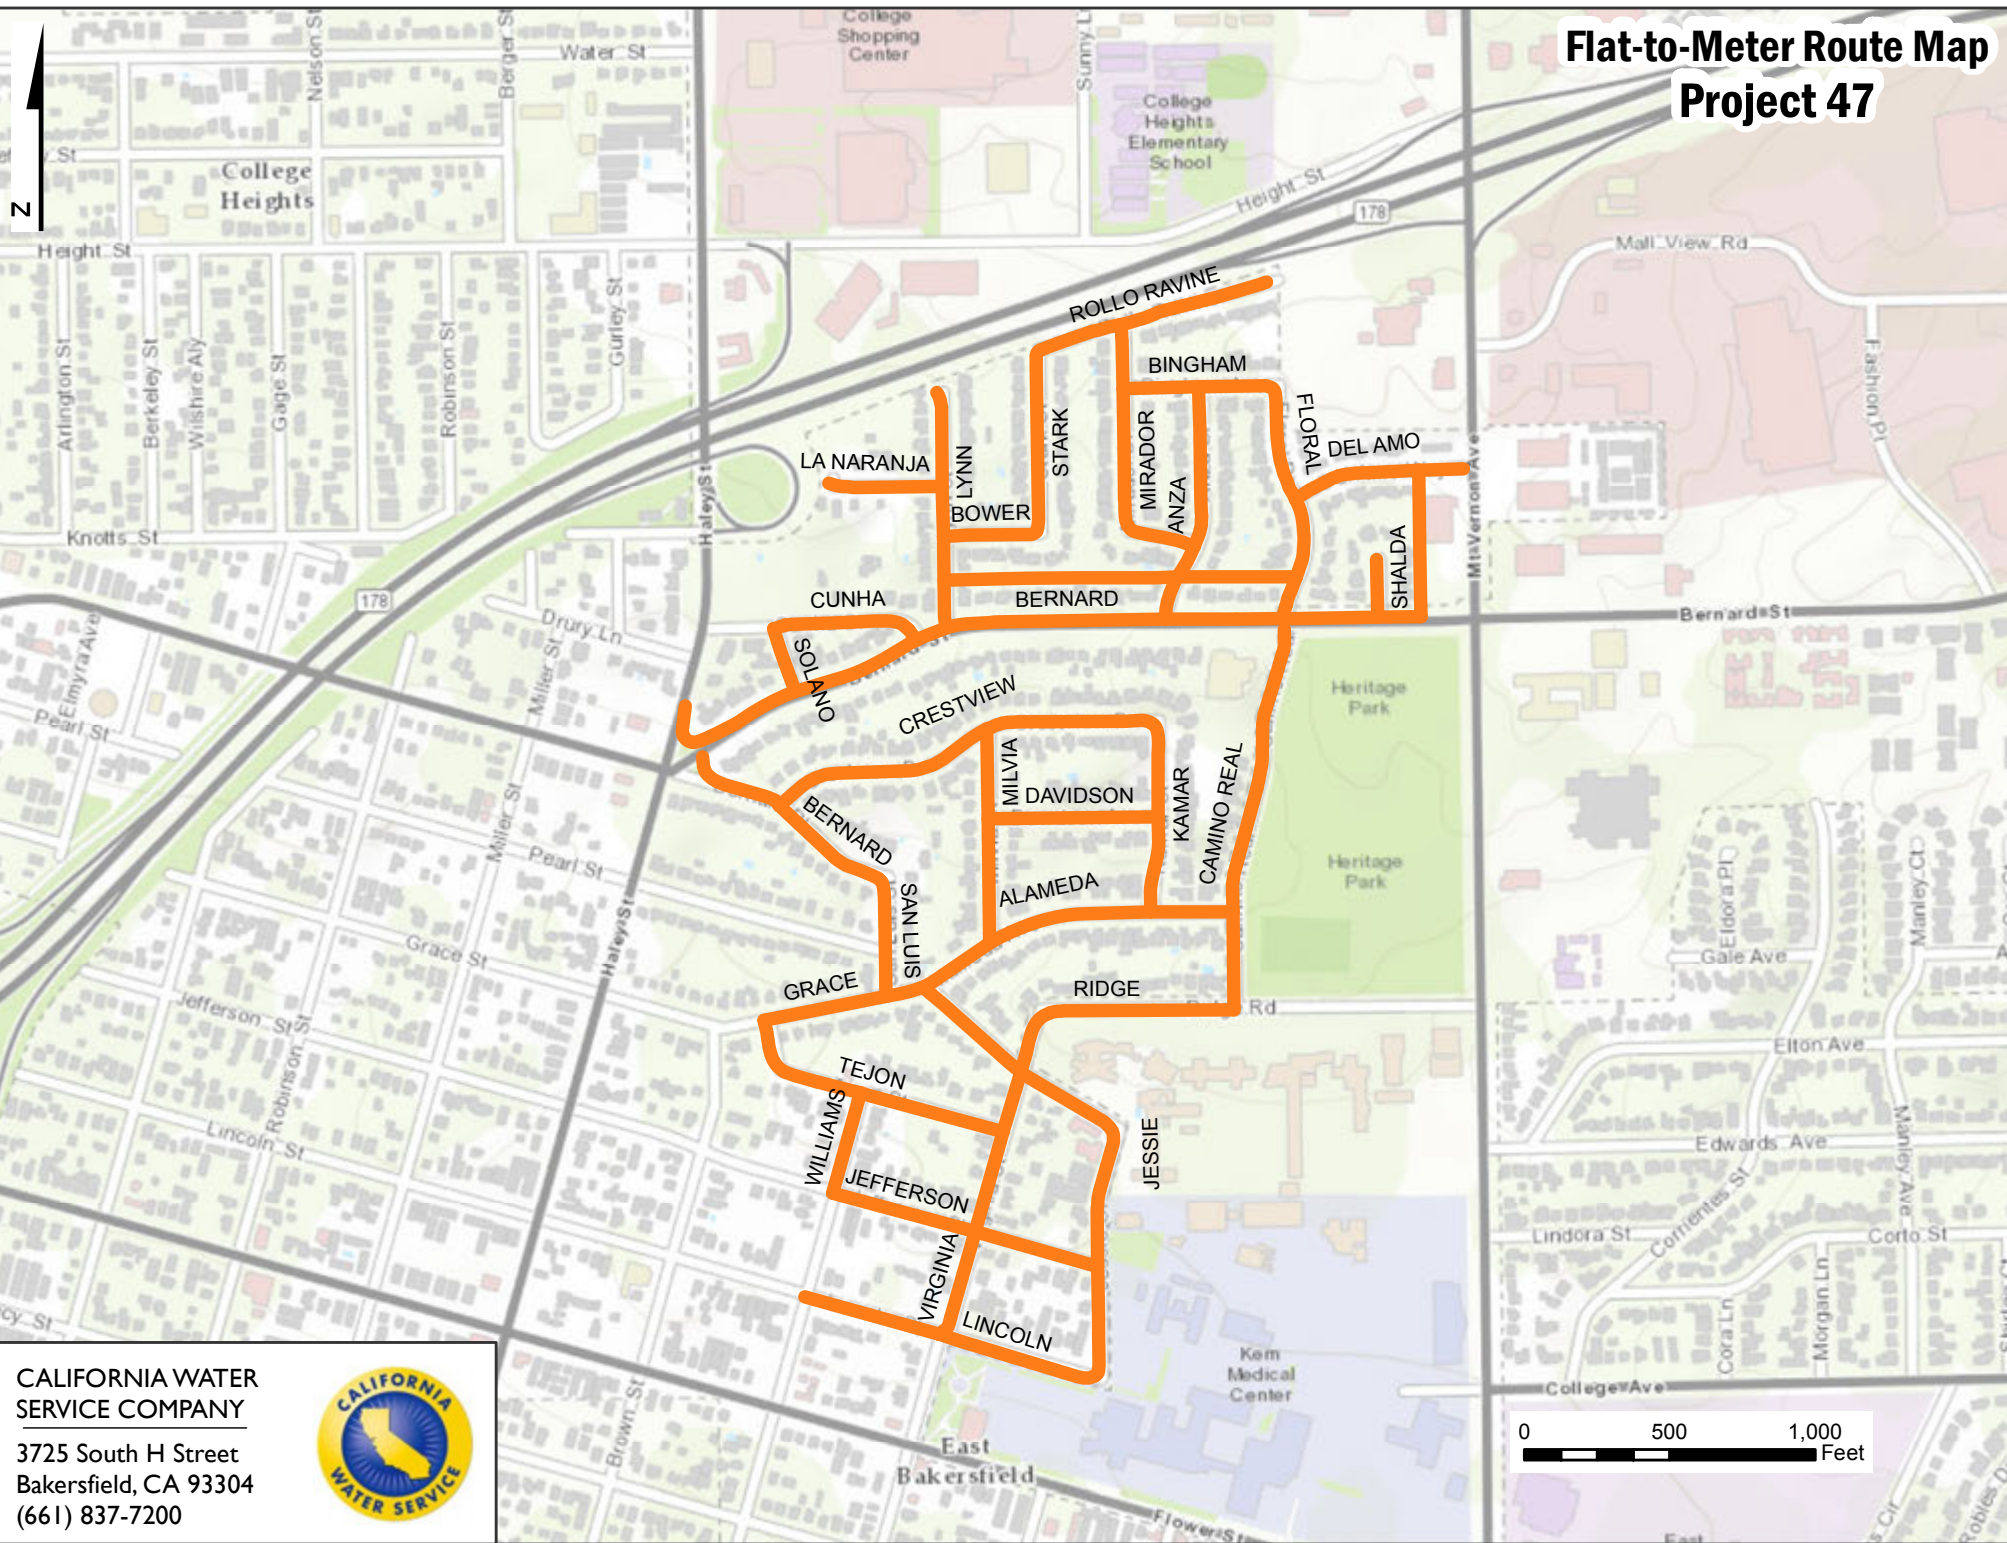

Flat-to-Meter Route Map Project 47

CALIFORNIA WATER
SERVICE COMPANY
3725 South H Street
Bakersfield, CA 93304
(661) 837-7200