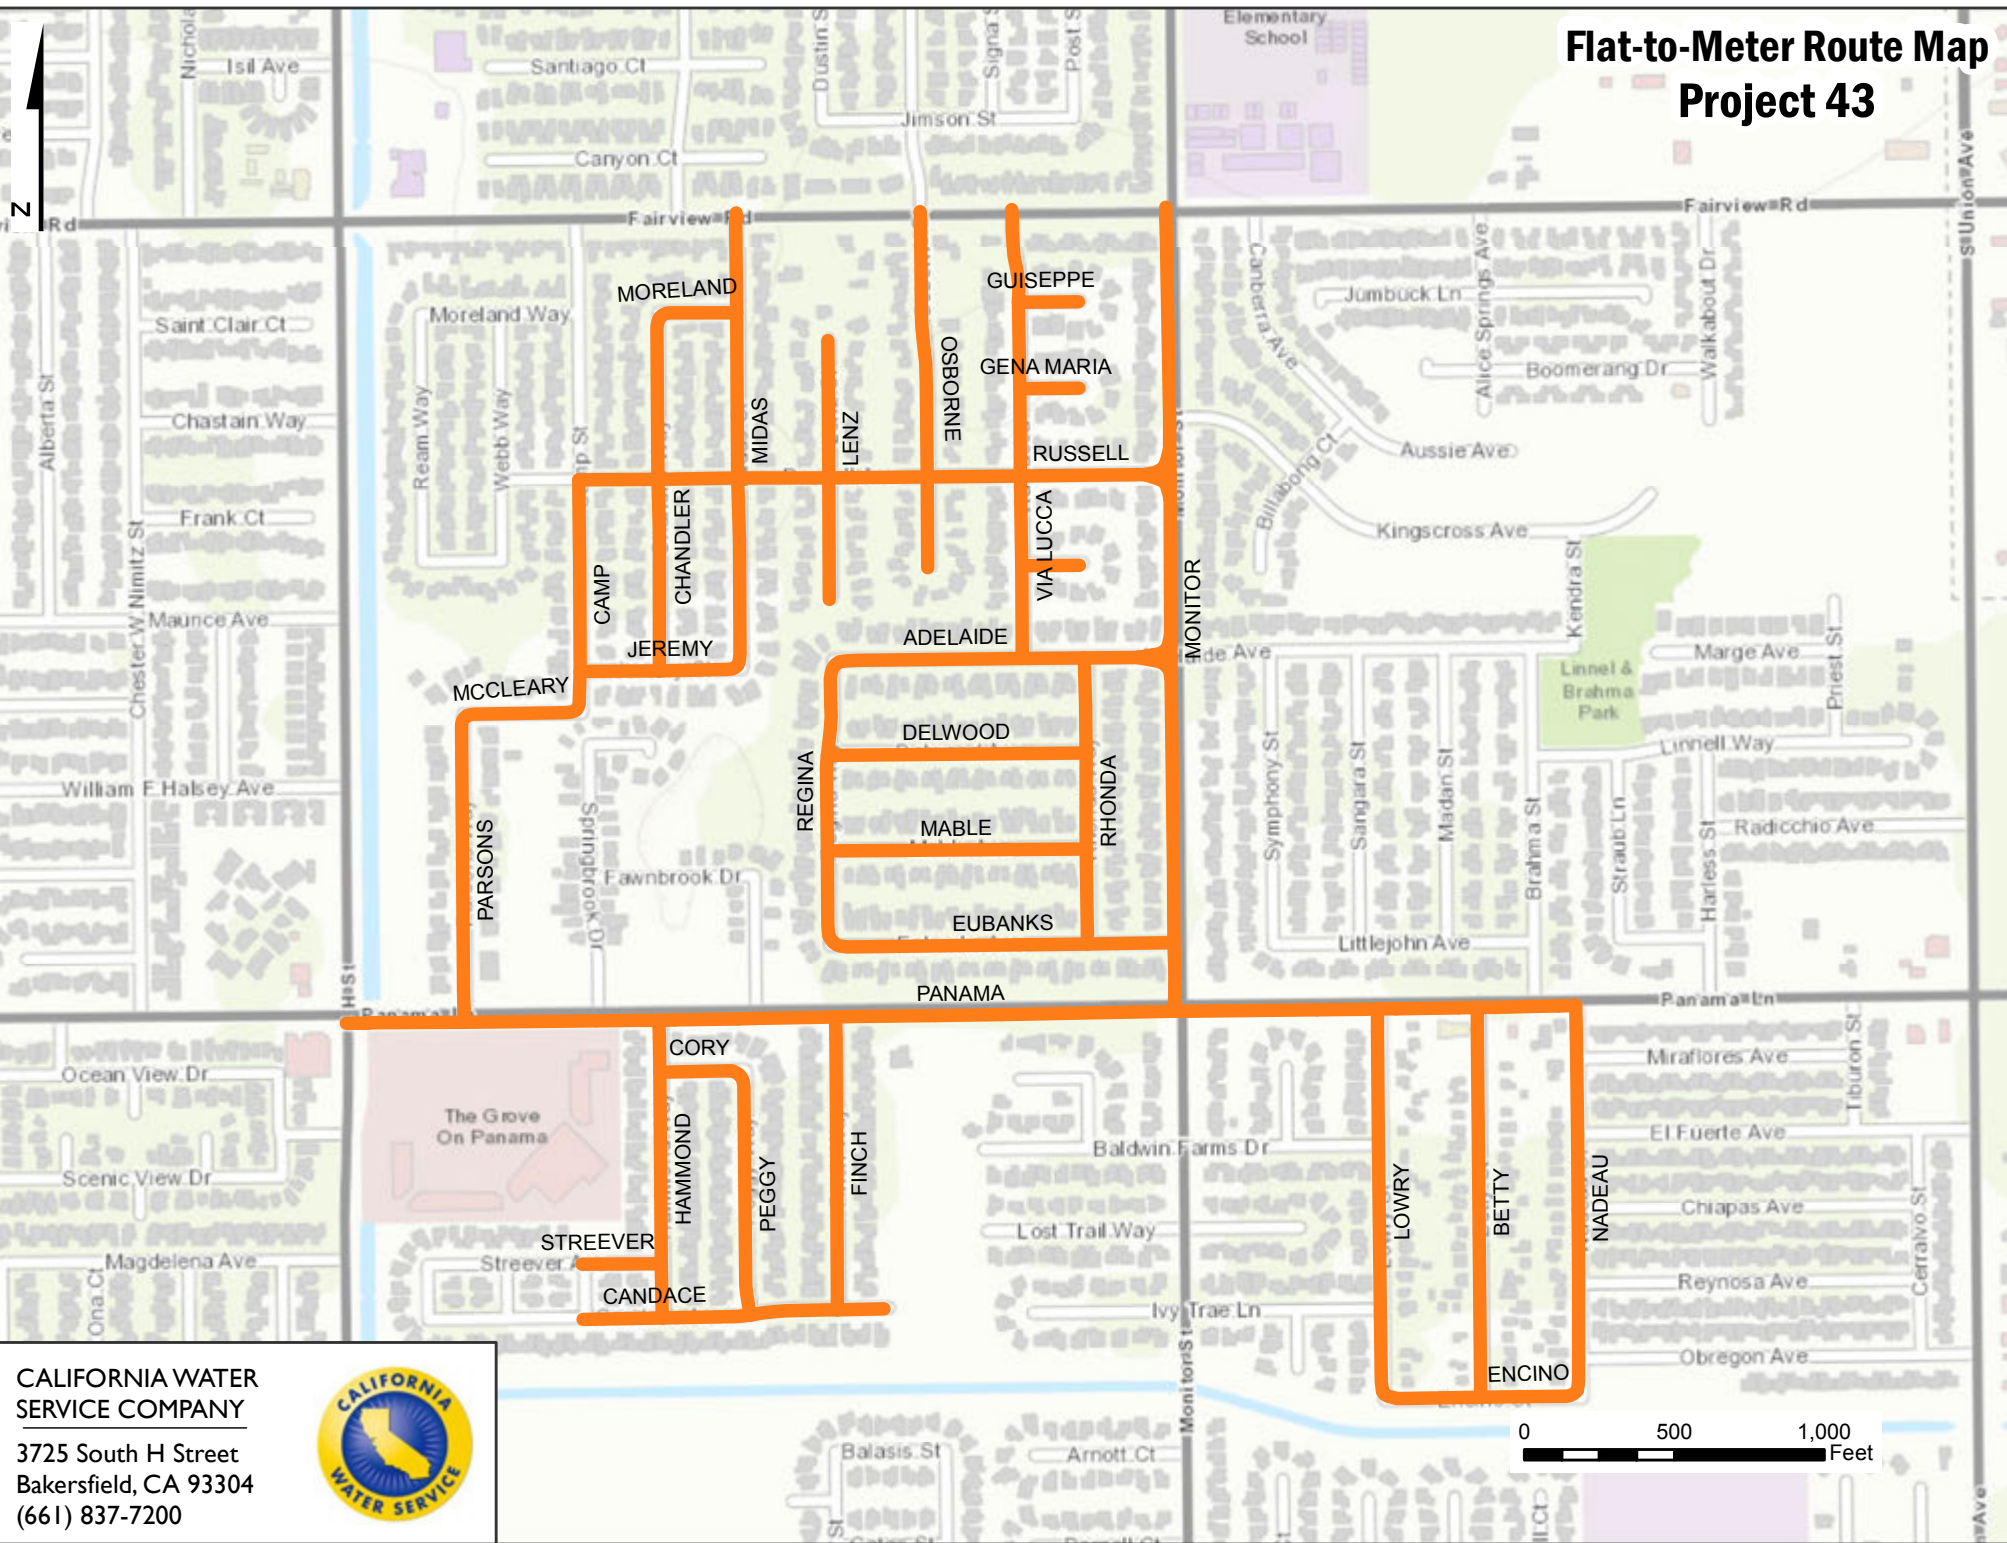

Flat-to-Meter Route Map Project 43

CALIFORNIA WATER SERVICE COMPANY
3725 South H Street
Bakersfield, CA 93304
(661) 837-7200