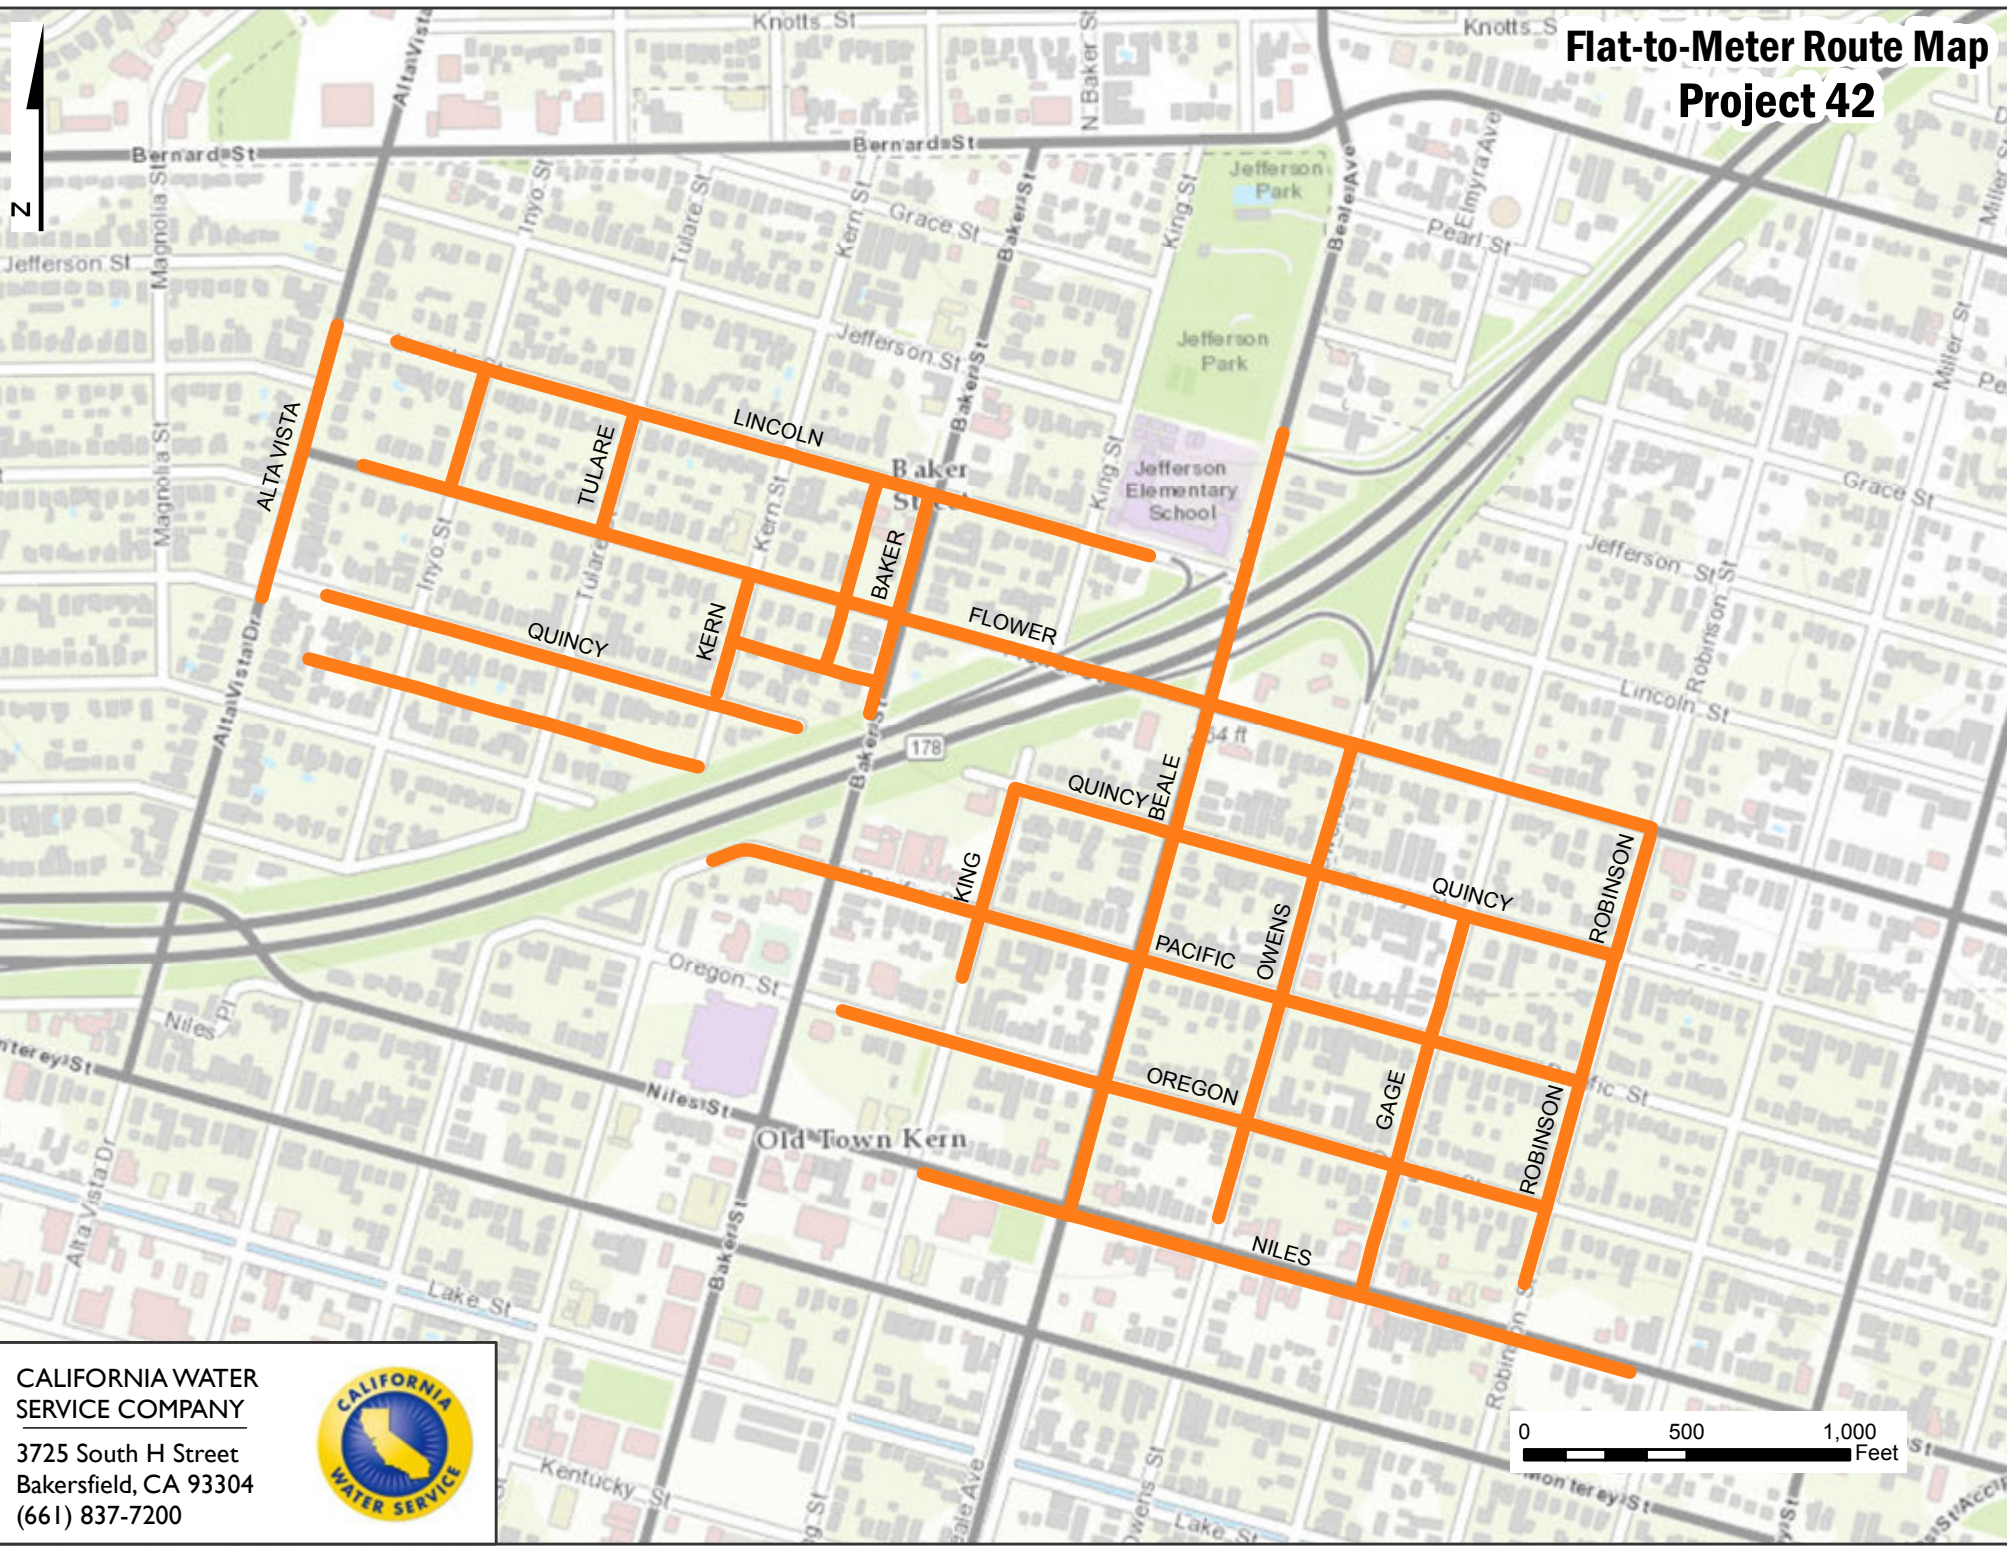

Flat-to-Meter Route Map Project 42

CALIFORNIA WATER
SERVICE COMPANY
3725 South H Street
Bakersfield, CA 93304
(661) 837-7200

0 500 1,000
Feet