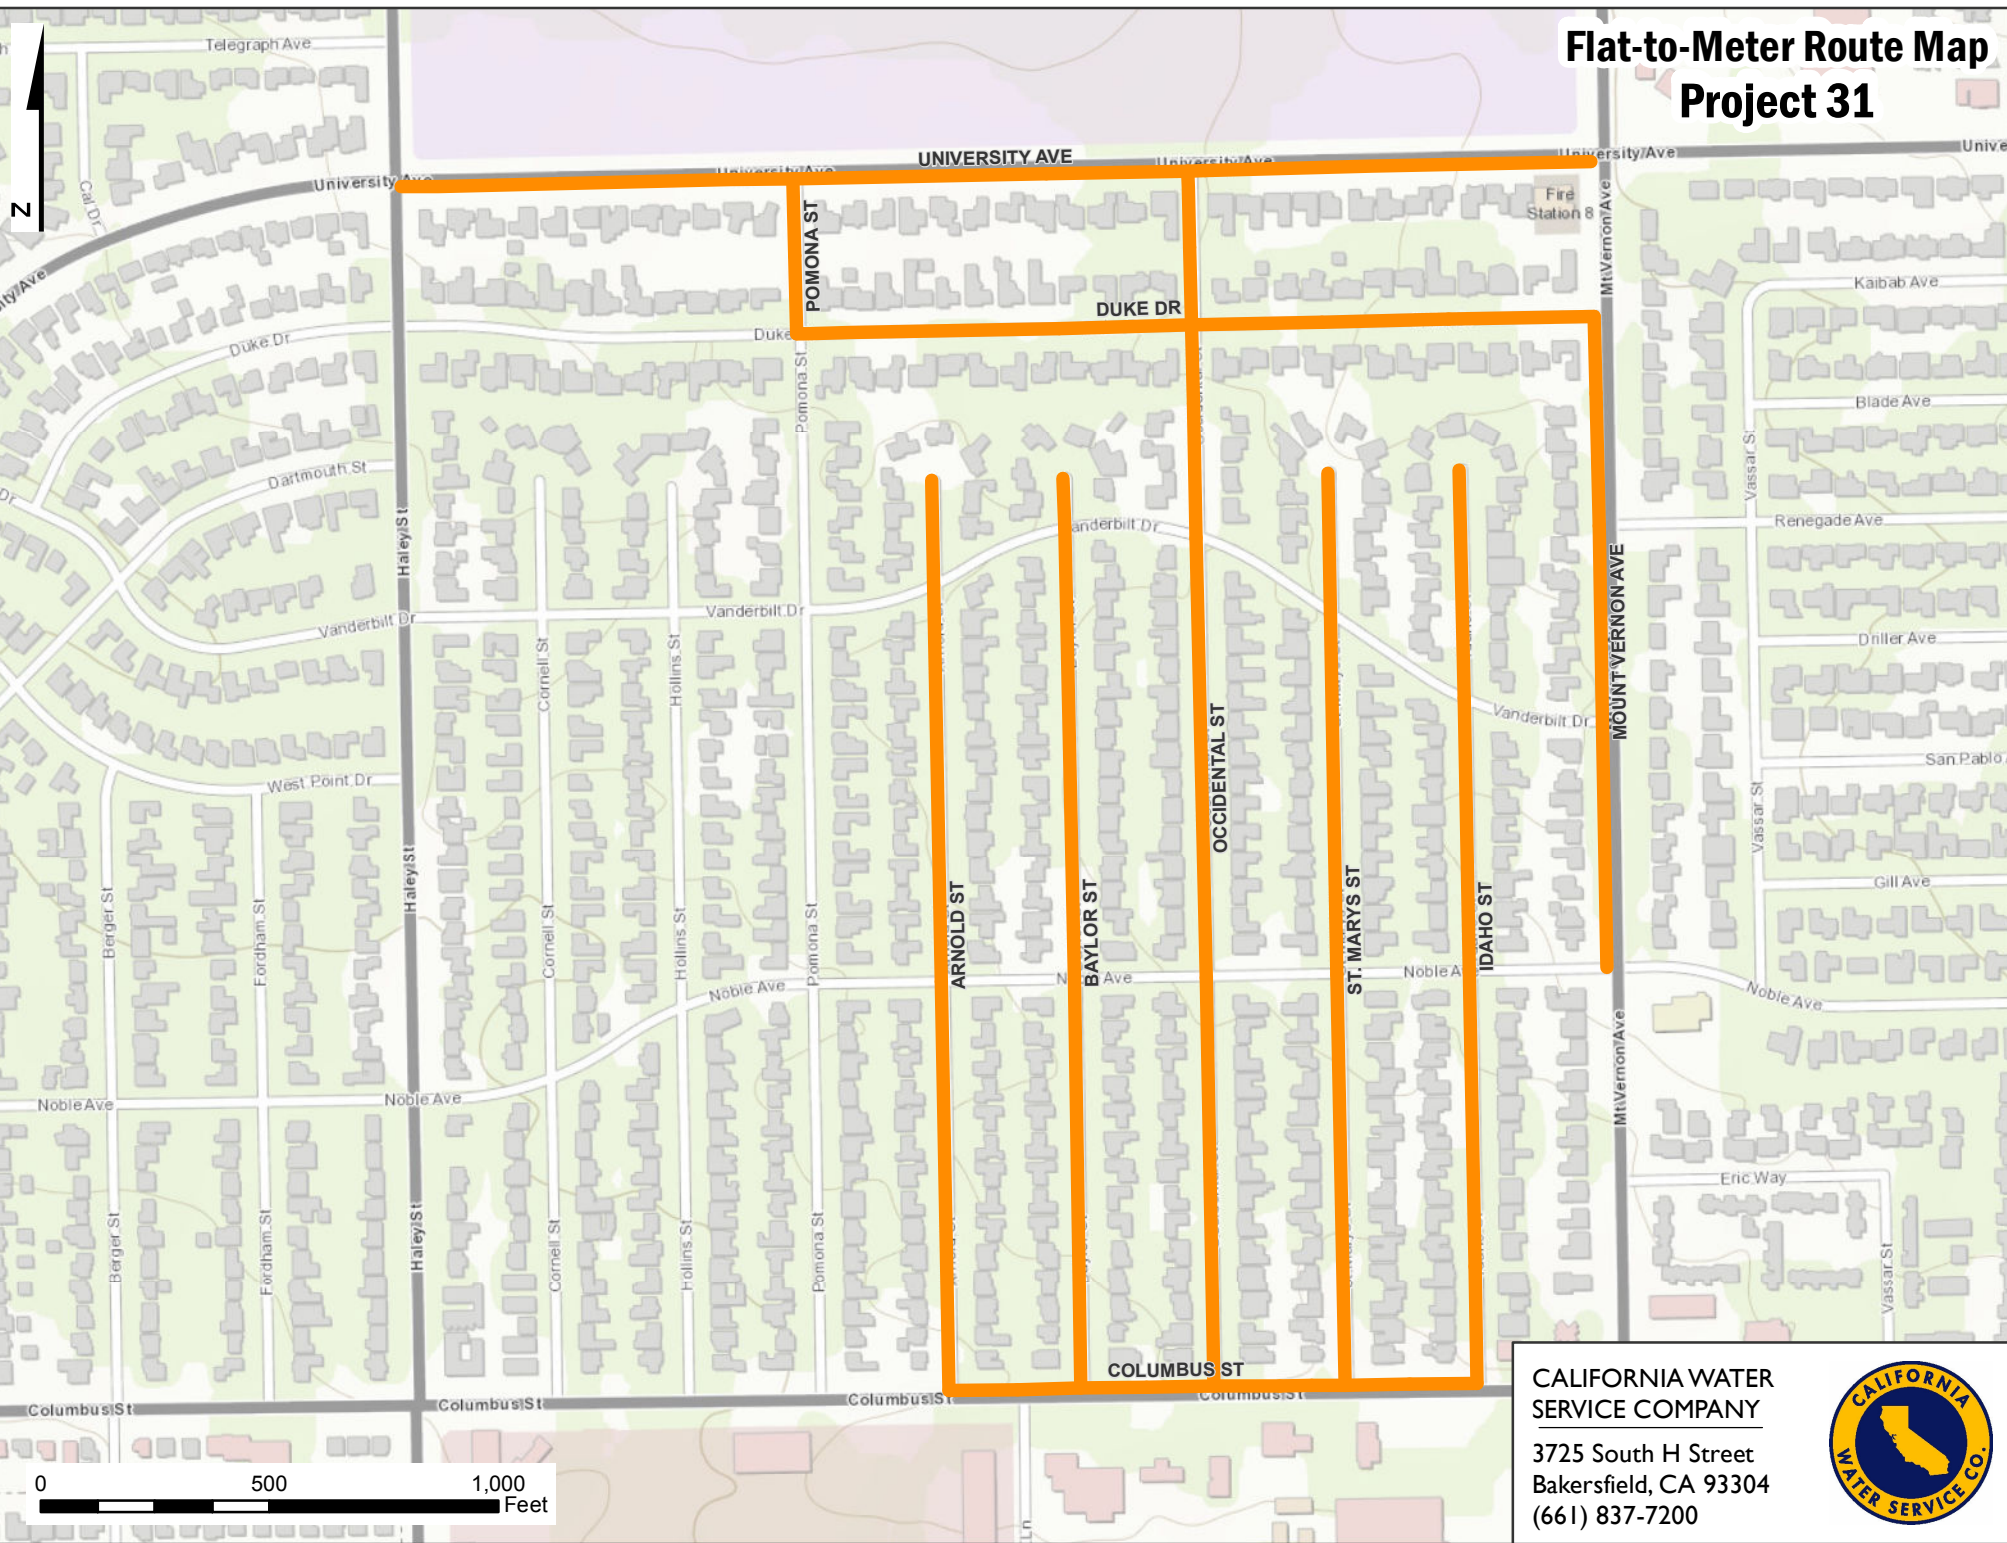

Flat-to-Meter Route Map Project 31

CALIFORNIA WATER
SERVICE COMPANY
3725 South H Street
Bakersfield, CA 93304
(661) 837-7200