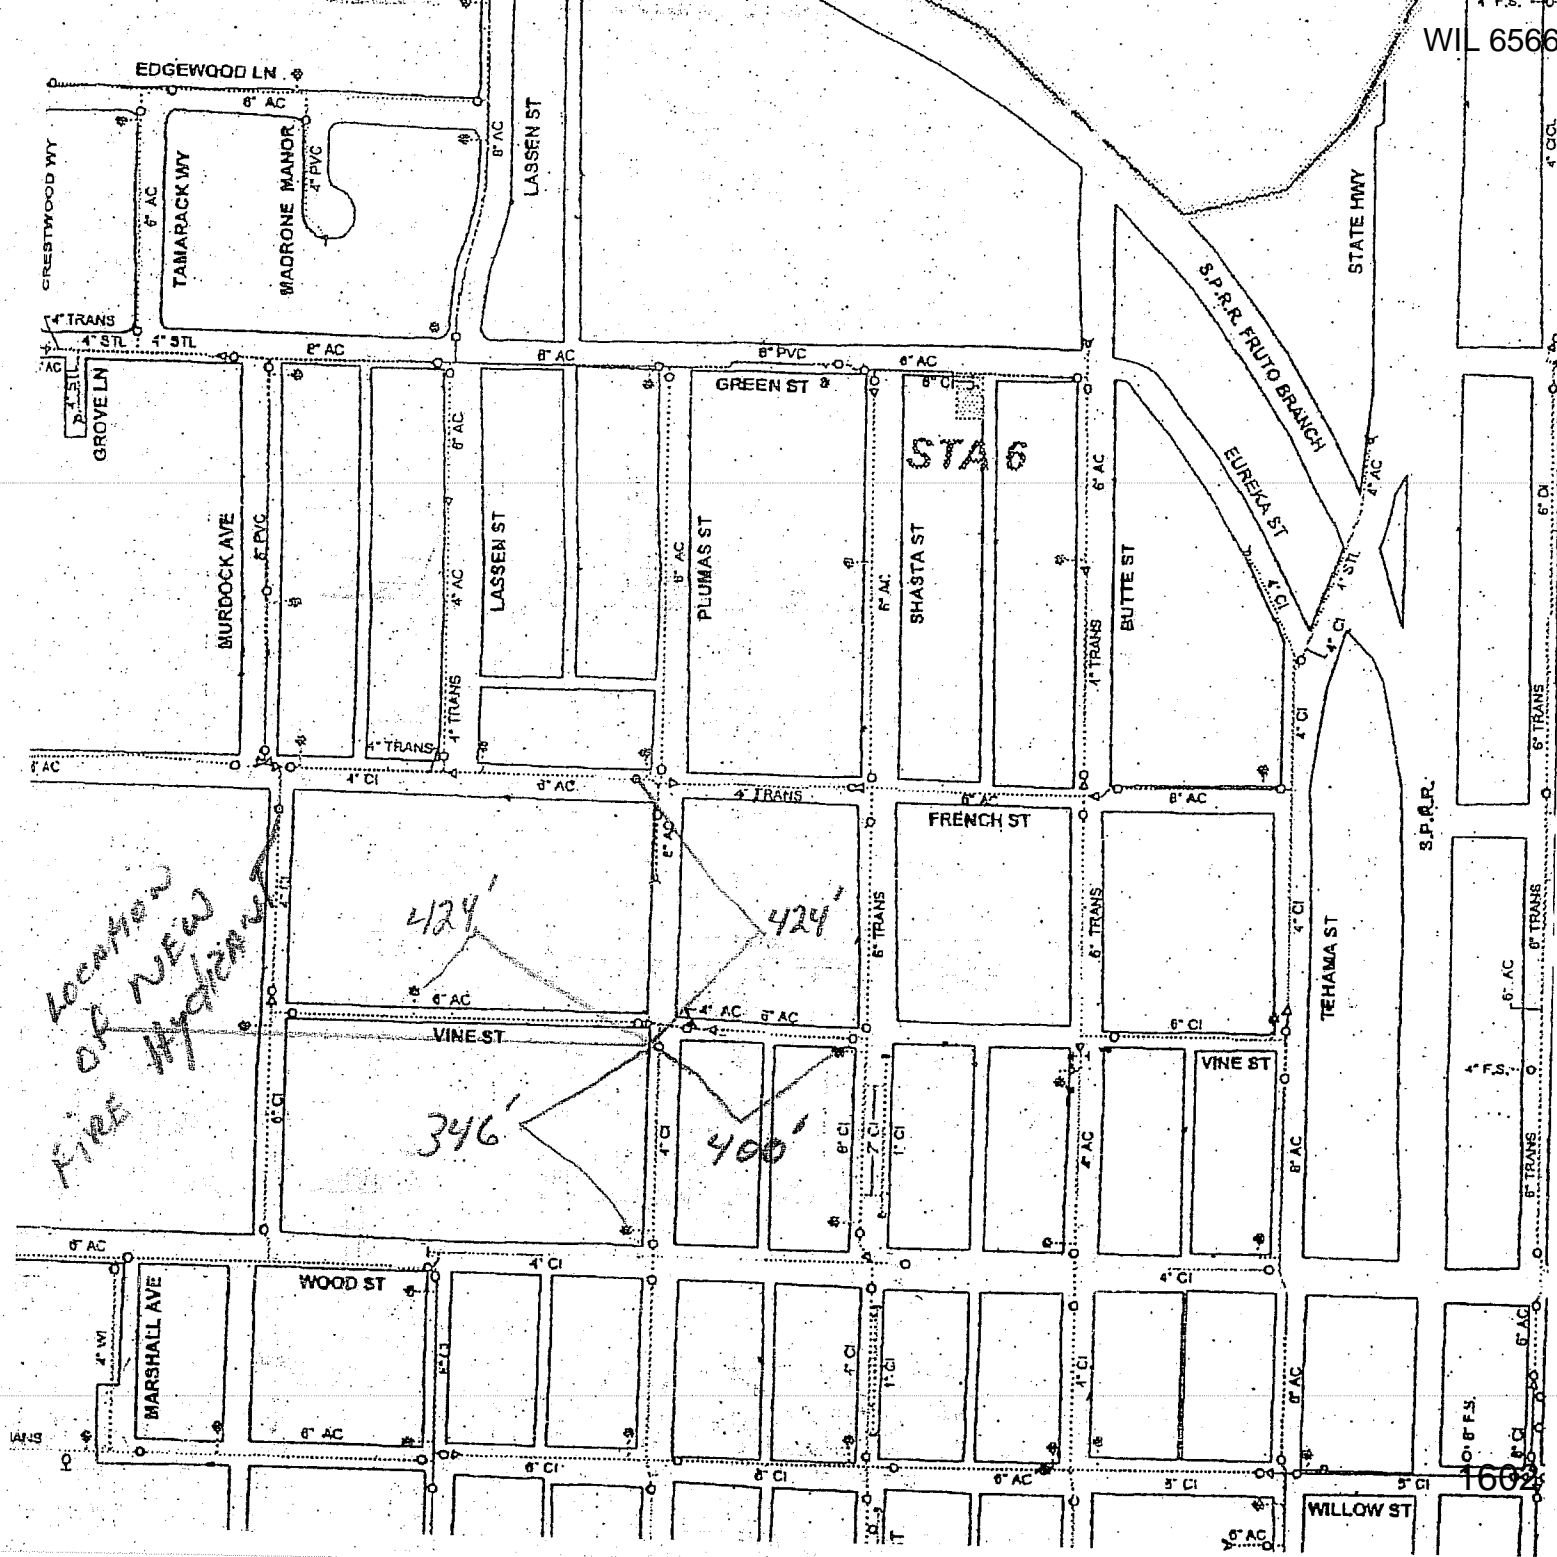

## CHAPTER 25 WILLOWS PLANT ATTACHMENTS

Attachment – WIL 65650 1 327 N. Culver.jpg

Attachment – WIL 65650 2 327 N. Culver.jpg

Attachment – WIL 65669 1 Plumas hyd addition

Attachment – WIL 65669 2 Main Leak Vine & Plumas

LOCATION OF NEW  
FIRE HYDRANT

424'

424'

346'

400'

STA 6

WIL-65669

1603