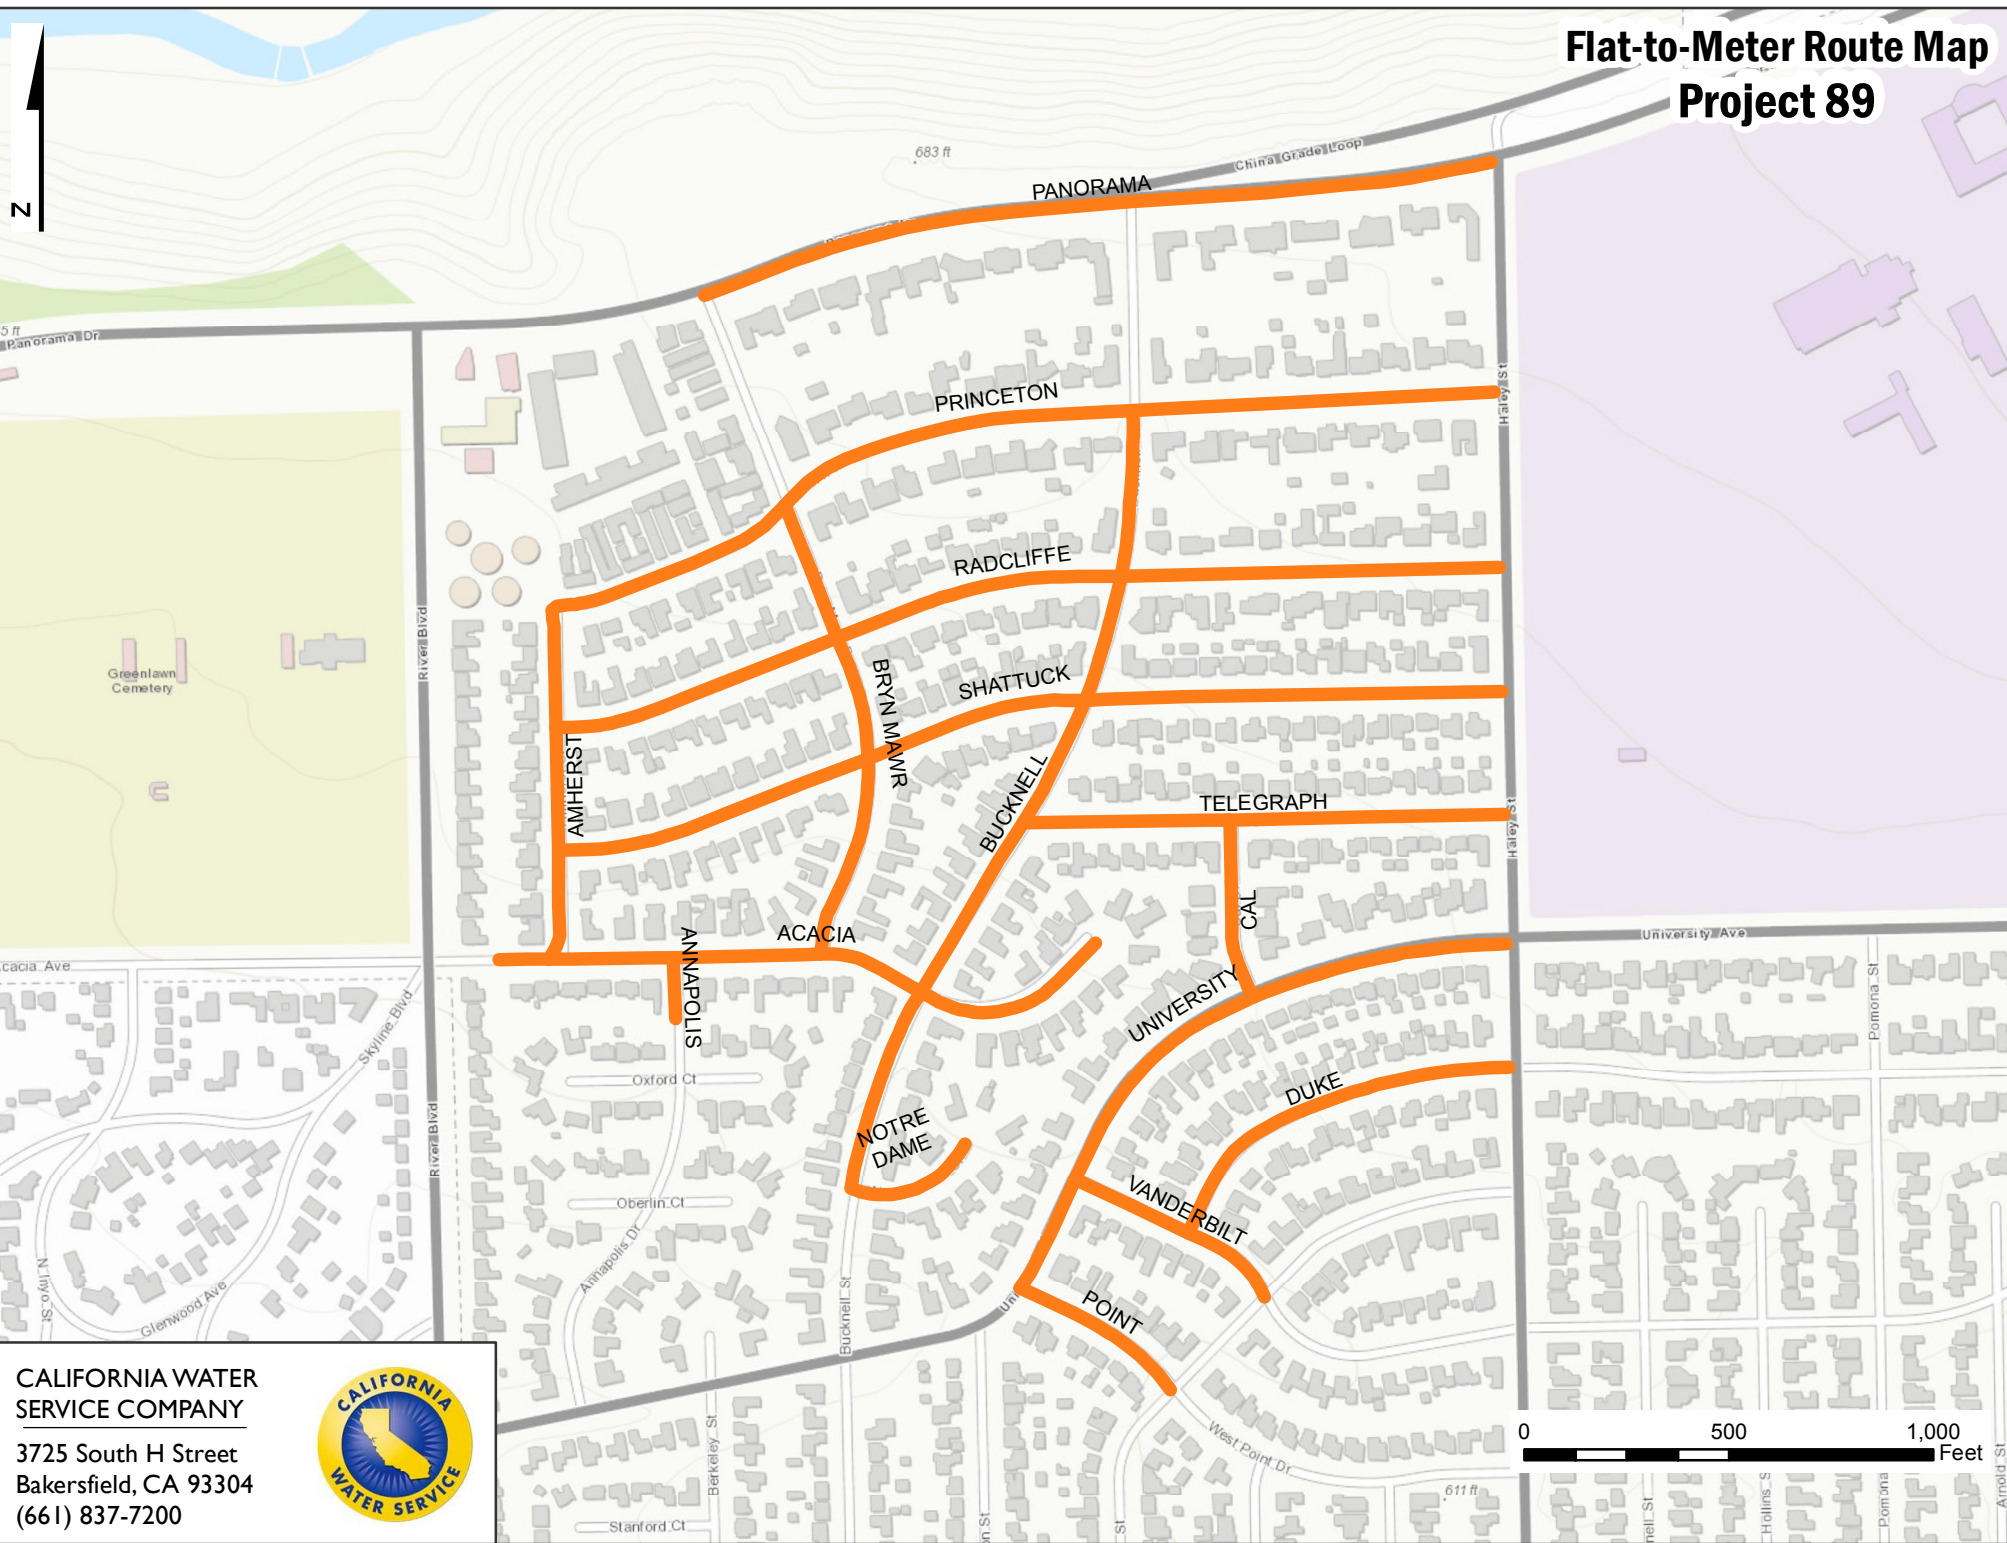

Flat-to-Meter Route Map Project 89

CALIFORNIA WATER
SERVICE COMPANY
3725 South H Street
Bakersfield, CA 93304
(661) 837-7200