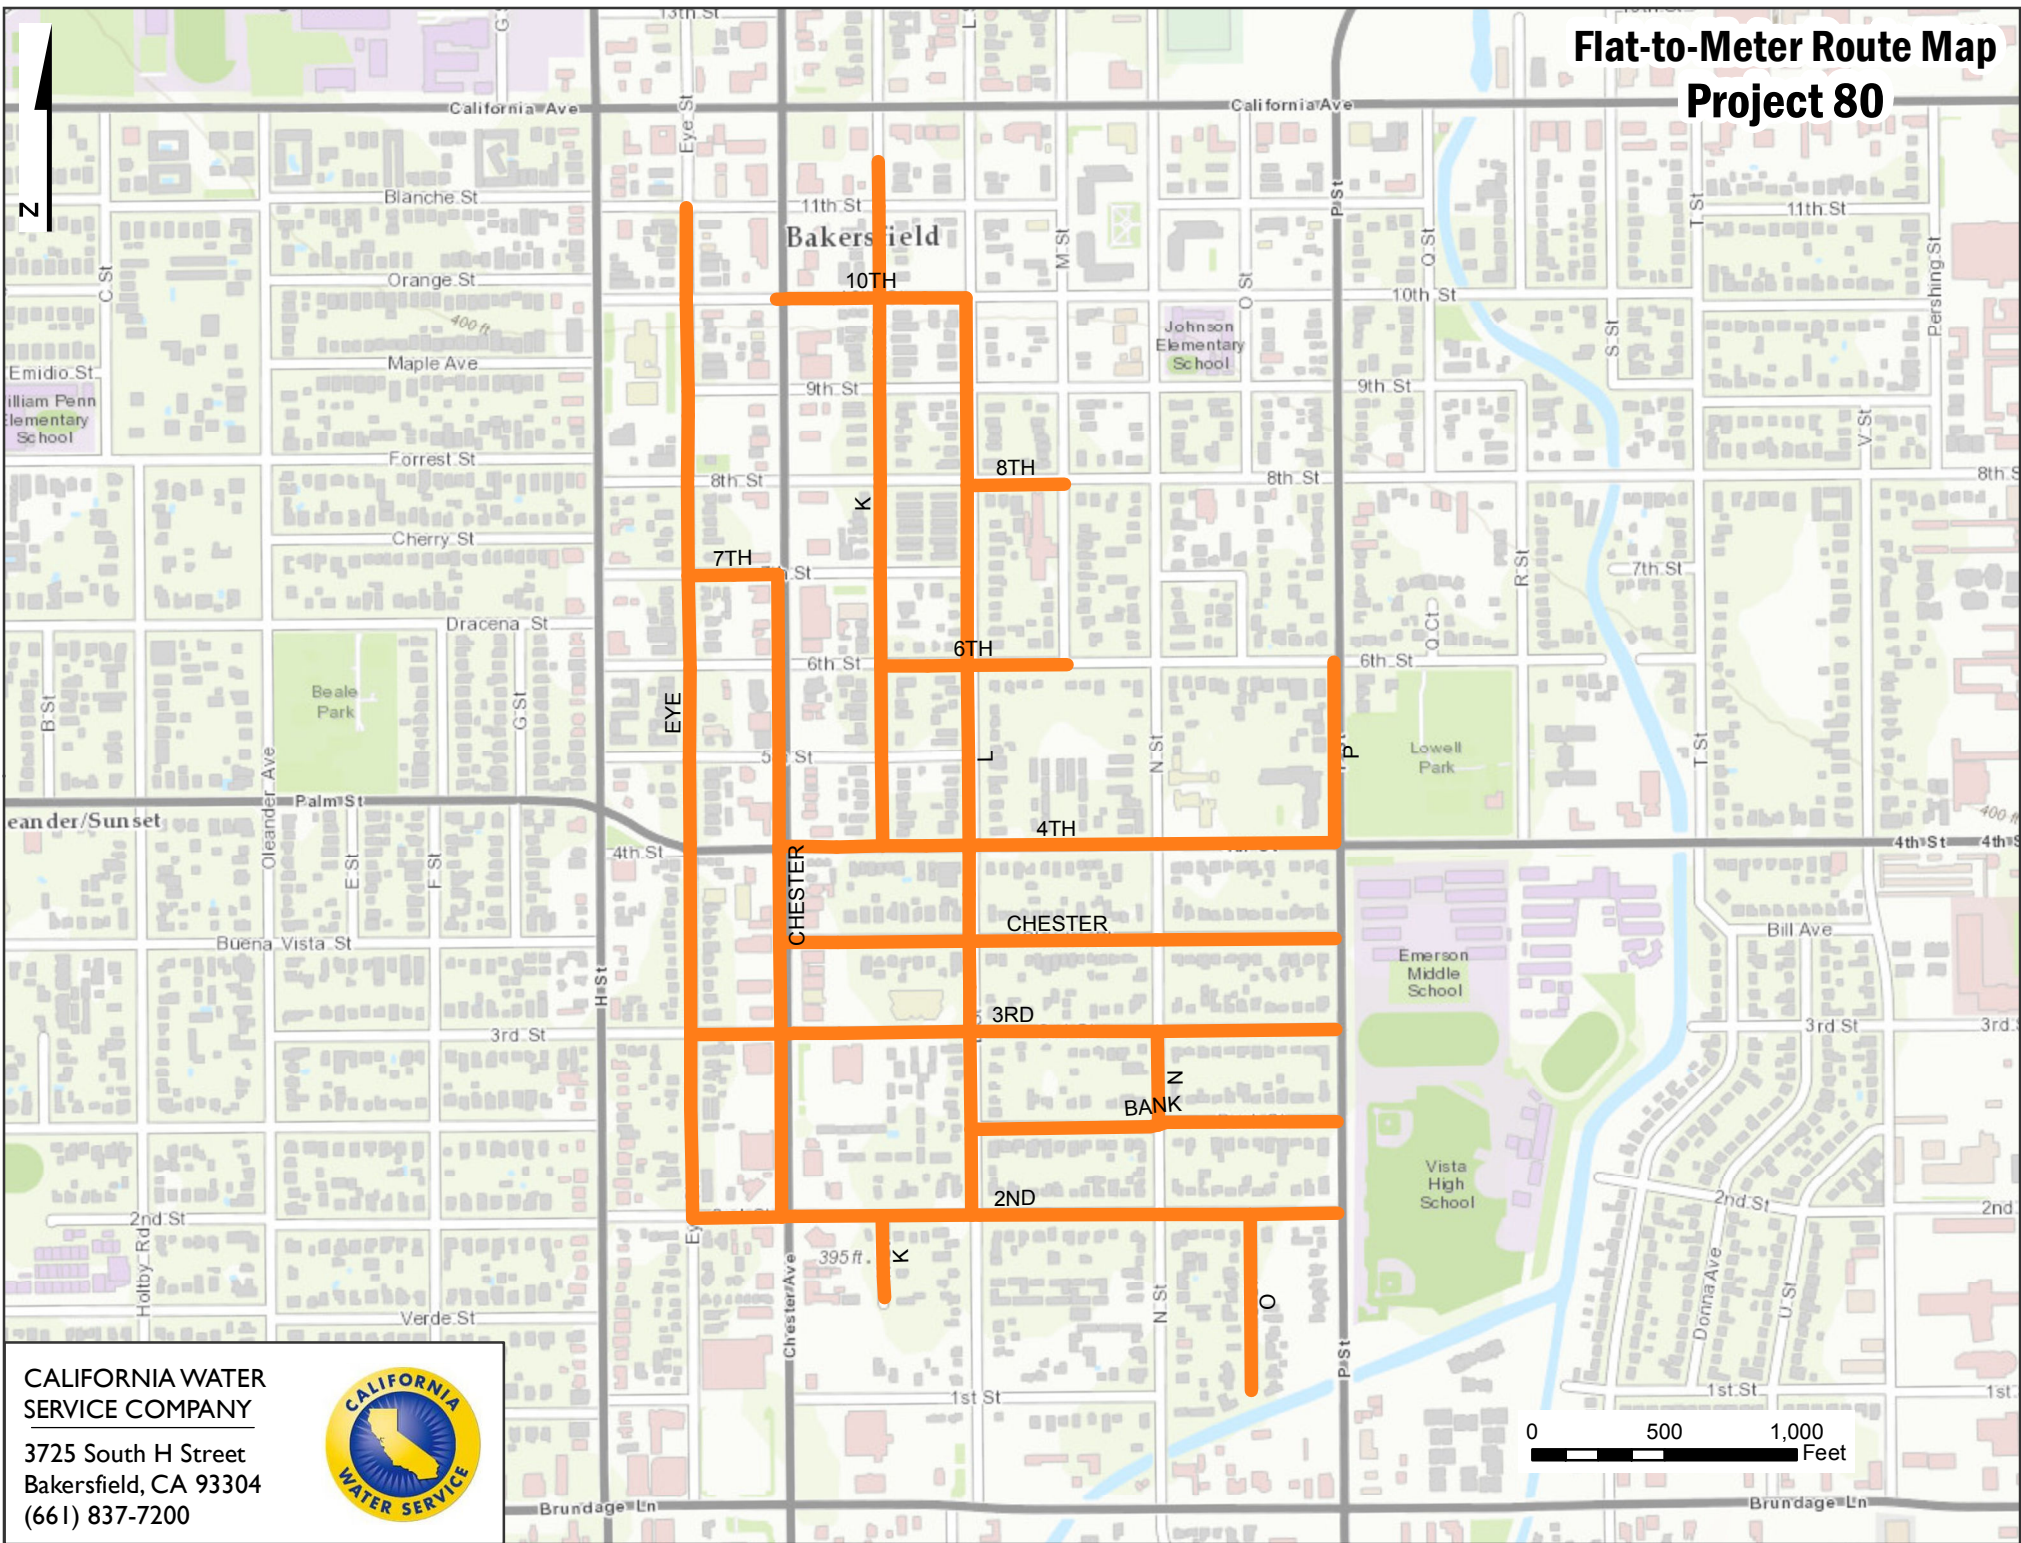

# Flat-to-Meter Route Map Project 80

CALIFORNIA WATER SERVICE COMPANY  
3725 South H Street  
Bakersfield, CA 93304  
(661) 837-7200