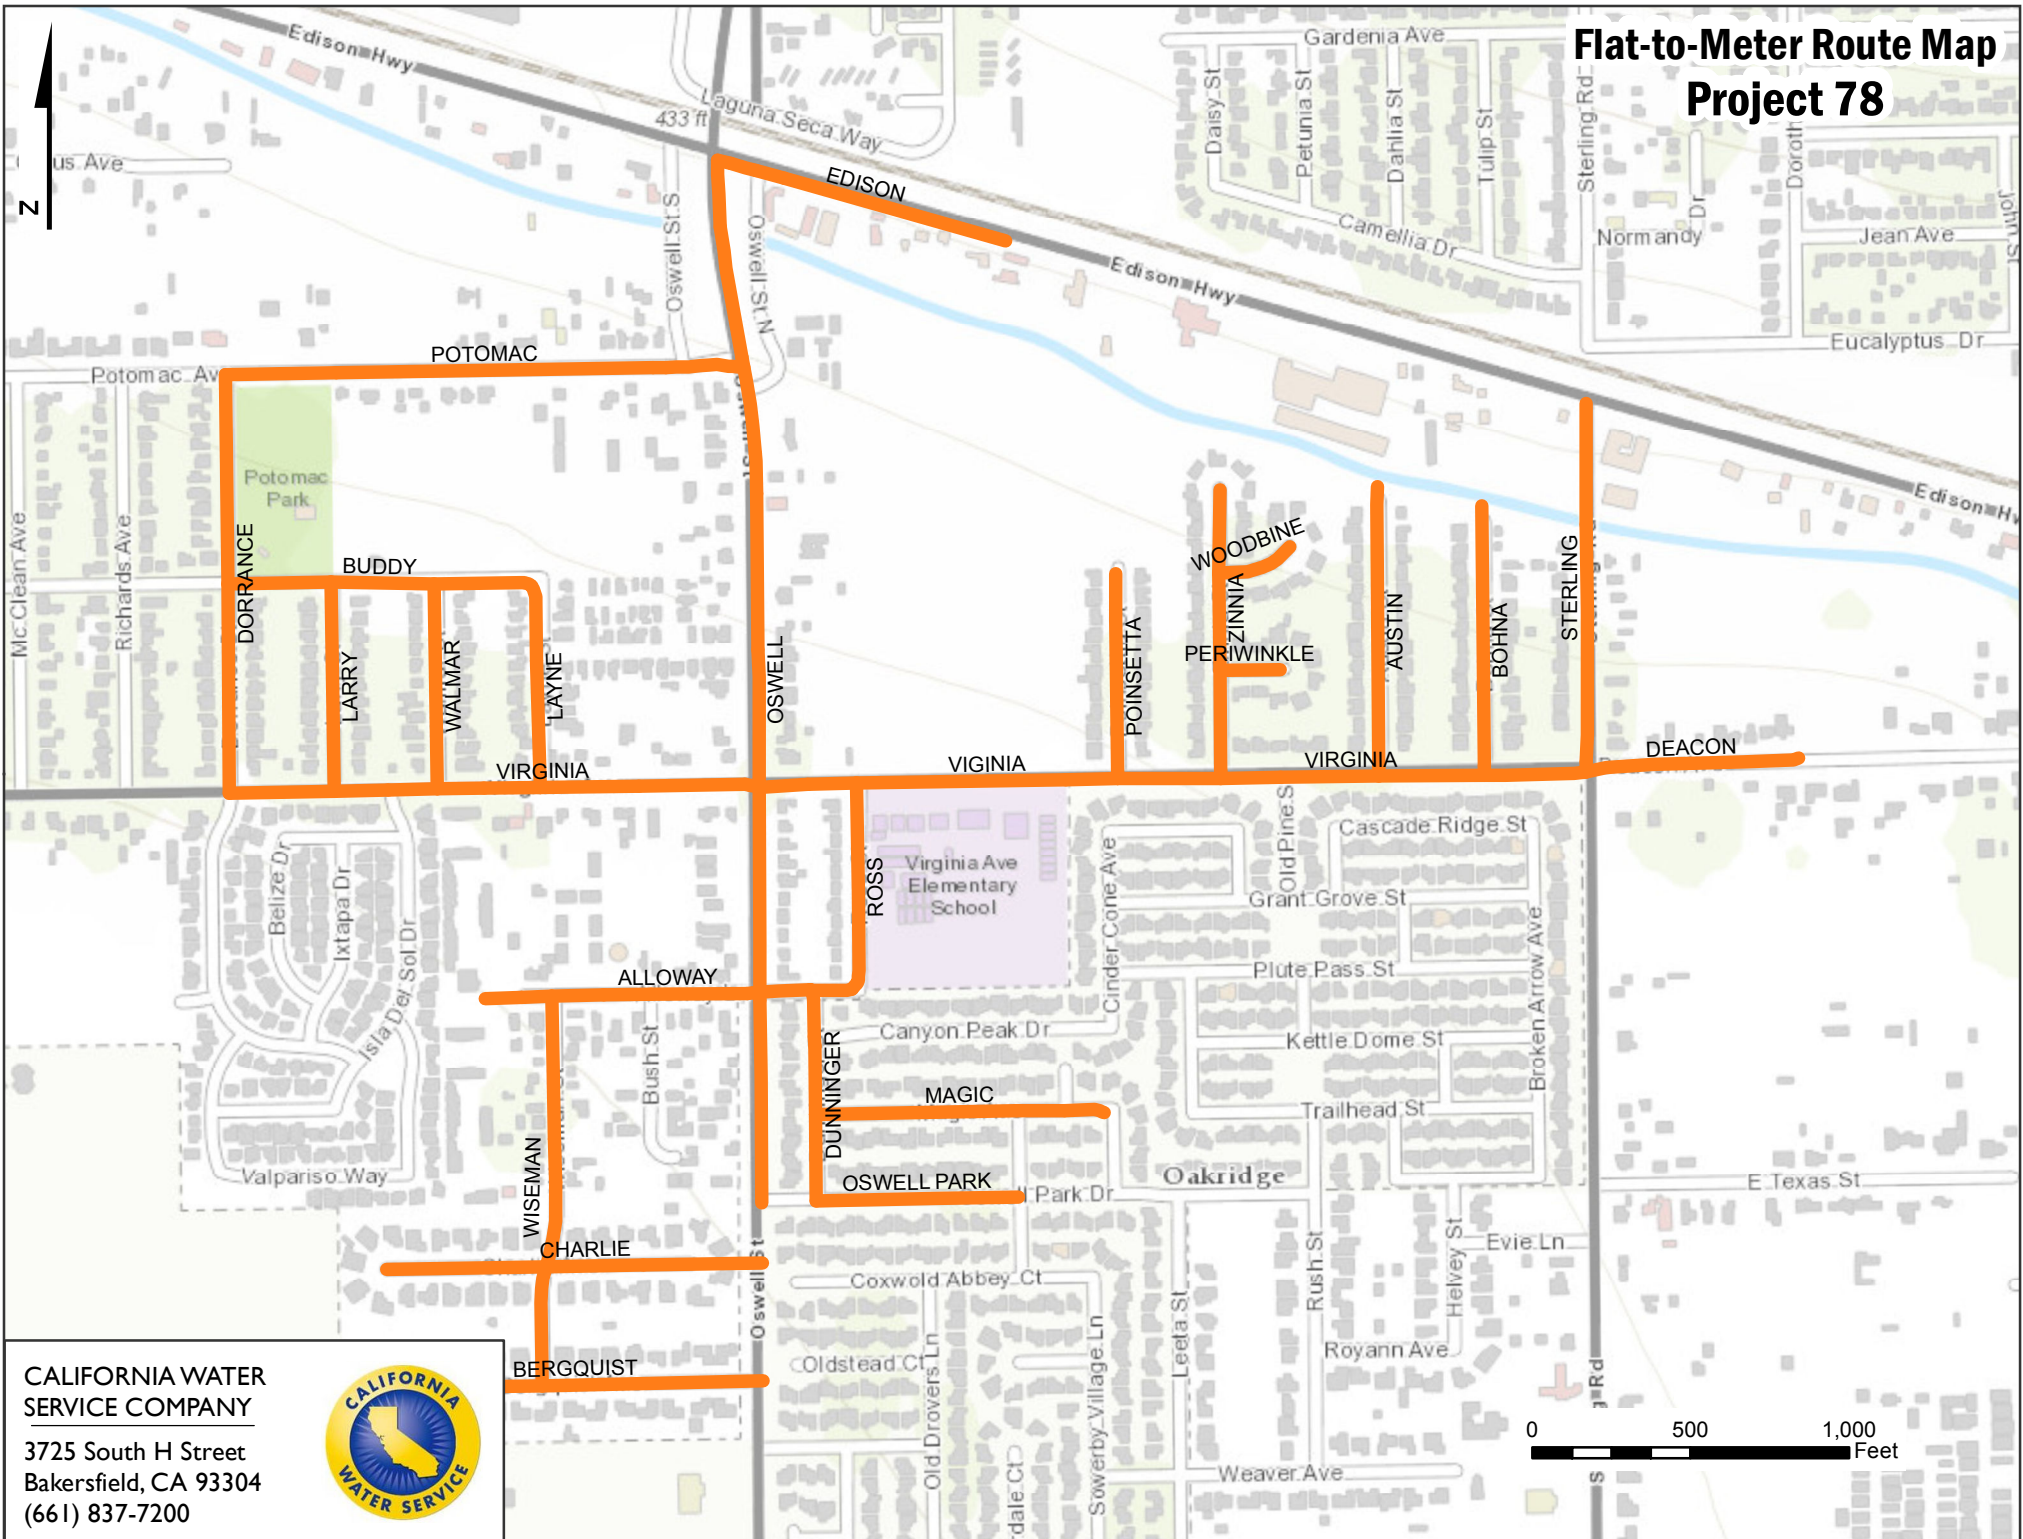

Flat-to-Meter Route Map Project 78

CALIFORNIA WATER
SERVICE COMPANY
3725 South H Street
Bakersfield, CA 93304
(661) 837-7200

0 500 1,000
Feet