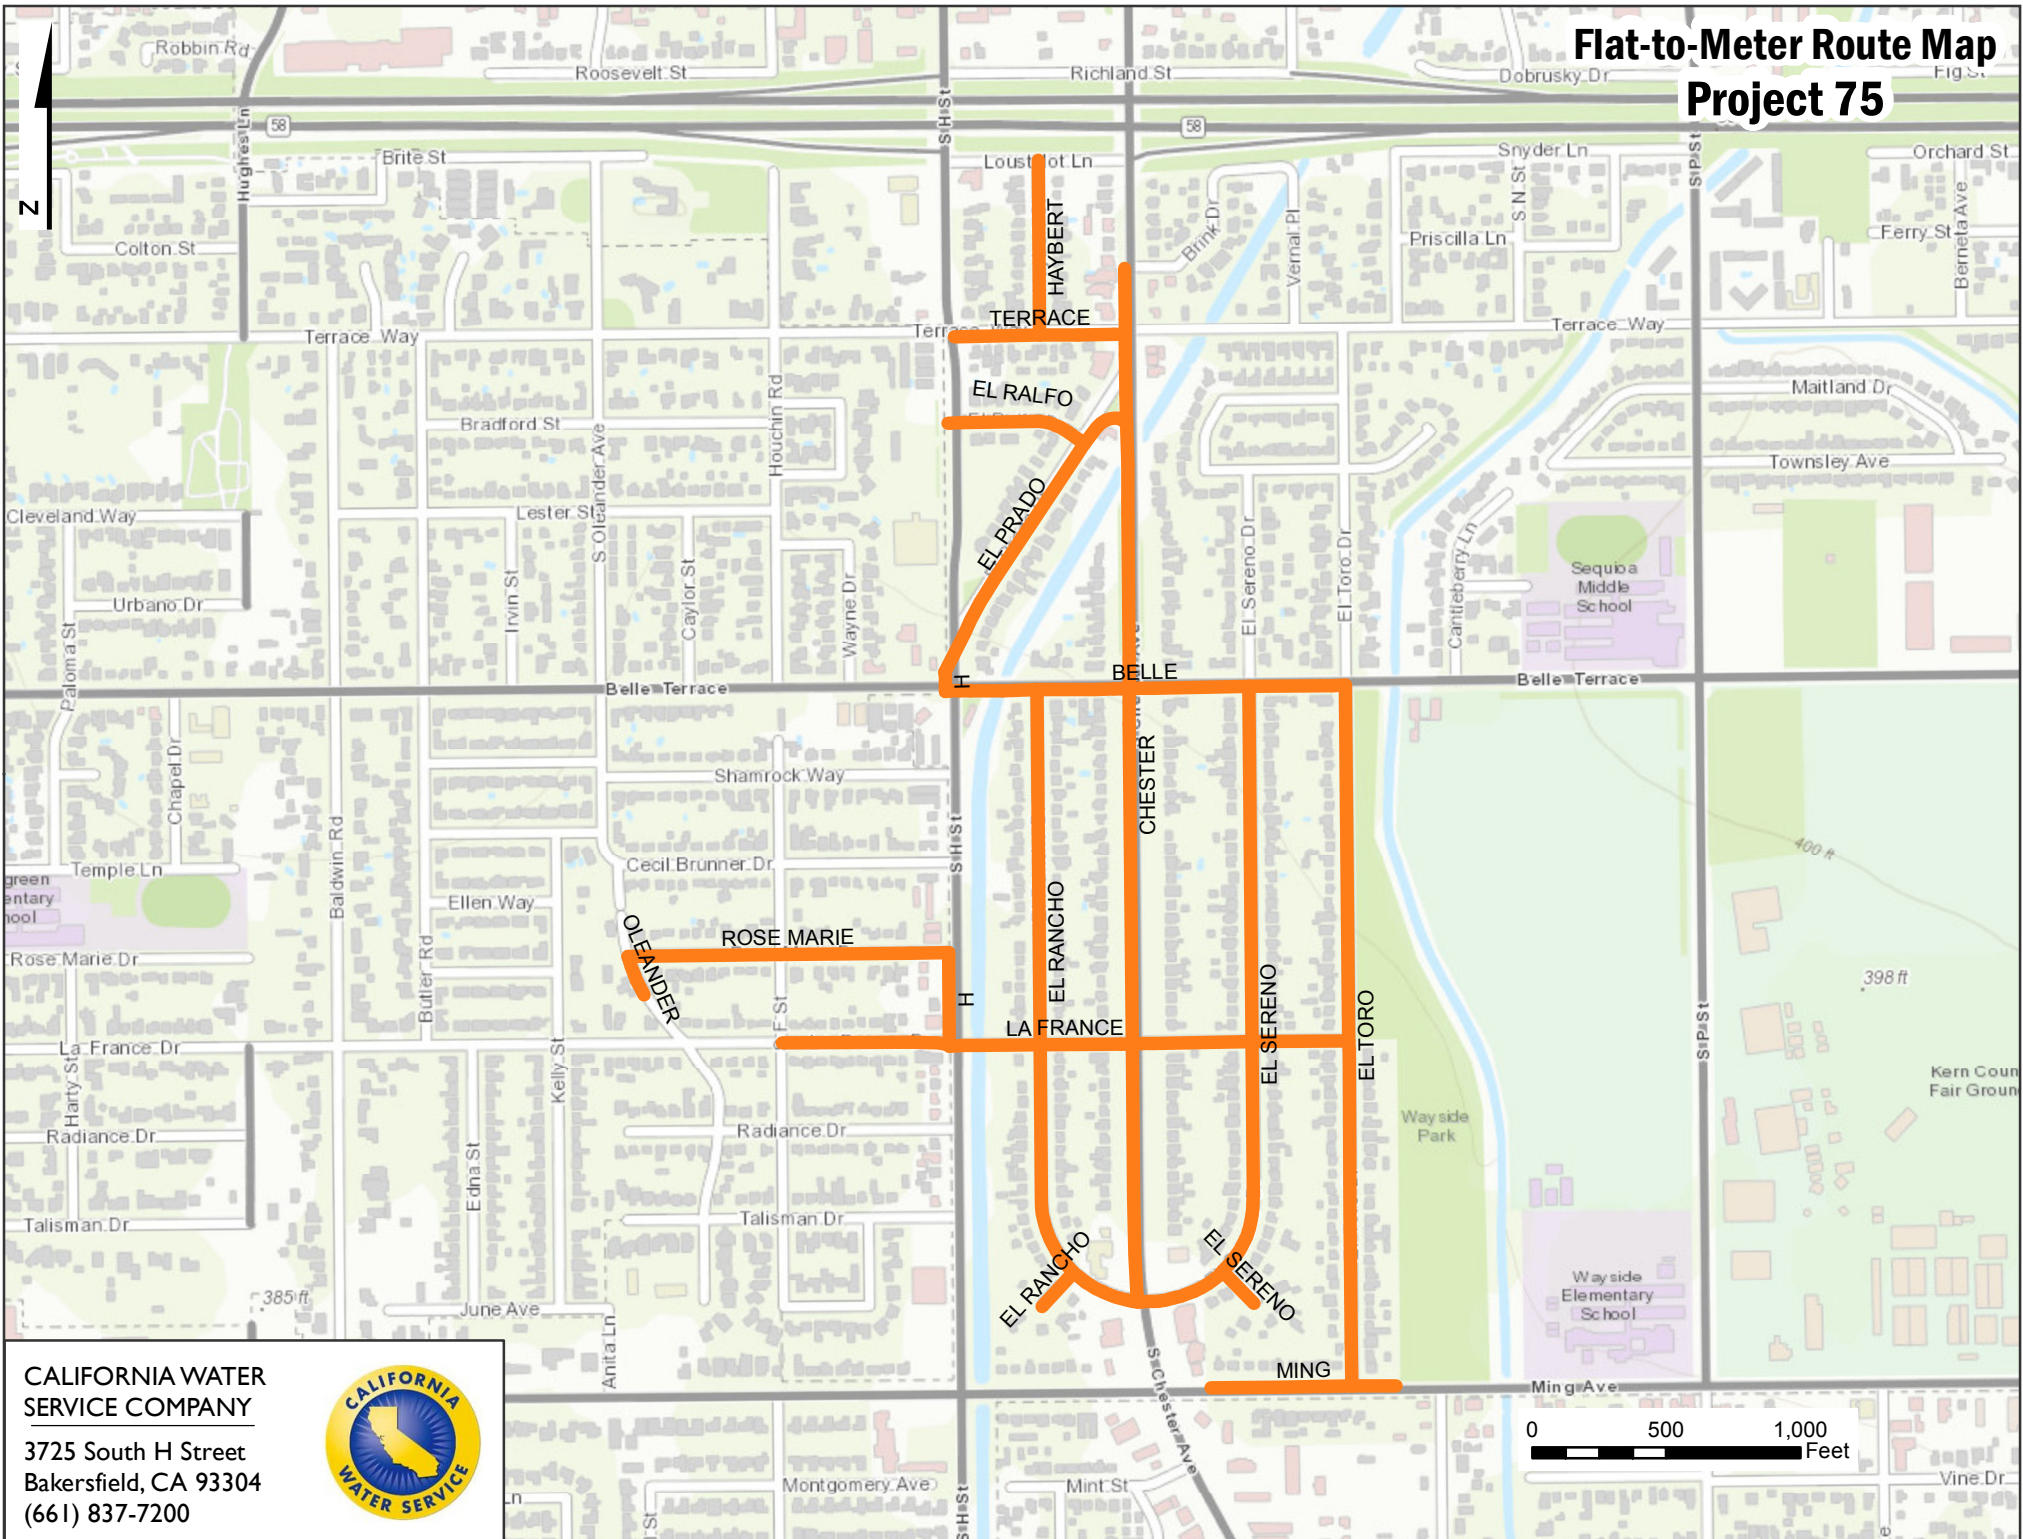

Flat-to-Meter Route Map Project 75

CALIFORNIA WATER
SERVICE COMPANY

3725 South H Street
Bakersfield, CA 93304
(661) 837-7200

0 500 1,000
Feet