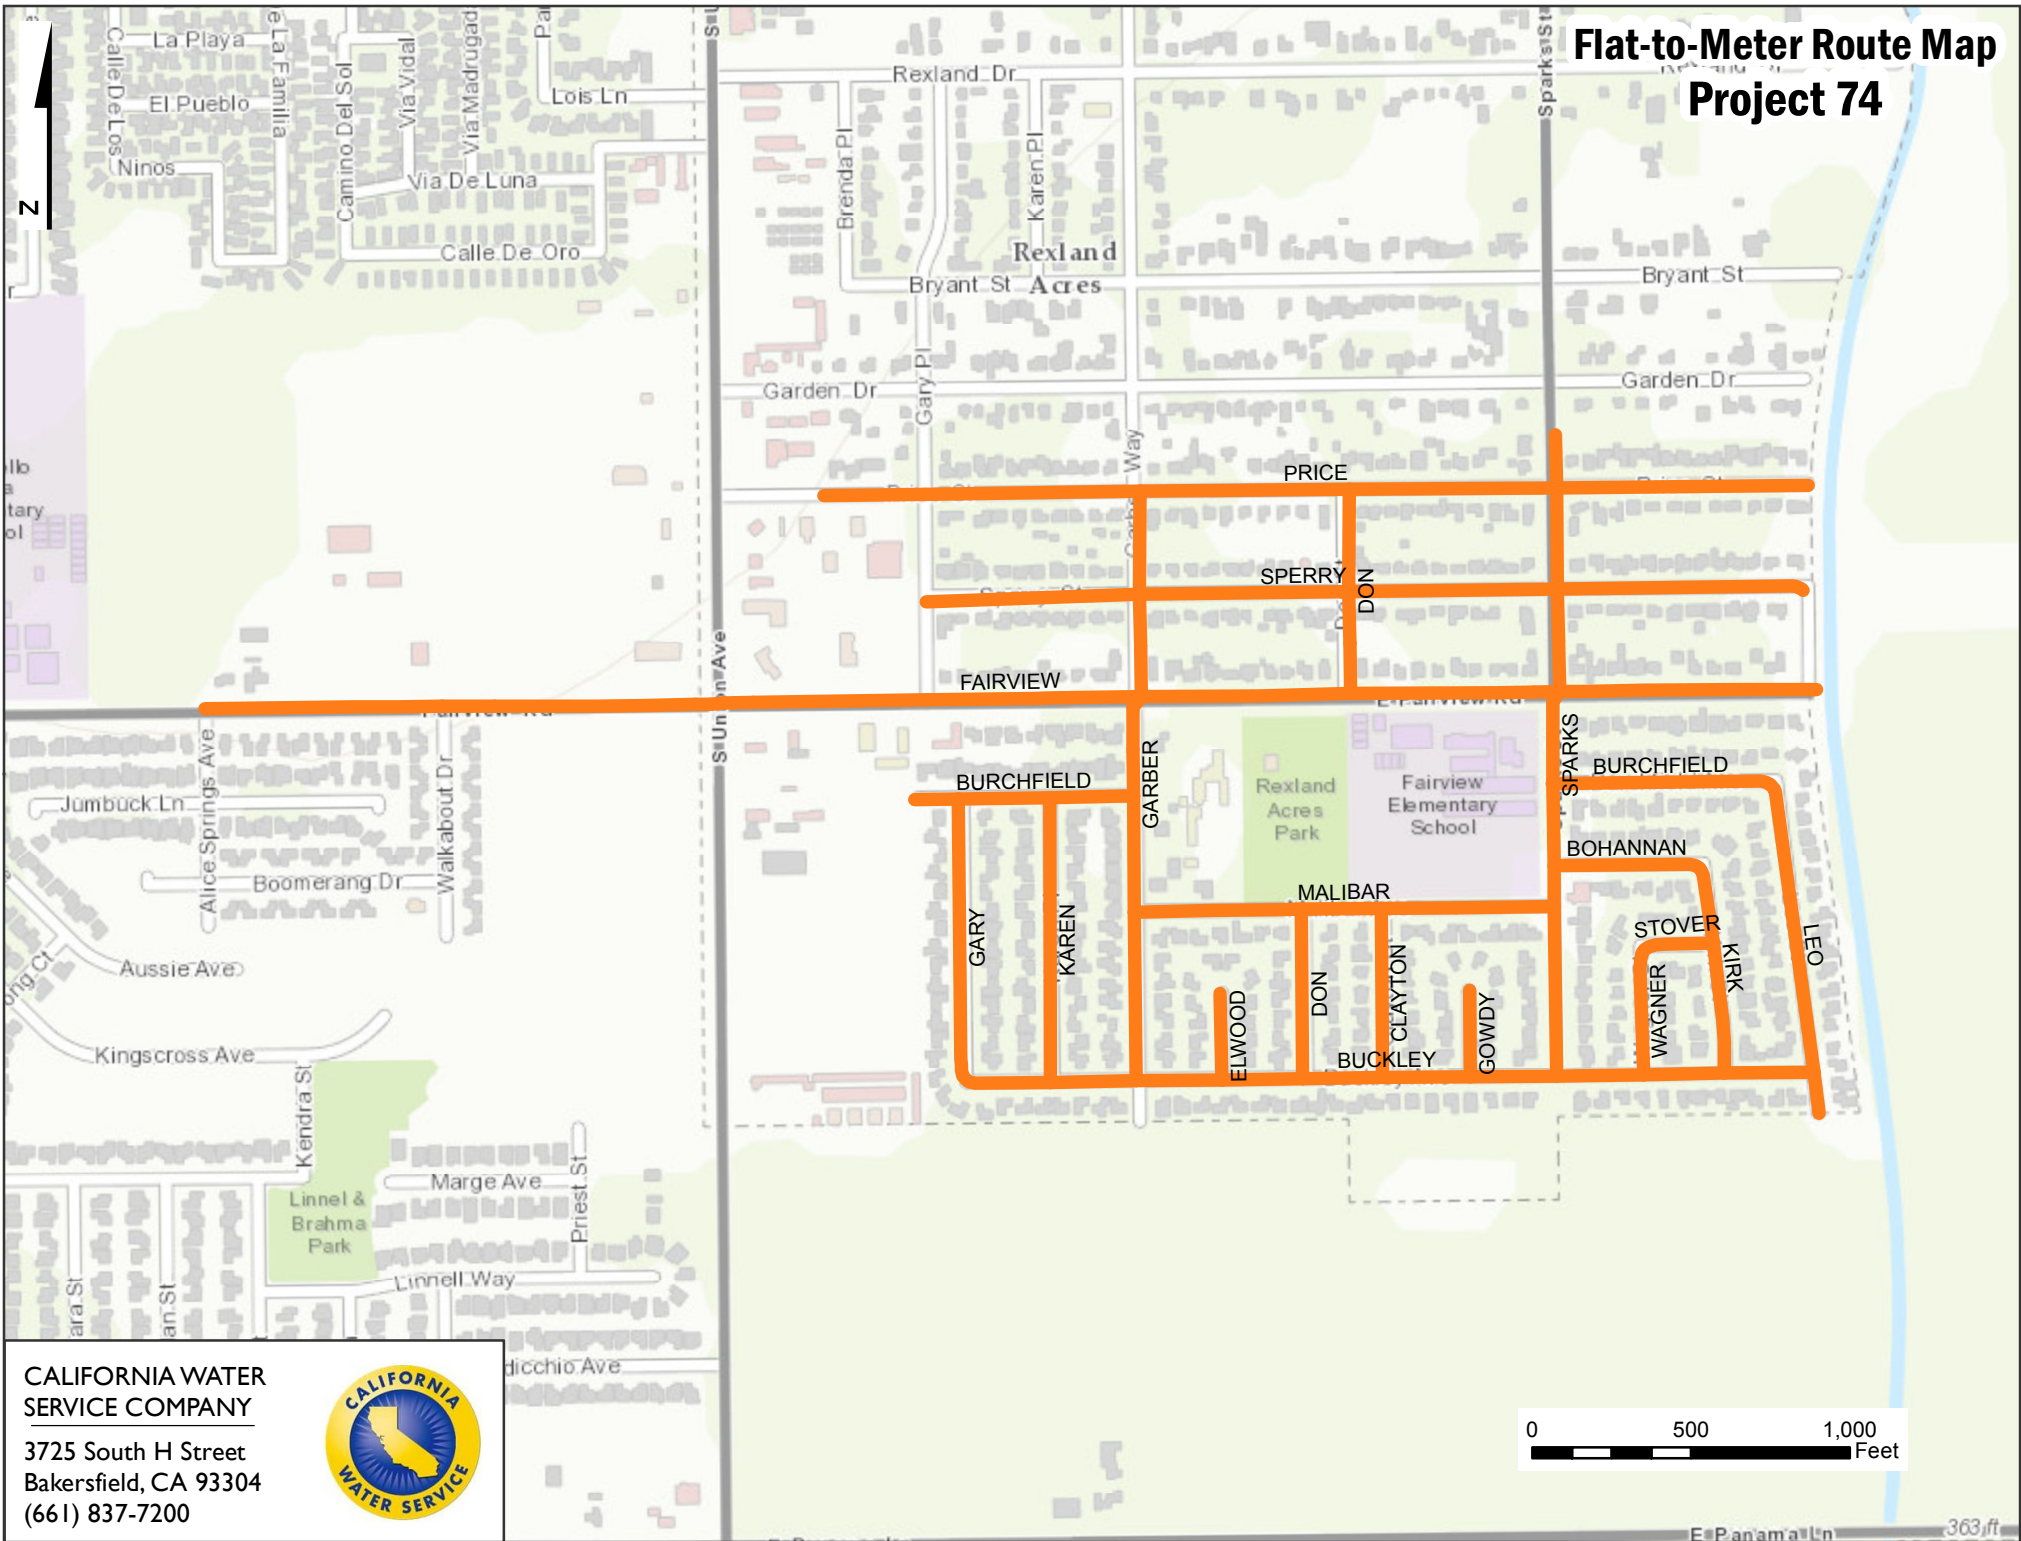

# Flat-to-Meter Route Map Project 74

**CALIFORNIA WATER SERVICE COMPANY**  
 3725 South H Street  
 Bakersfield, CA 93304  
 (661) 837-7200