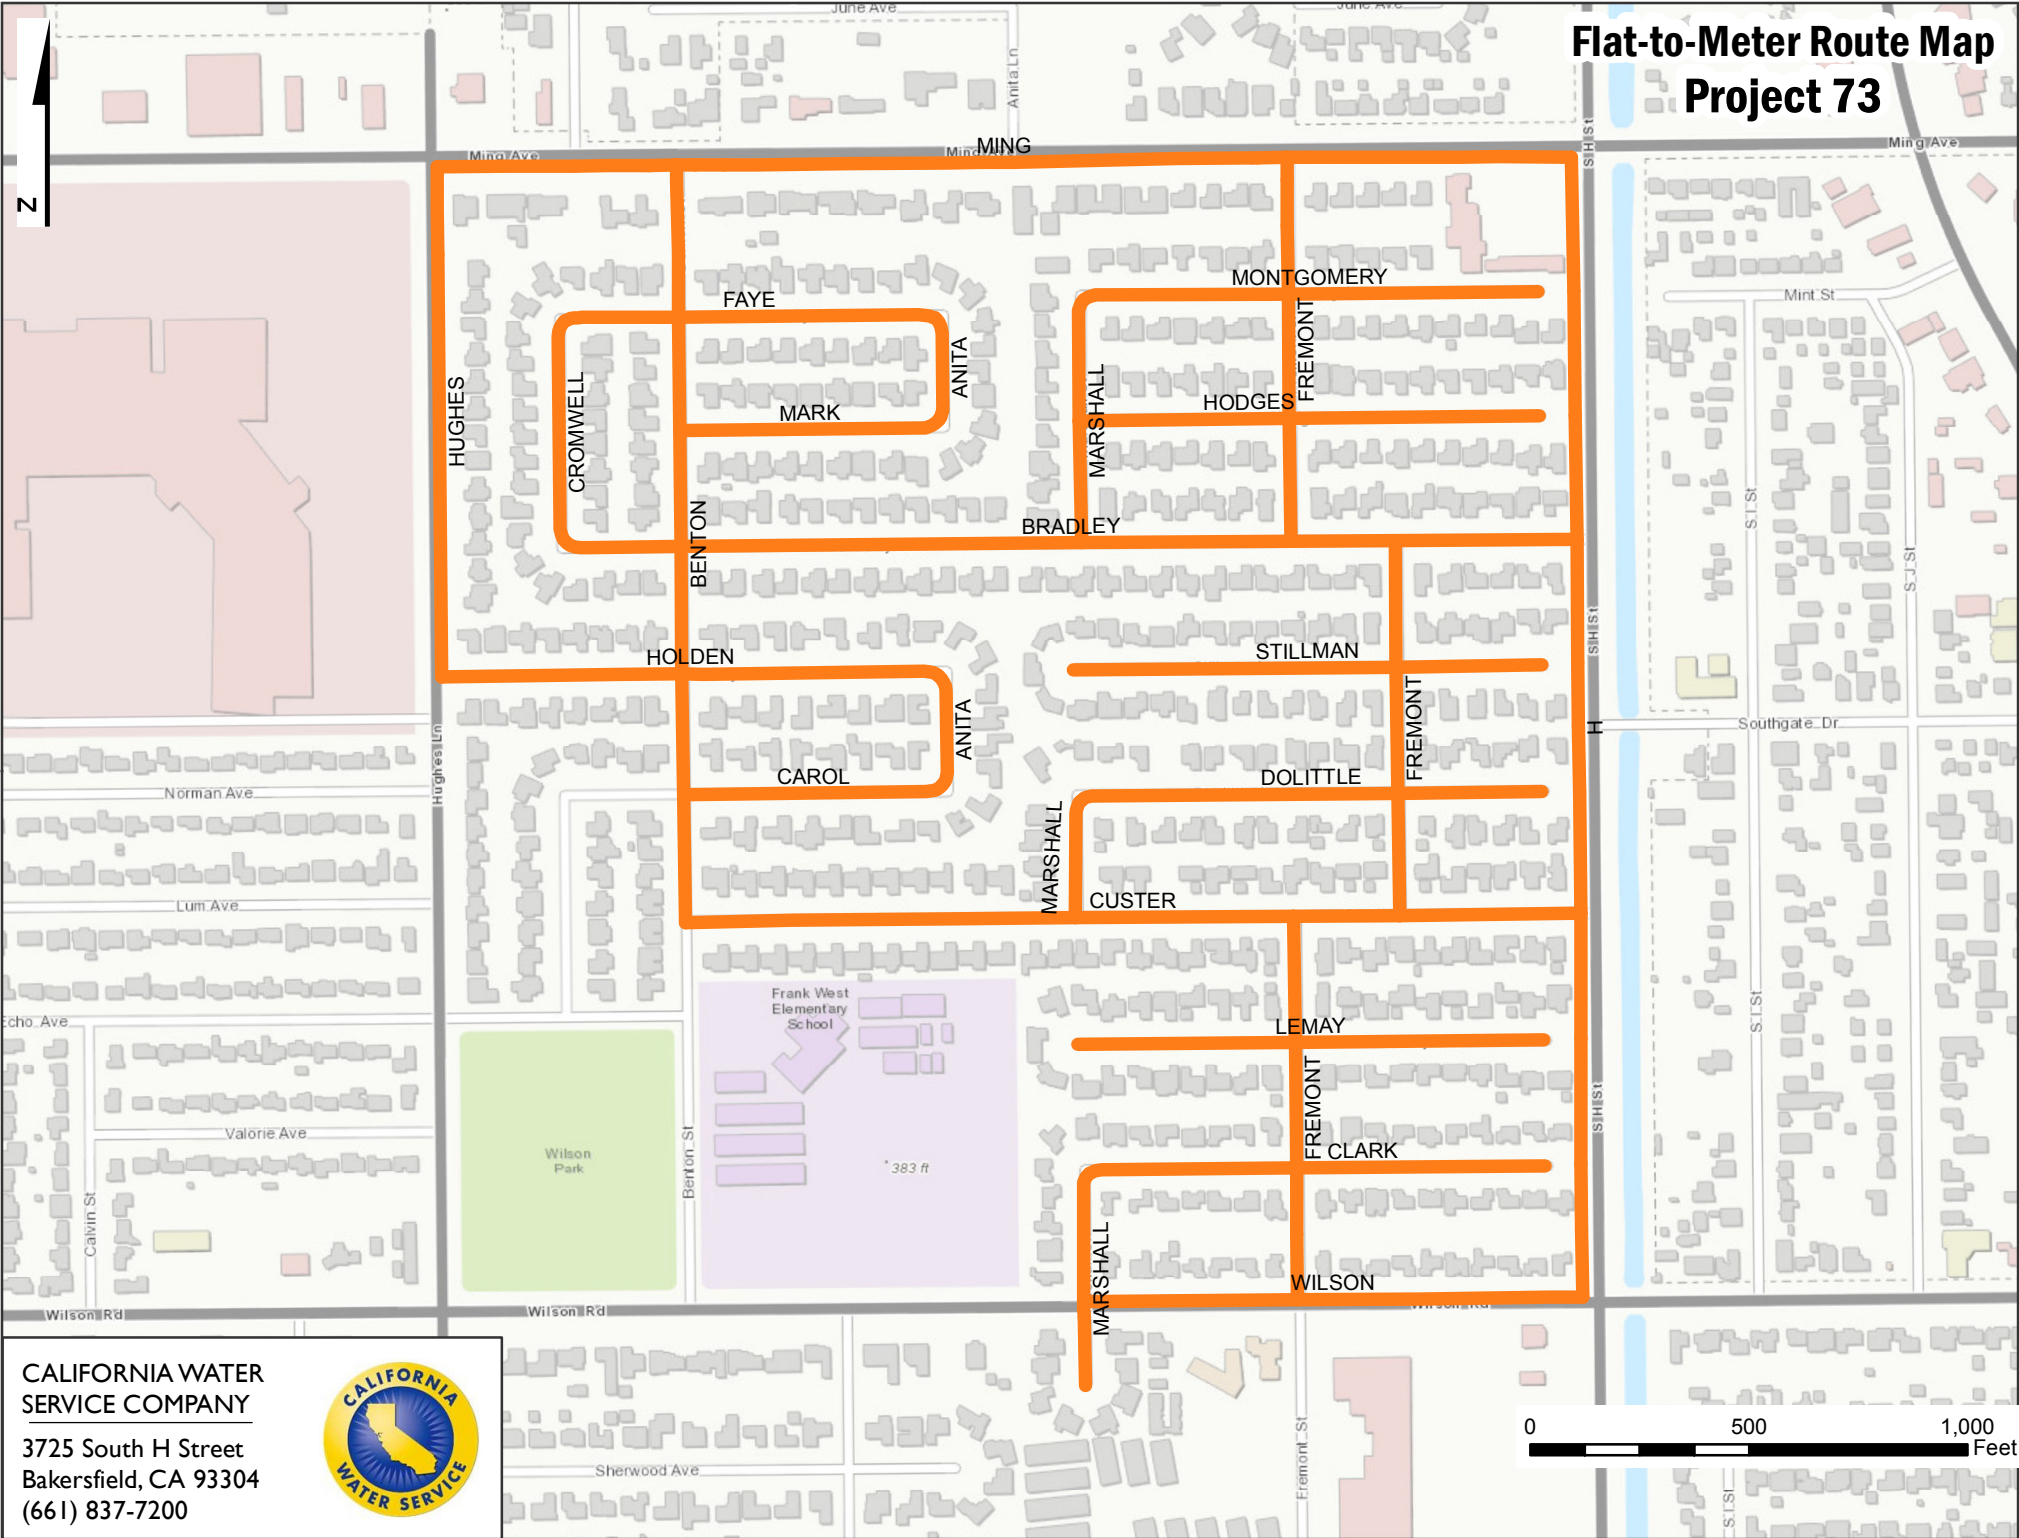

Flat-to-Meter Route Map Project 73

CALIFORNIA WATER SERVICE COMPANY
3725 South H Street
Bakersfield, CA 93304
(661) 837-7200