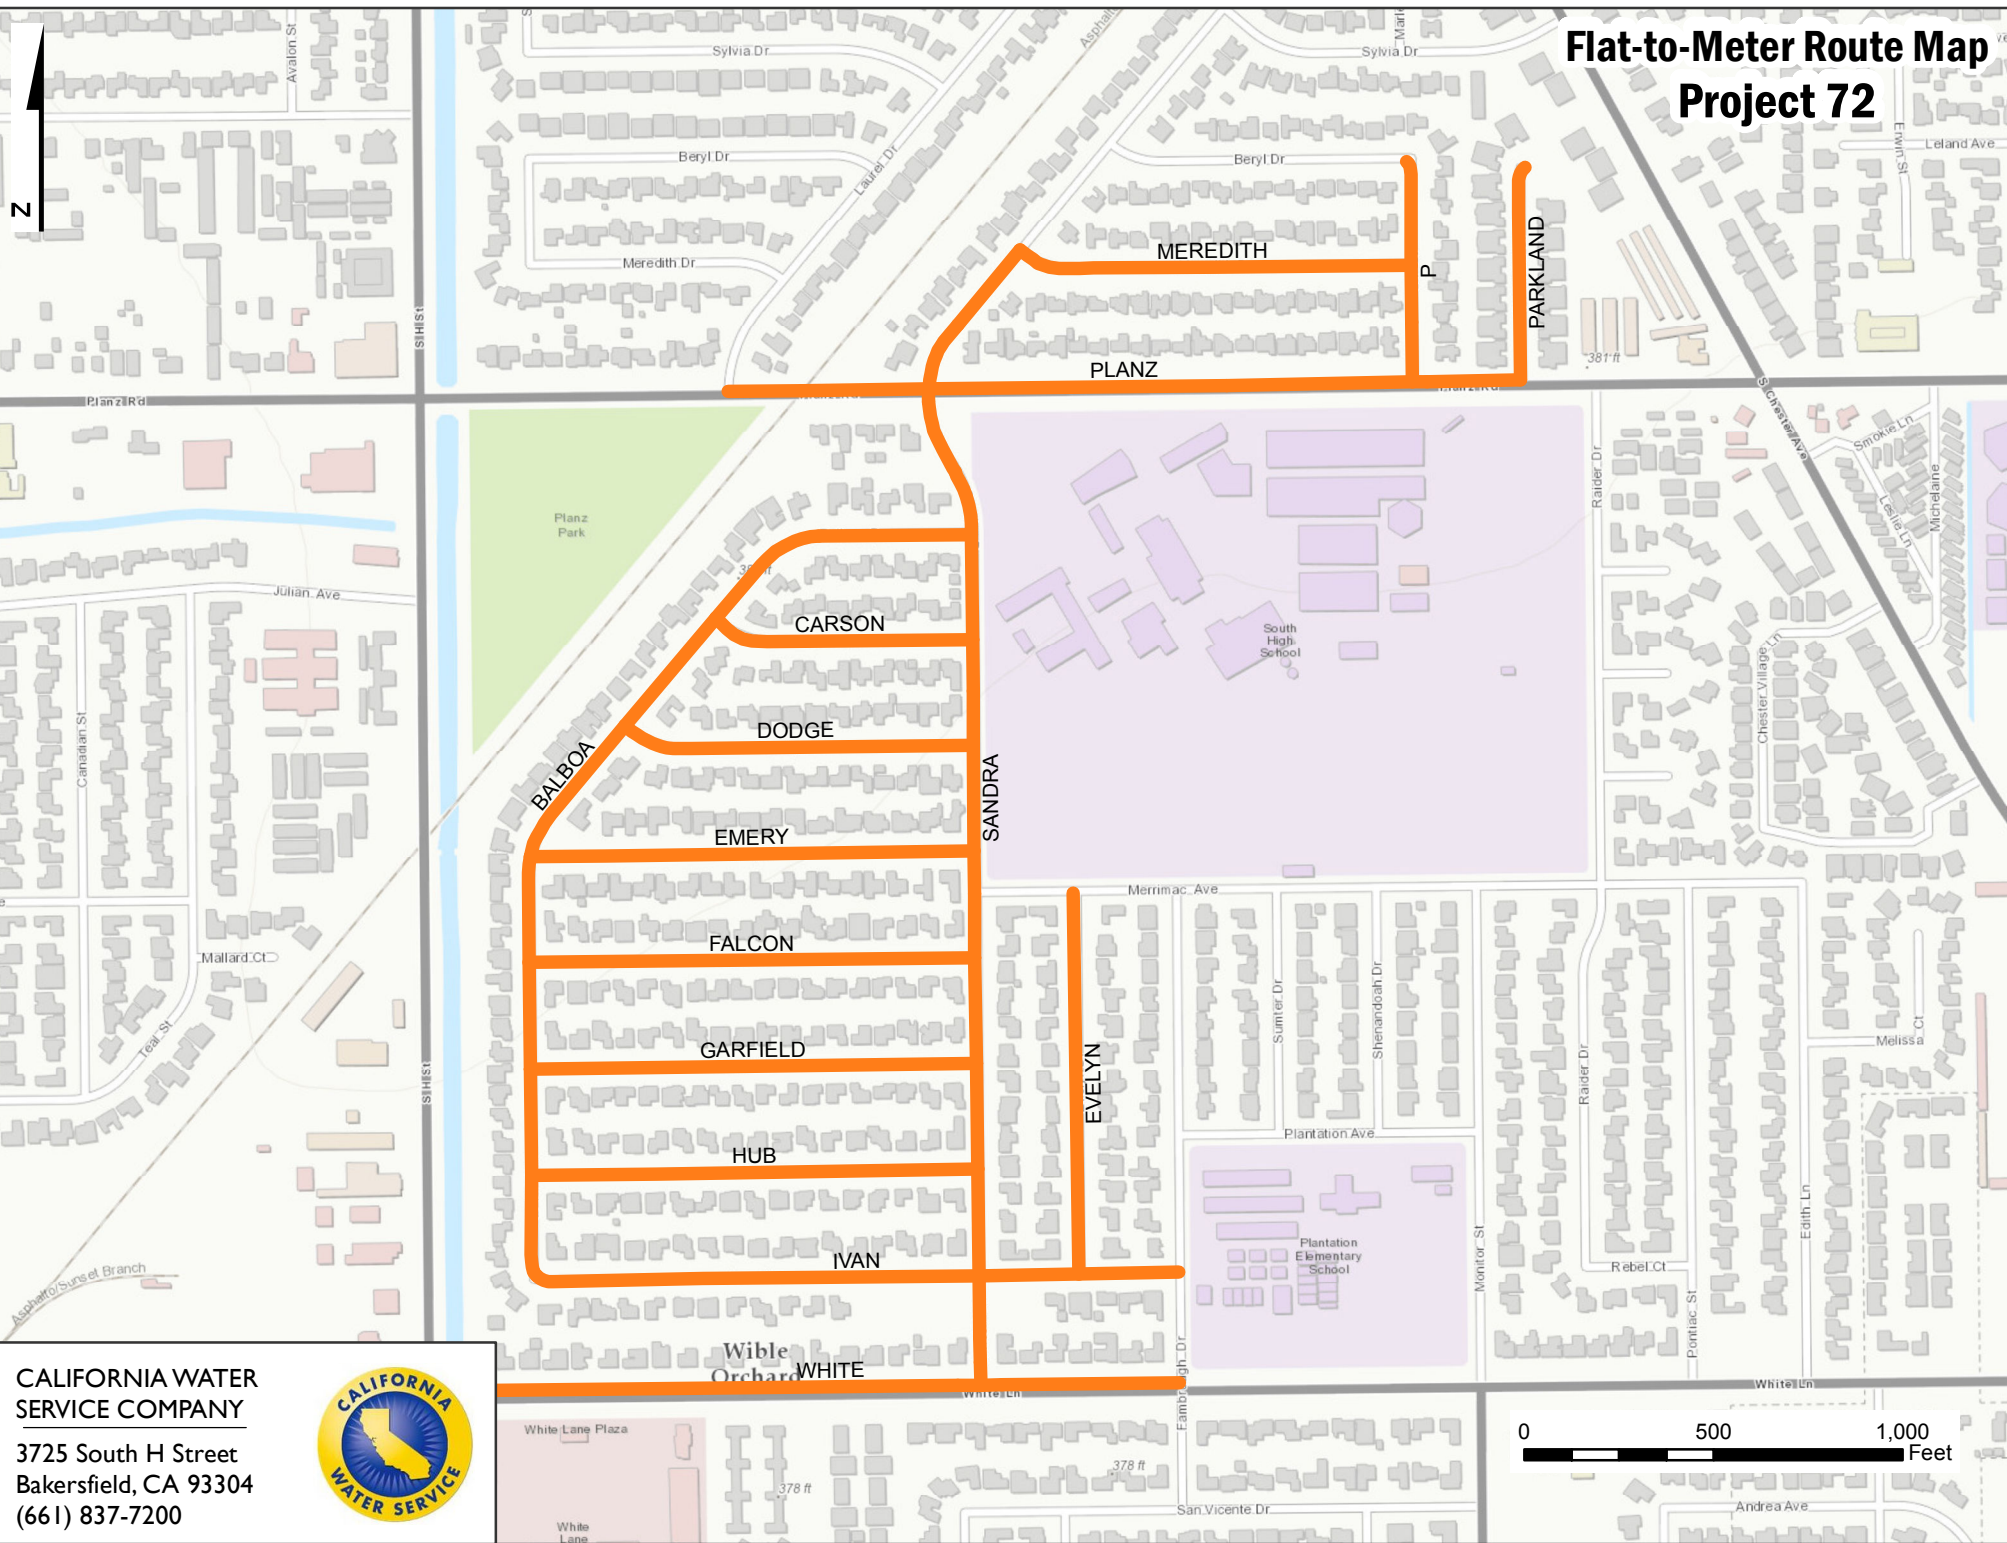

Flat-to-Meter Route Map Project 72

CALIFORNIA WATER SERVICE COMPANY
3725 South H Street
Bakersfield, CA 93304
(661) 837-7200