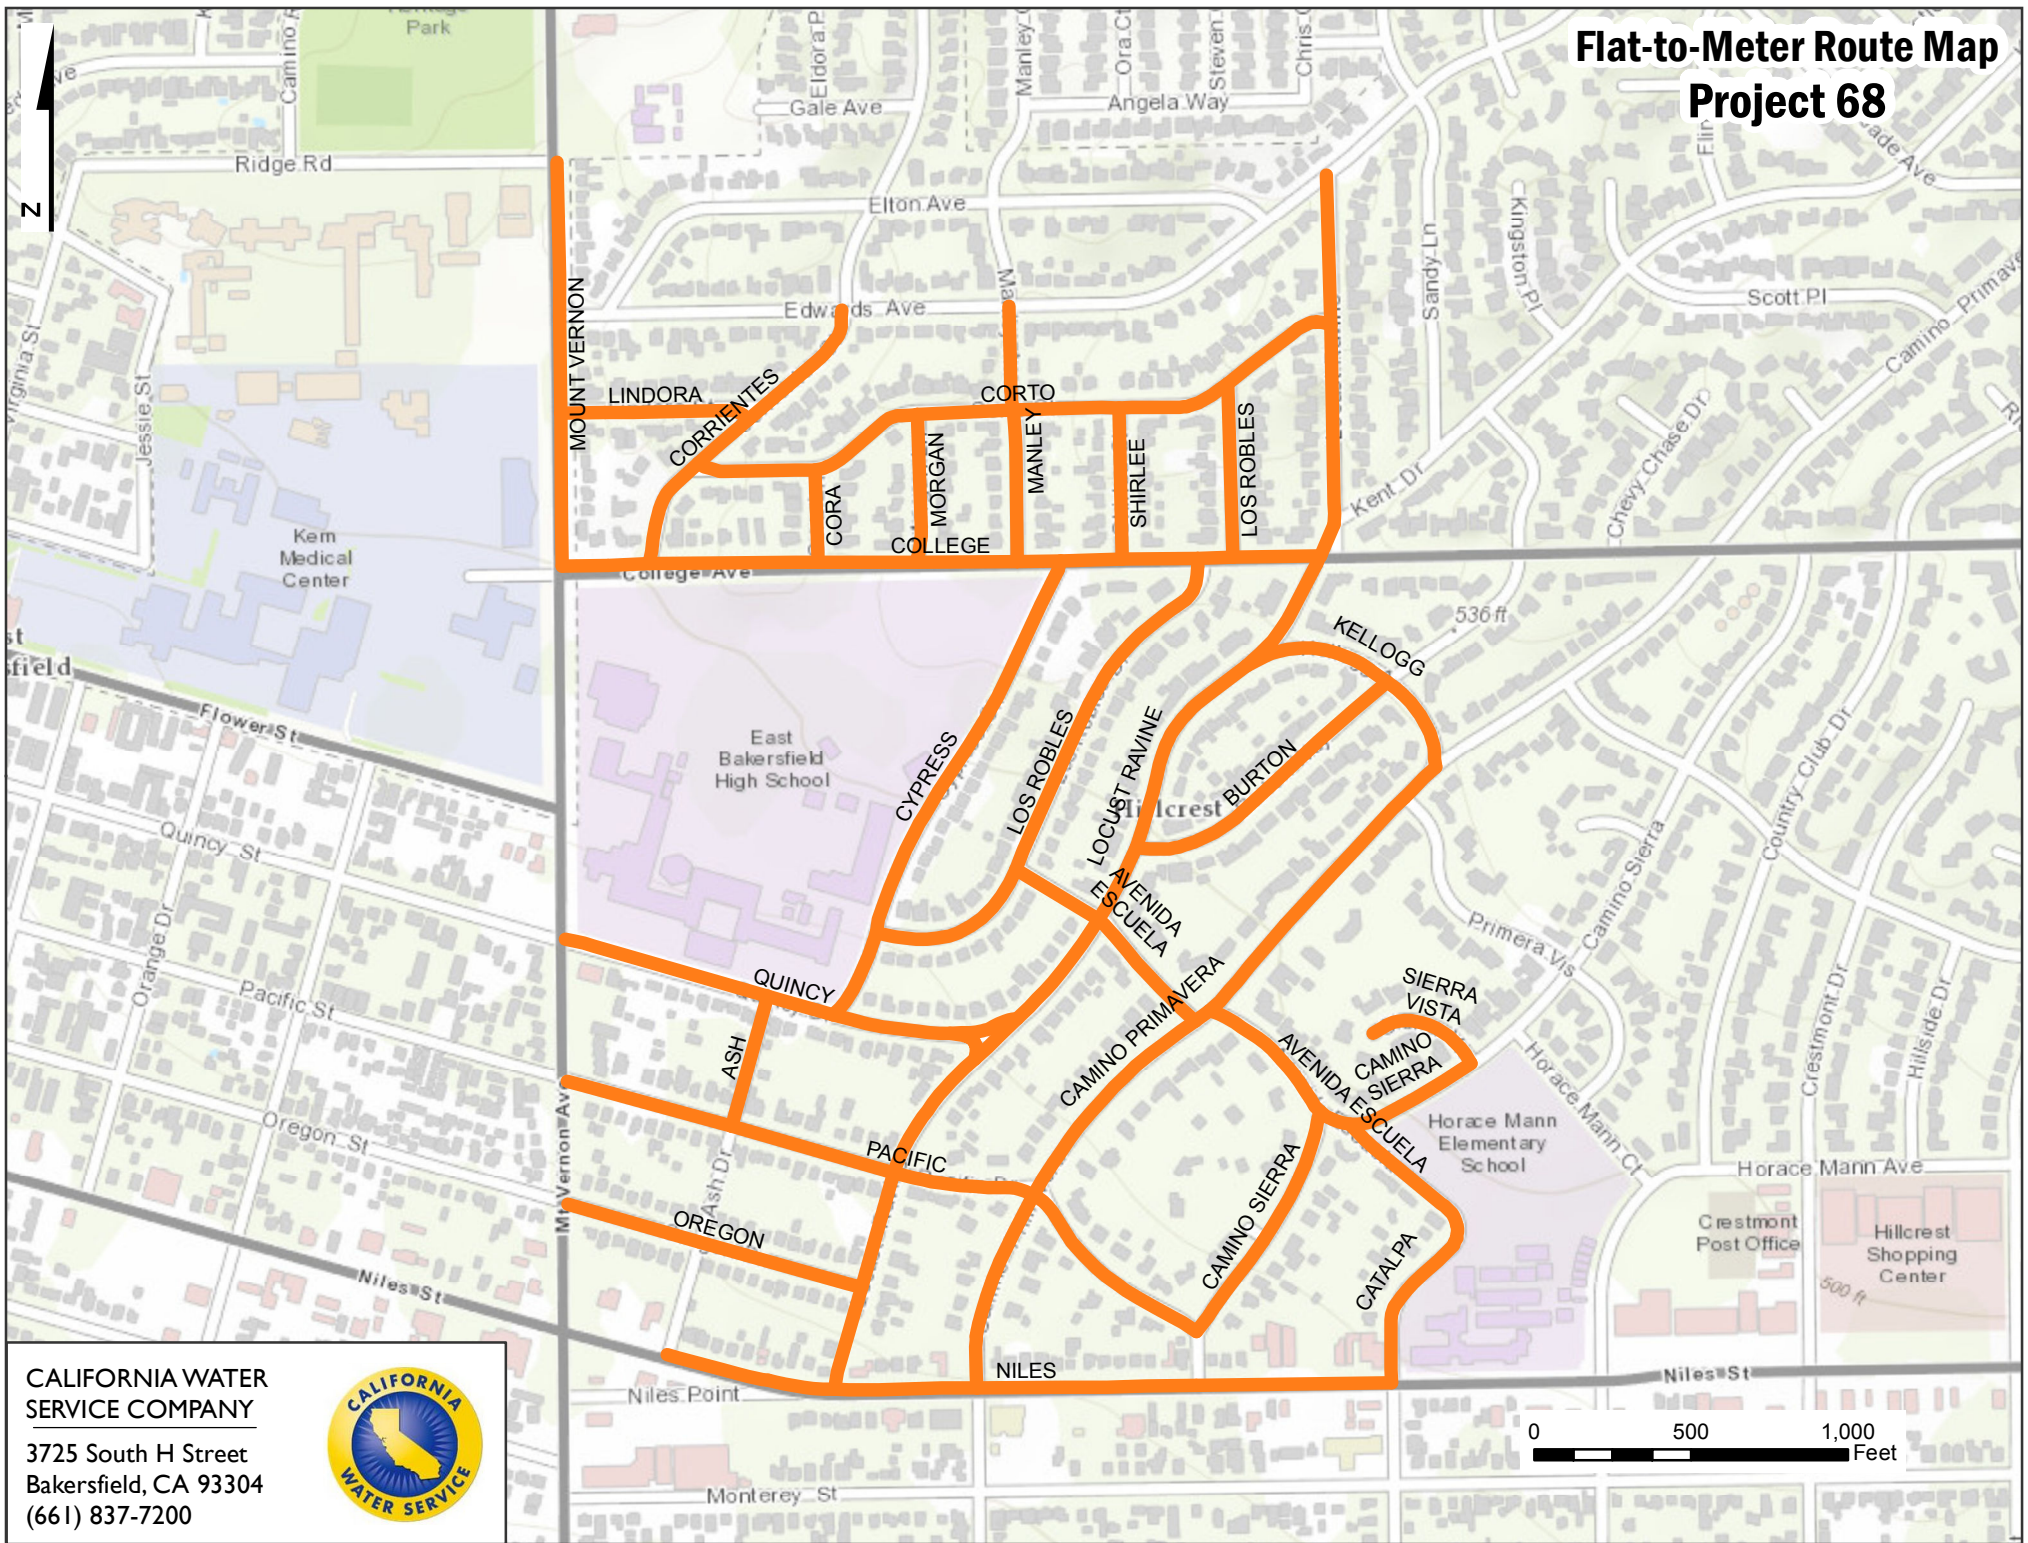

# Flat-to-Meter Route Map Project 68

CALIFORNIA WATER SERVICE COMPANY  
3725 South H Street  
Bakersfield, CA 93304  
(661) 837-7200