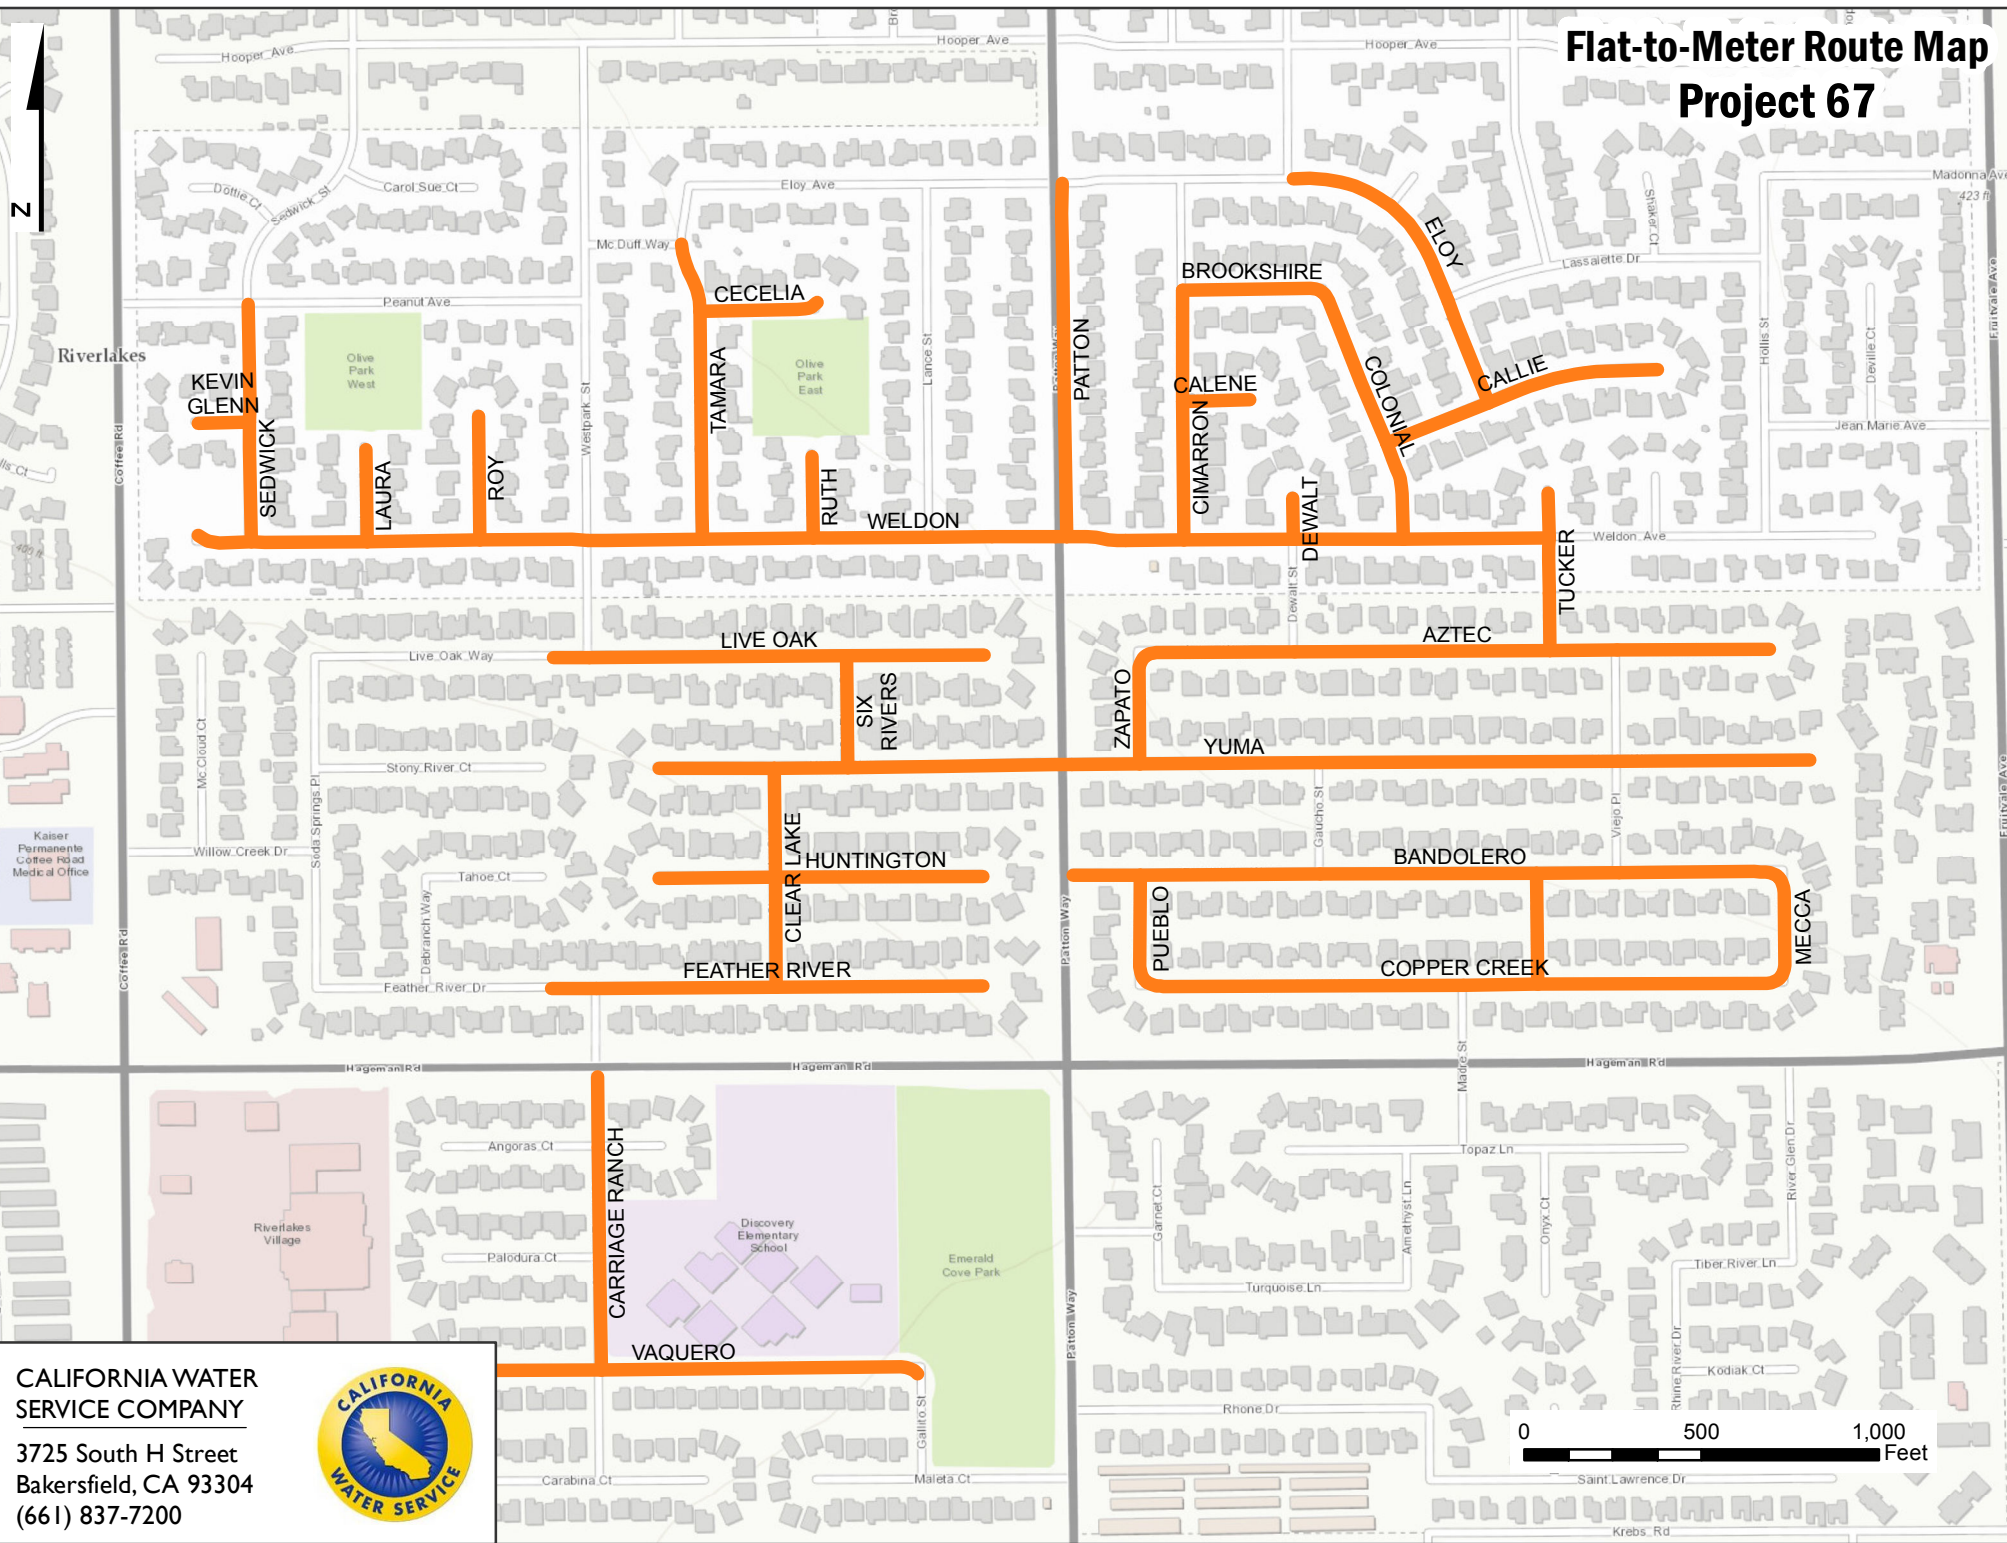

Flat-to-Meter Route Map Project 67

CALIFORNIA WATER SERVICE COMPANY
 3725 South H Street
 Bakersfield, CA 93304
 (661) 837-7200