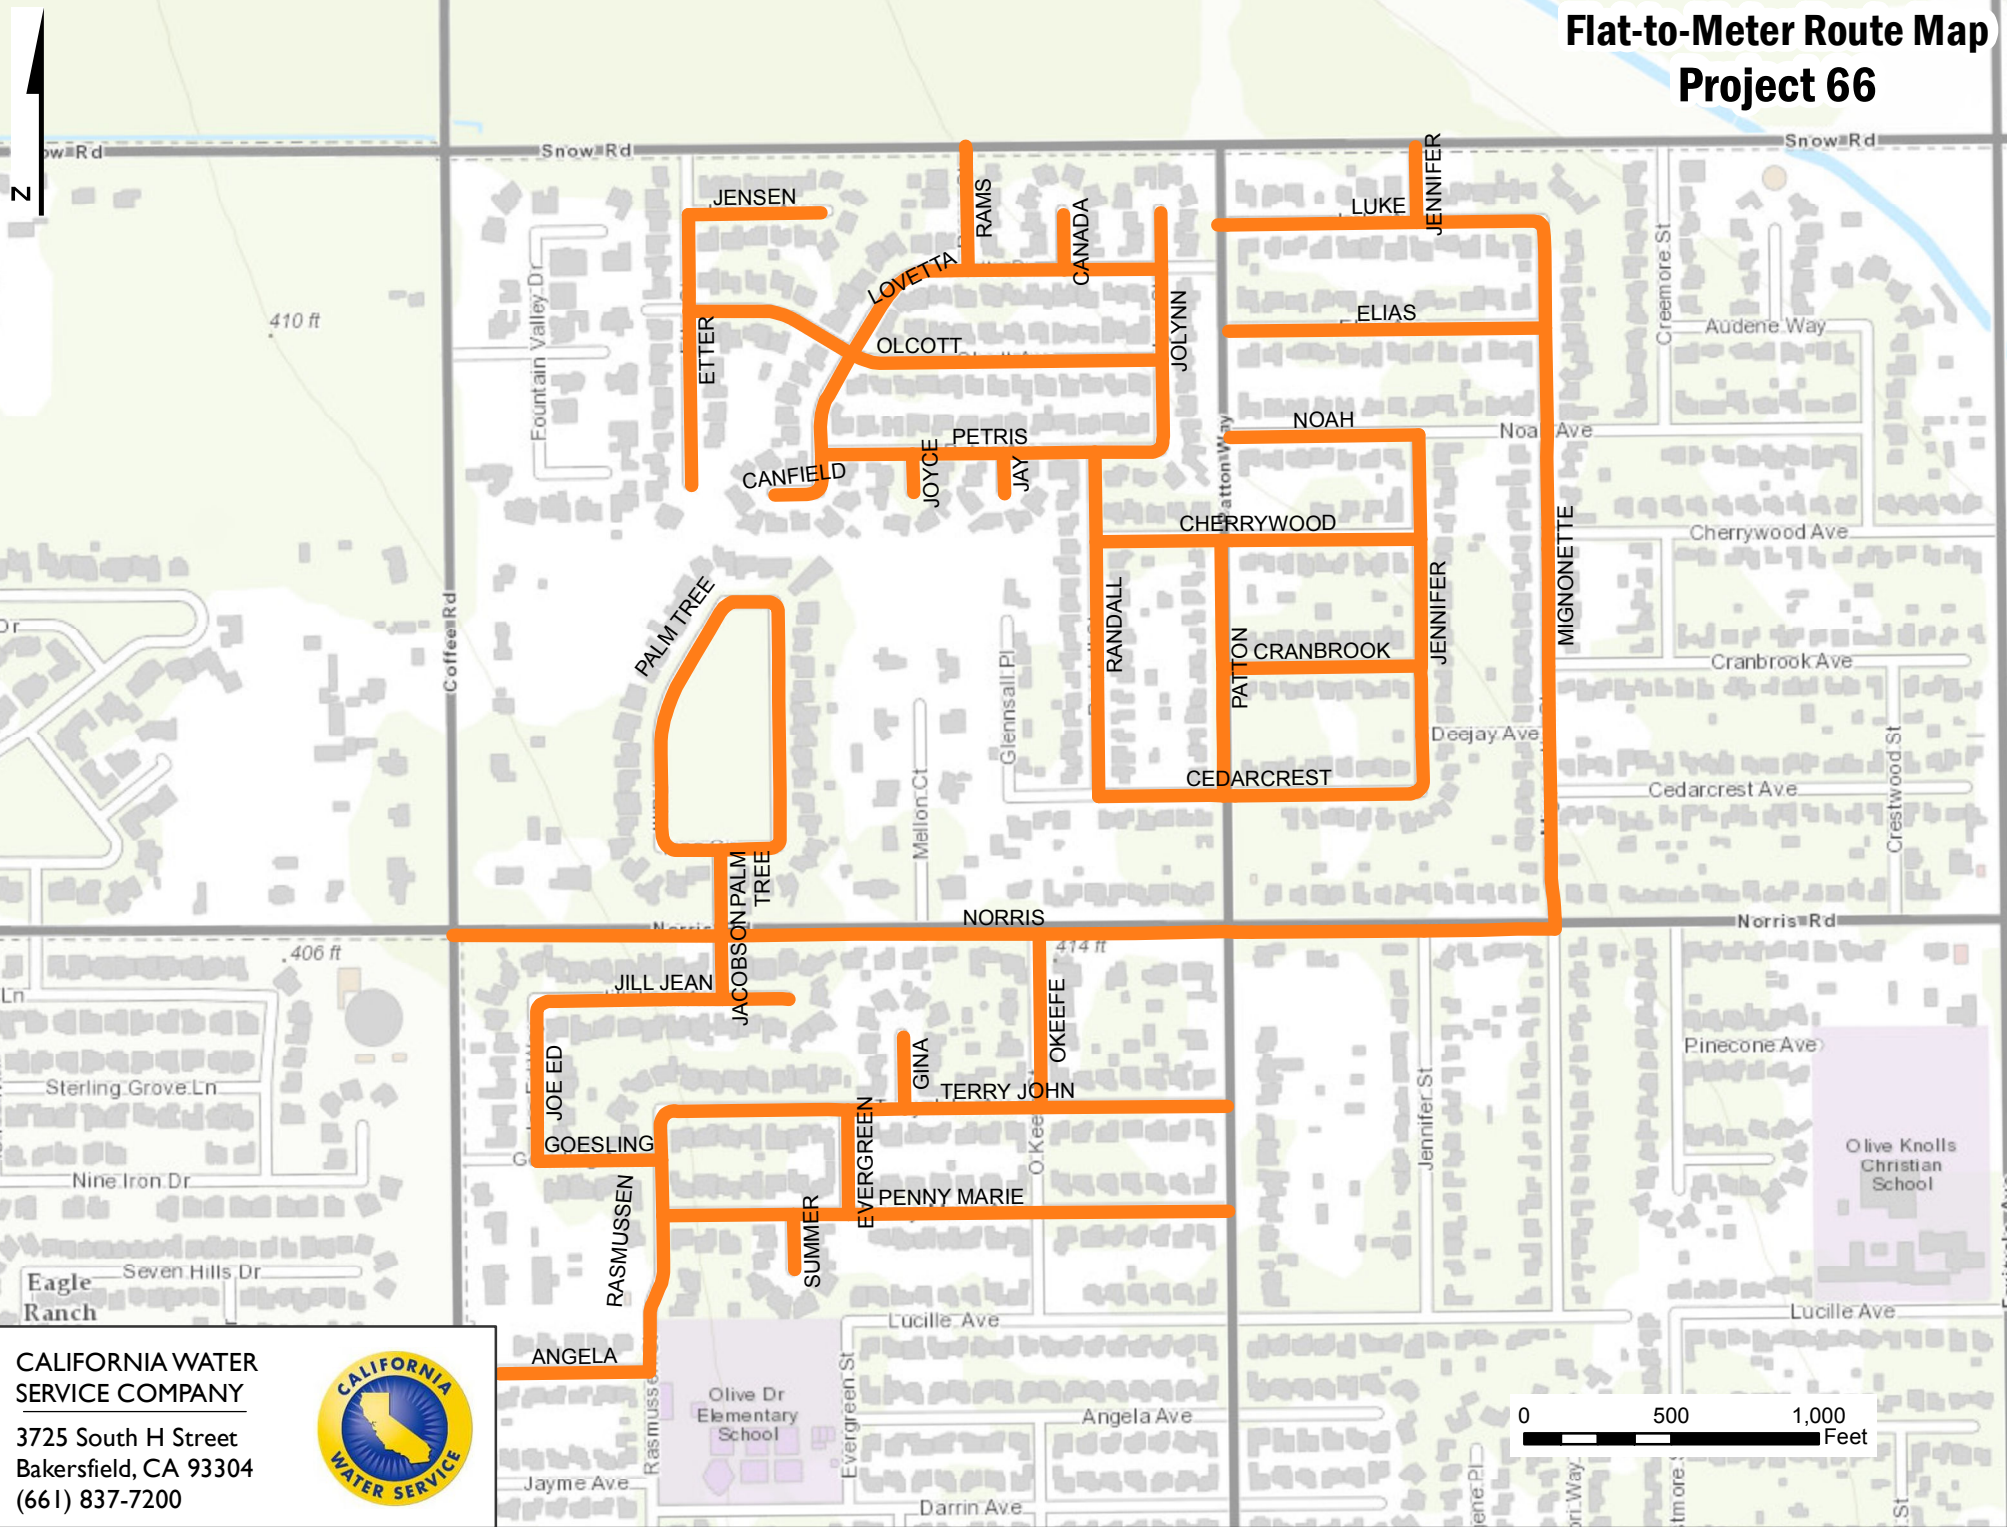

Flat-to-Meter Route Map Project 66

CALIFORNIA WATER SERVICE COMPANY
 3725 South H Street
 Bakersfield, CA 93304
 (661) 837-7200