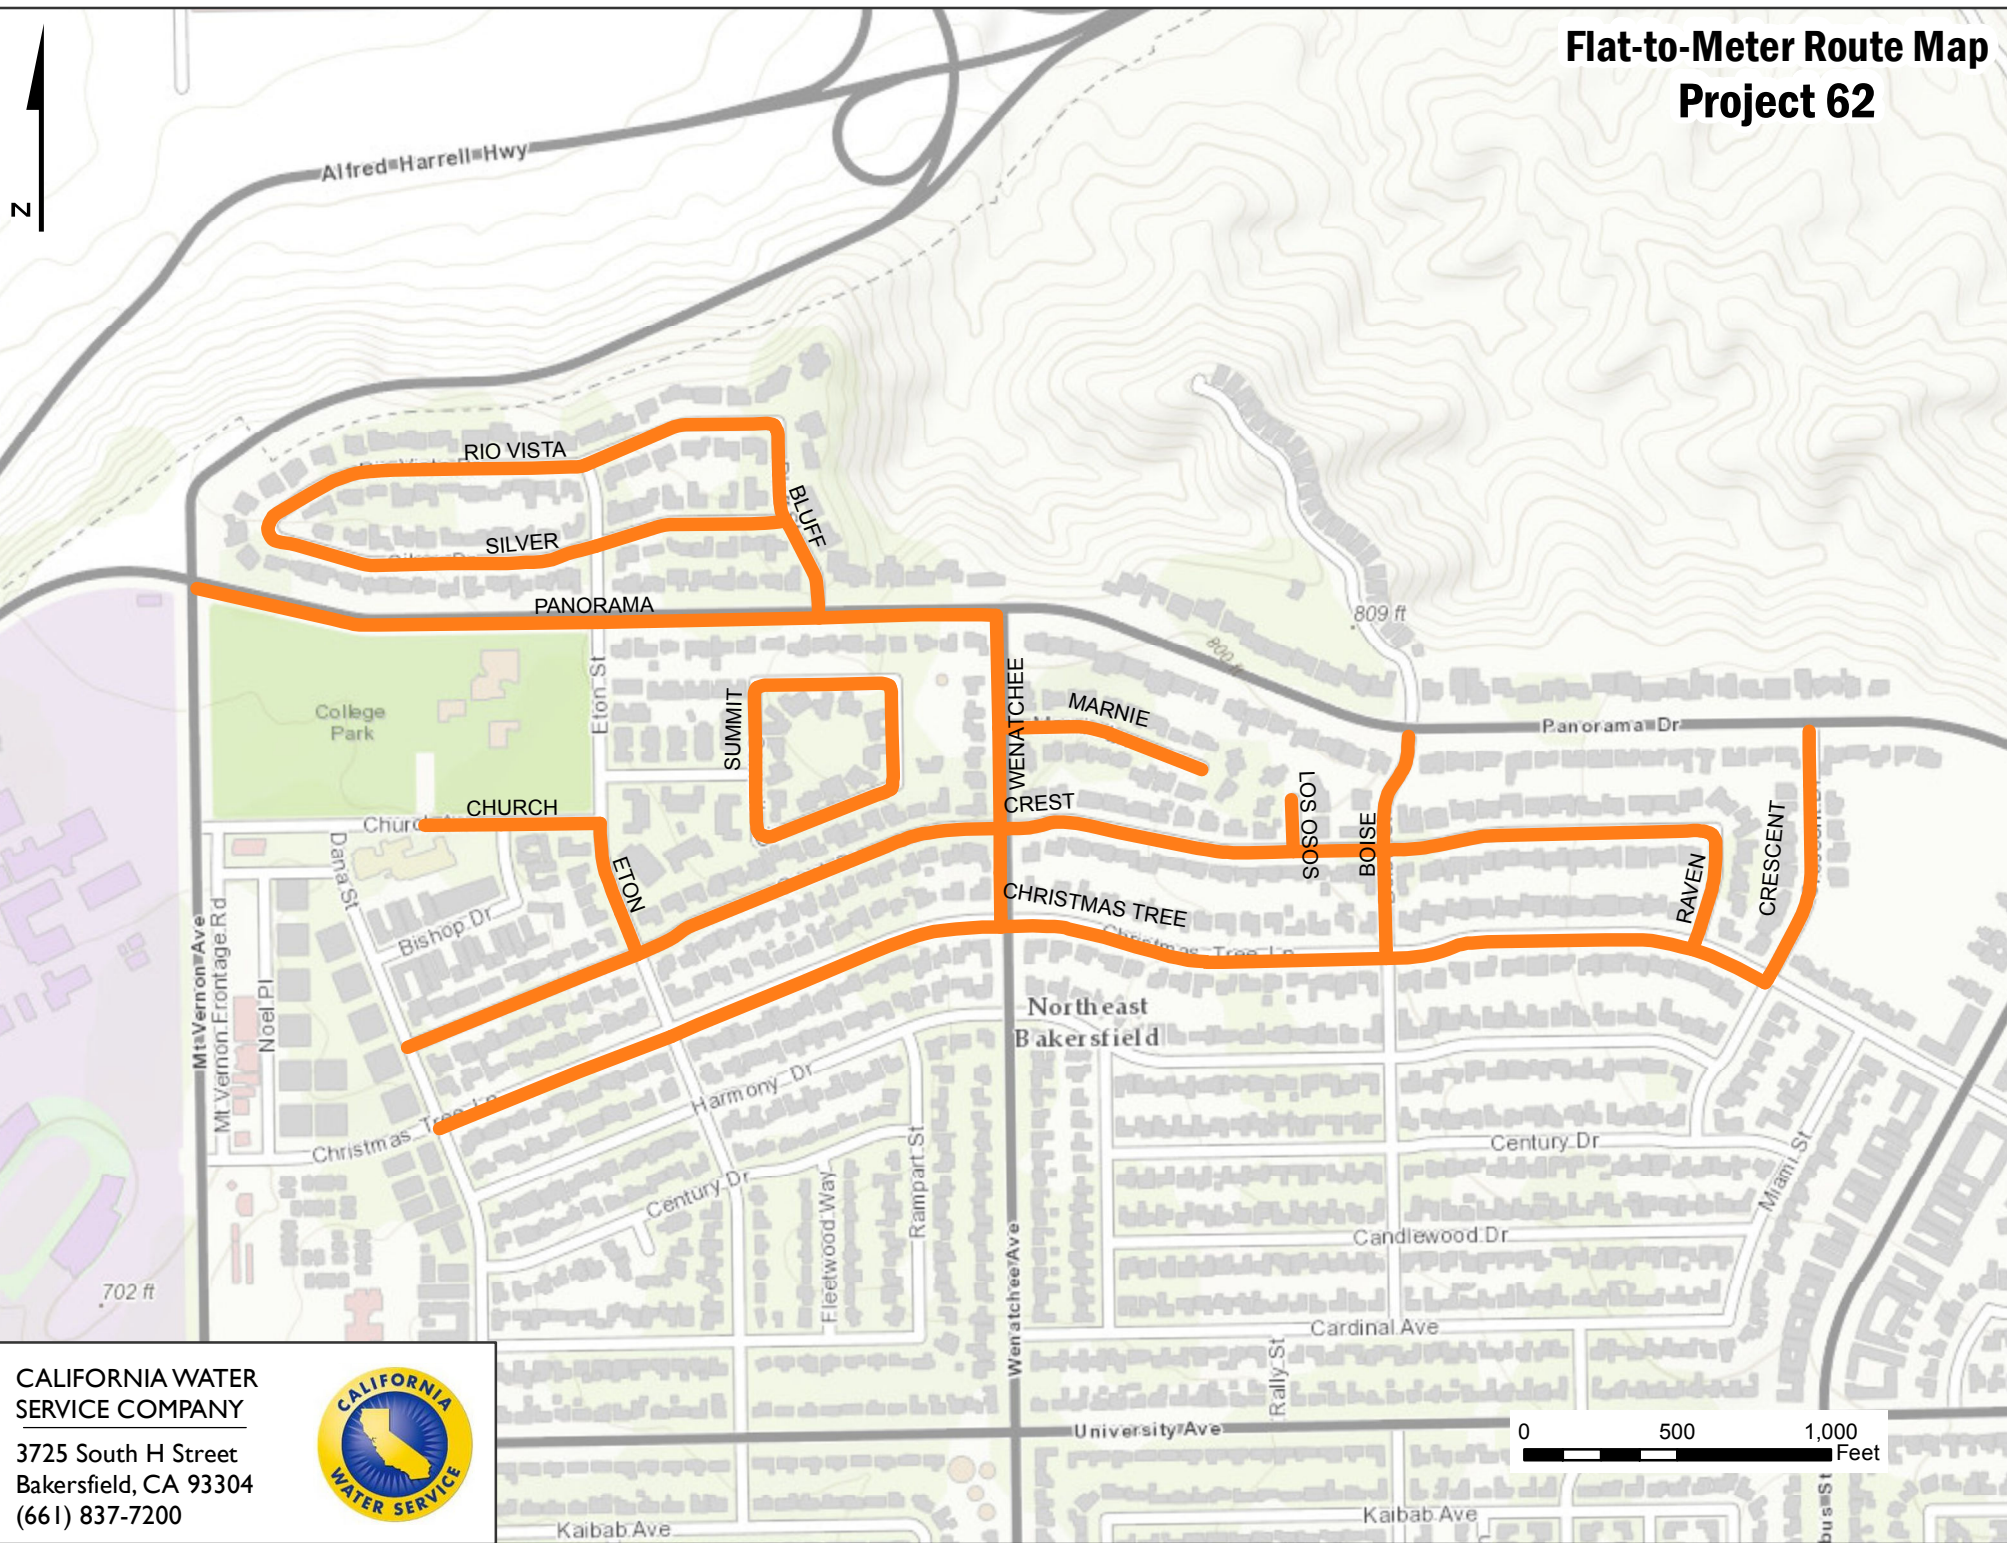

# Flat-to-Meter Route Map Project 62

CALIFORNIA WATER  
SERVICE COMPANY  
3725 South H Street  
Bakersfield, CA 93304  
(661) 837-7200