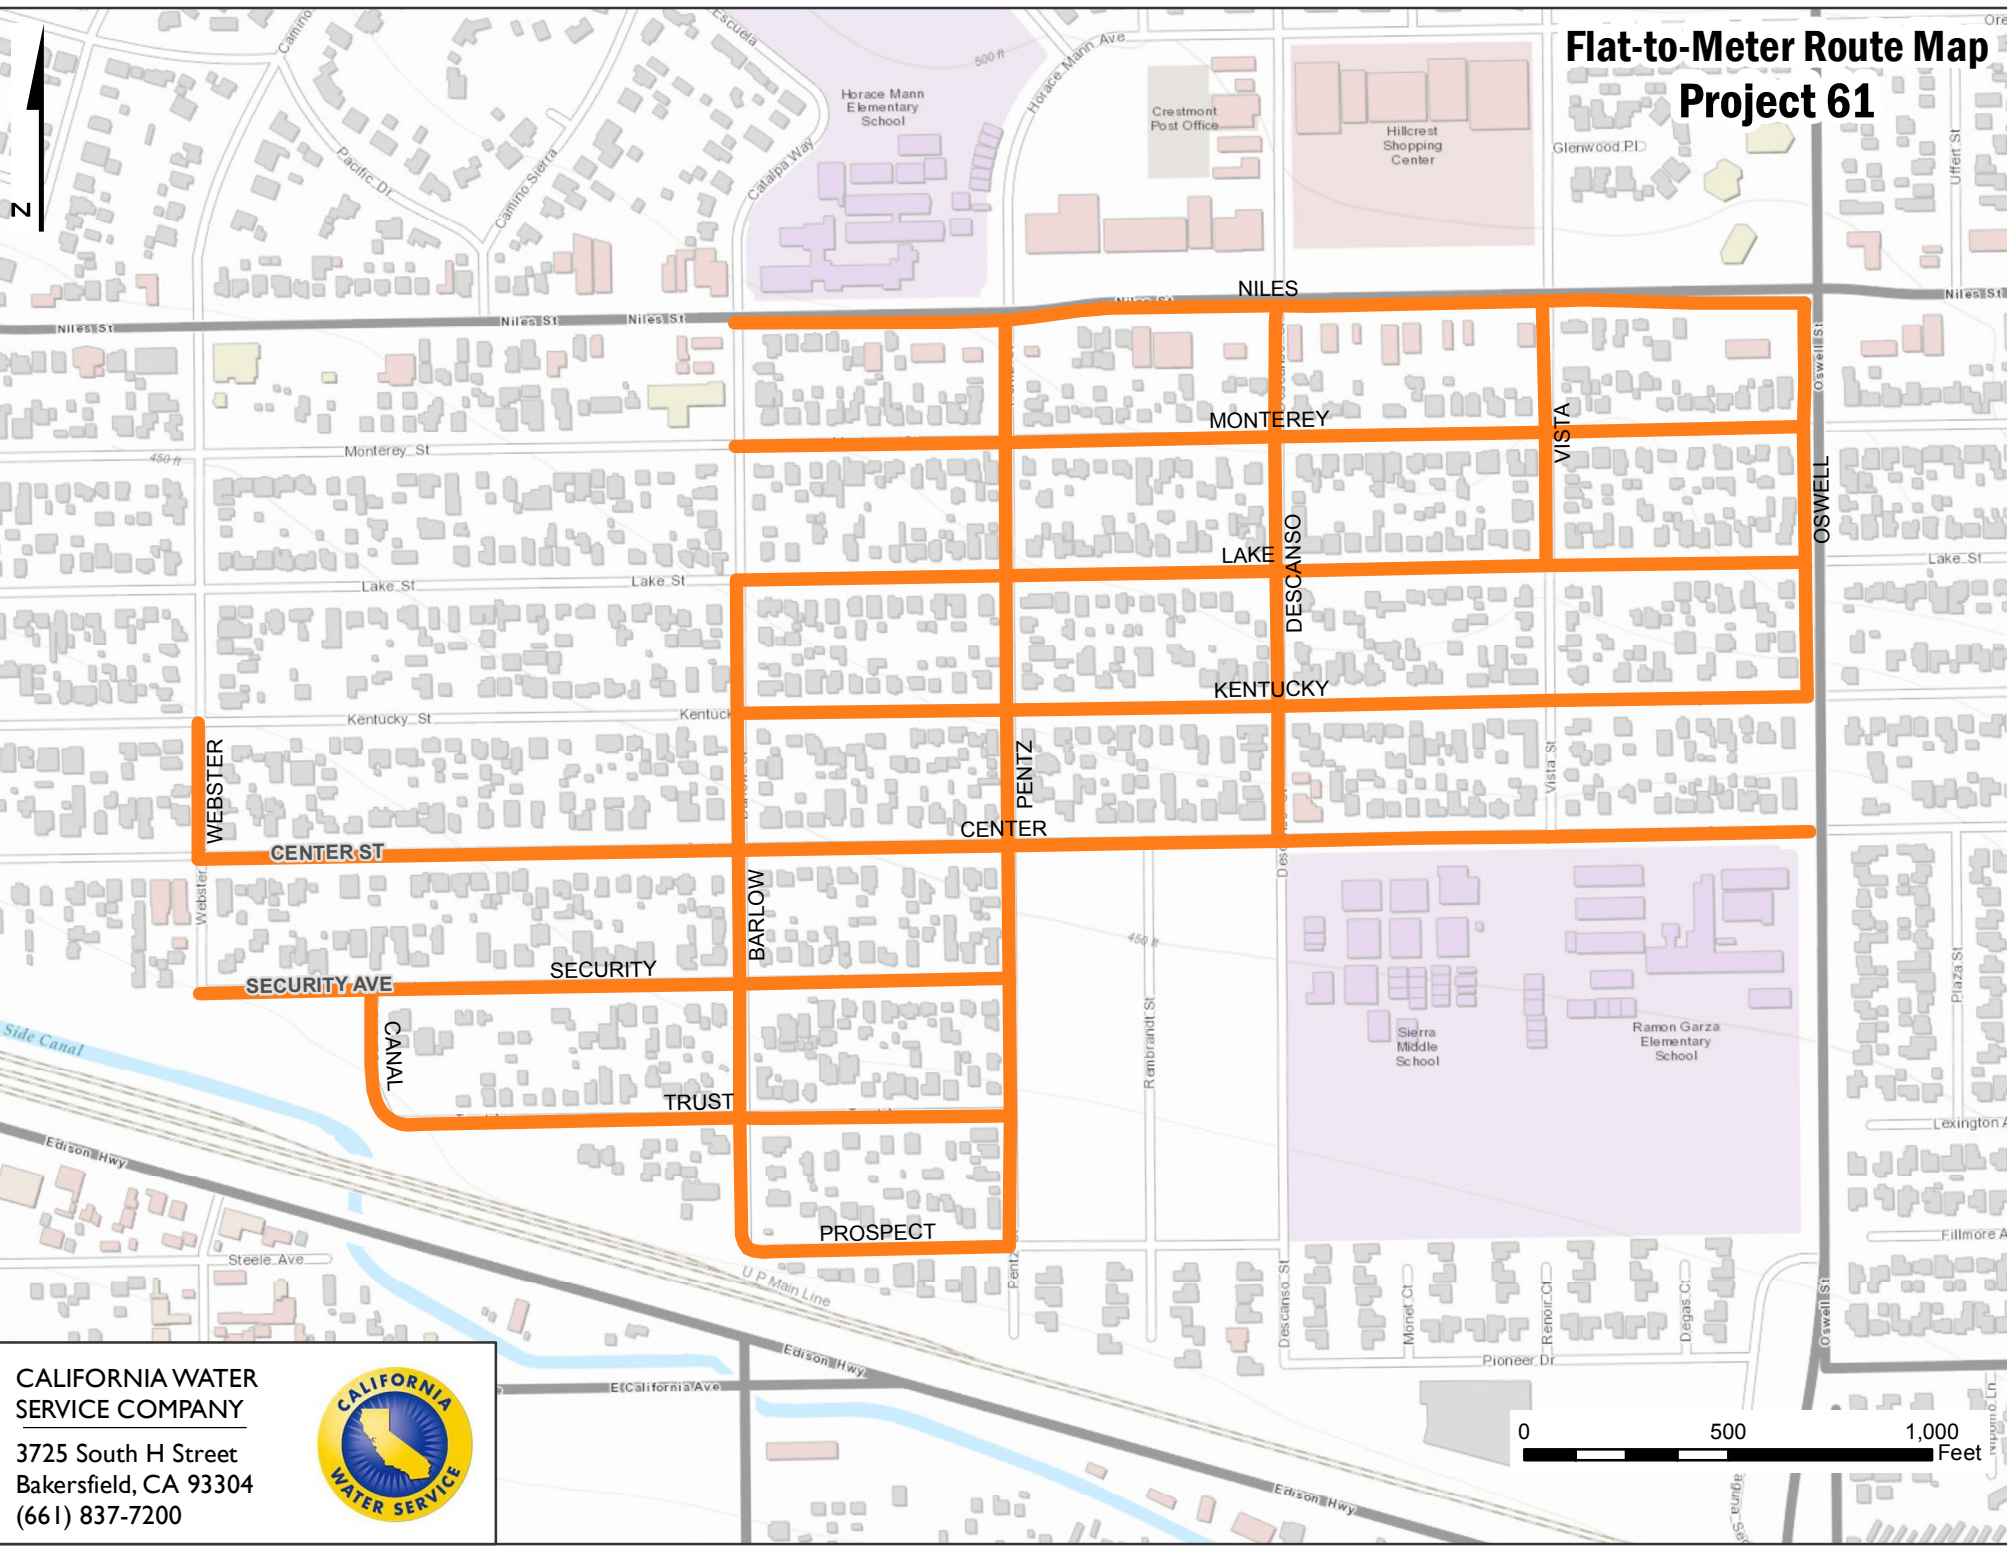

Flat-to-Meter Route Map Project 61

CALIFORNIA WATER SERVICE COMPANY
3725 South H Street
Bakersfield, CA 93304
(661) 837-7200