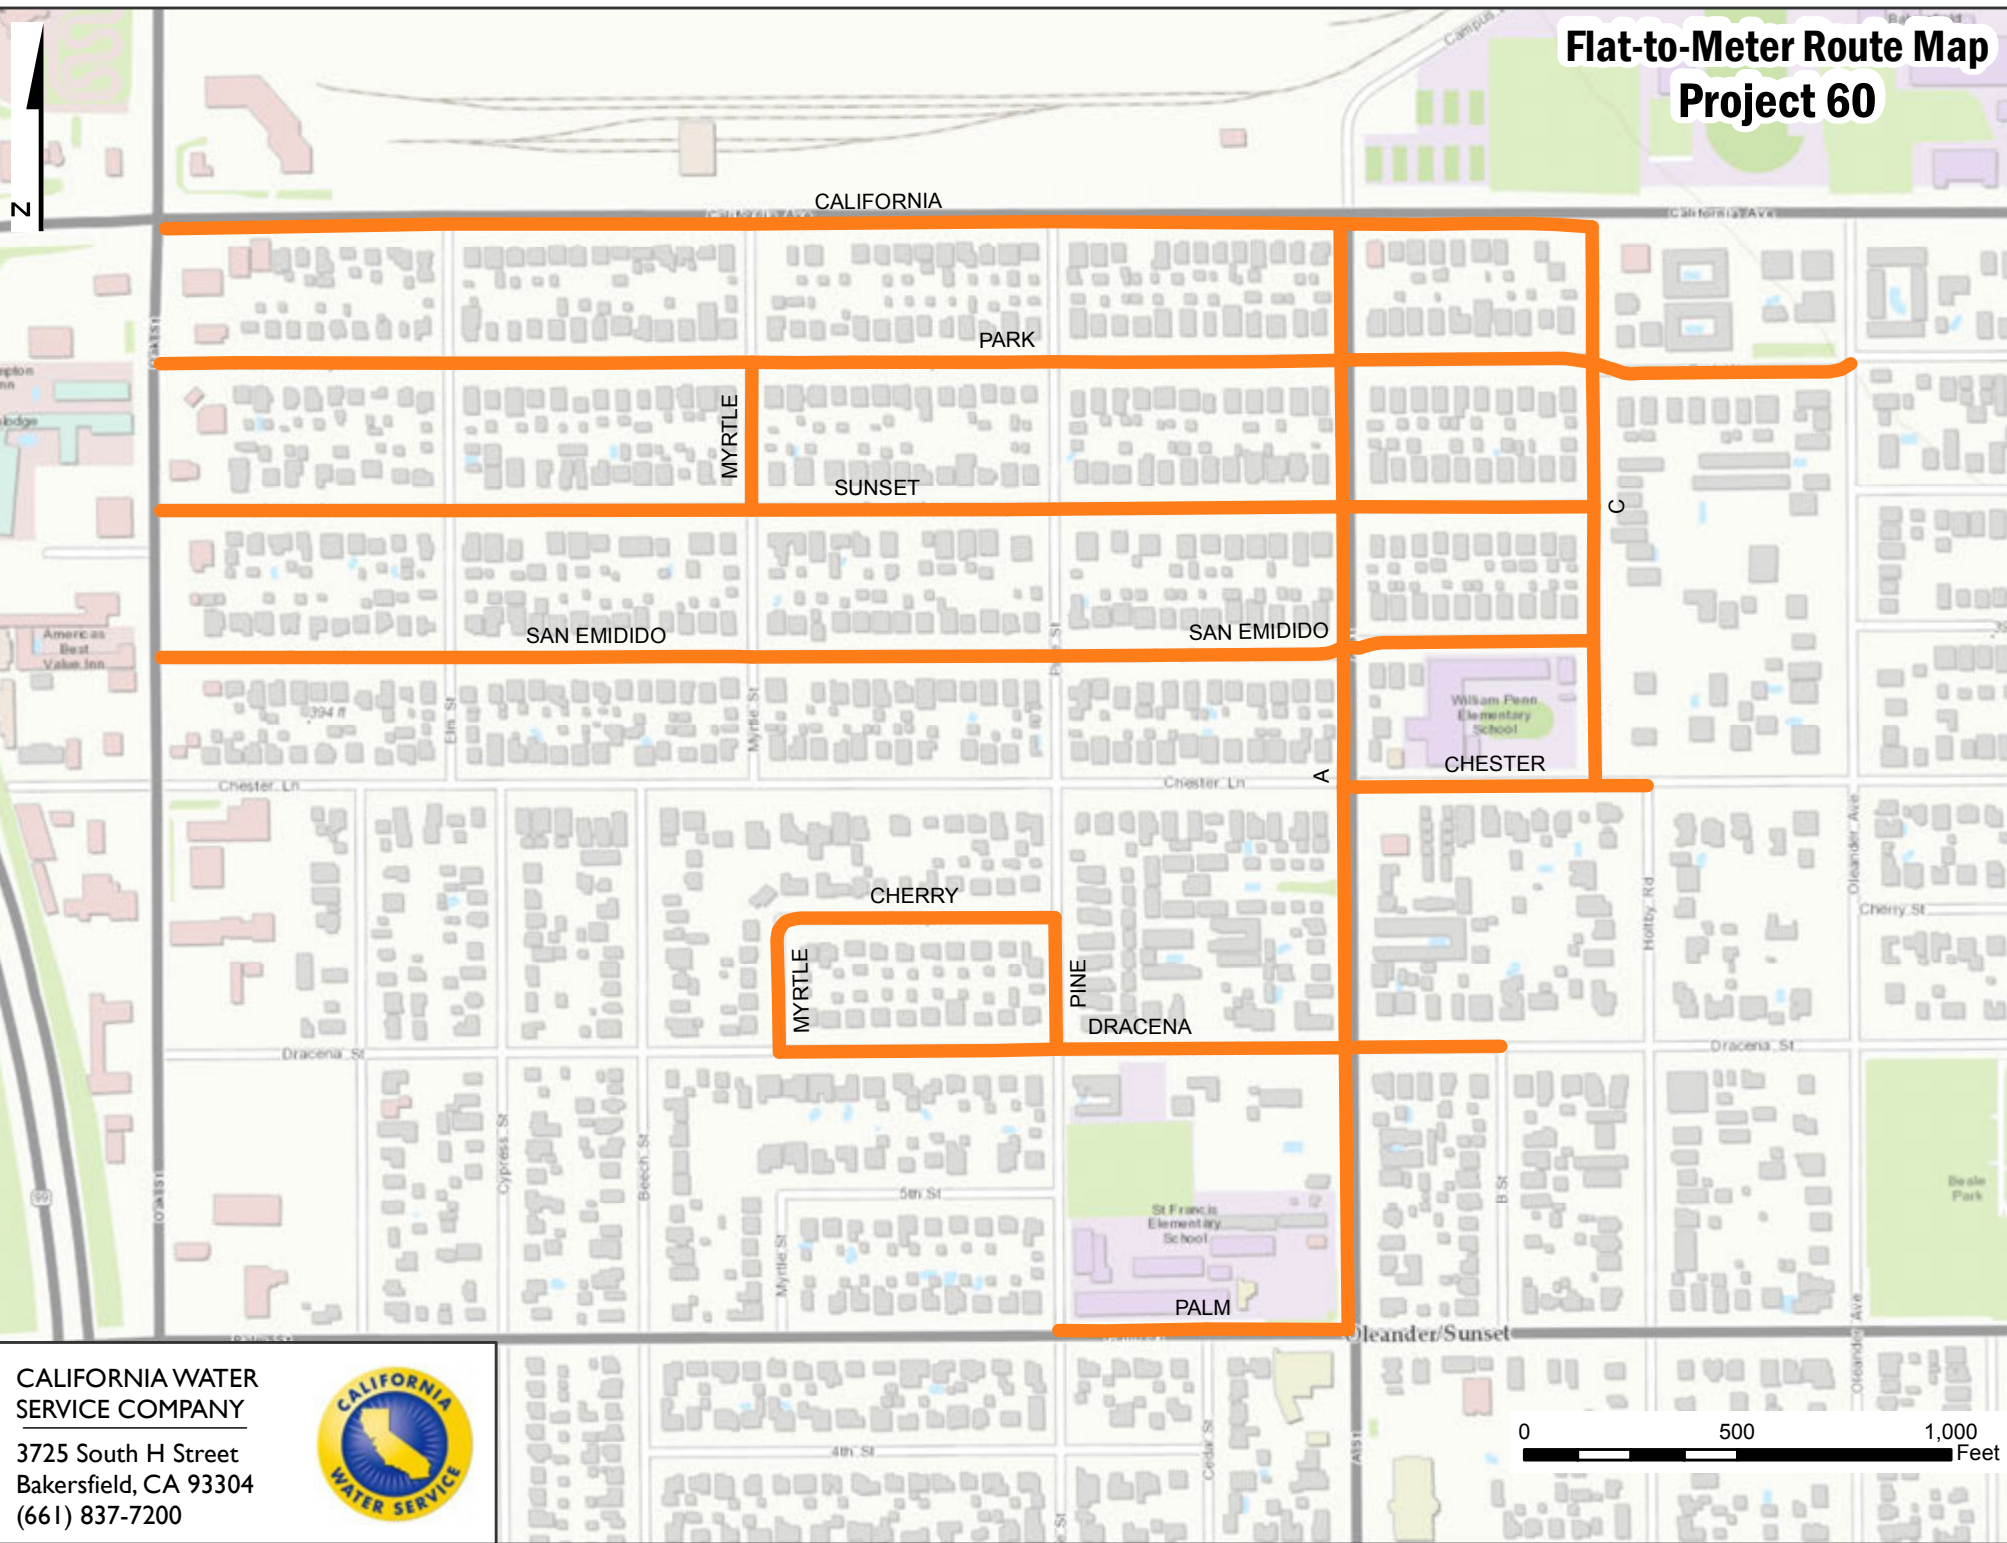

Flat-to-Meter Route Map Project 60

CALIFORNIA WATER
SERVICE COMPANY
3725 South H Street
Bakersfield, CA 93304
(661) 837-7200