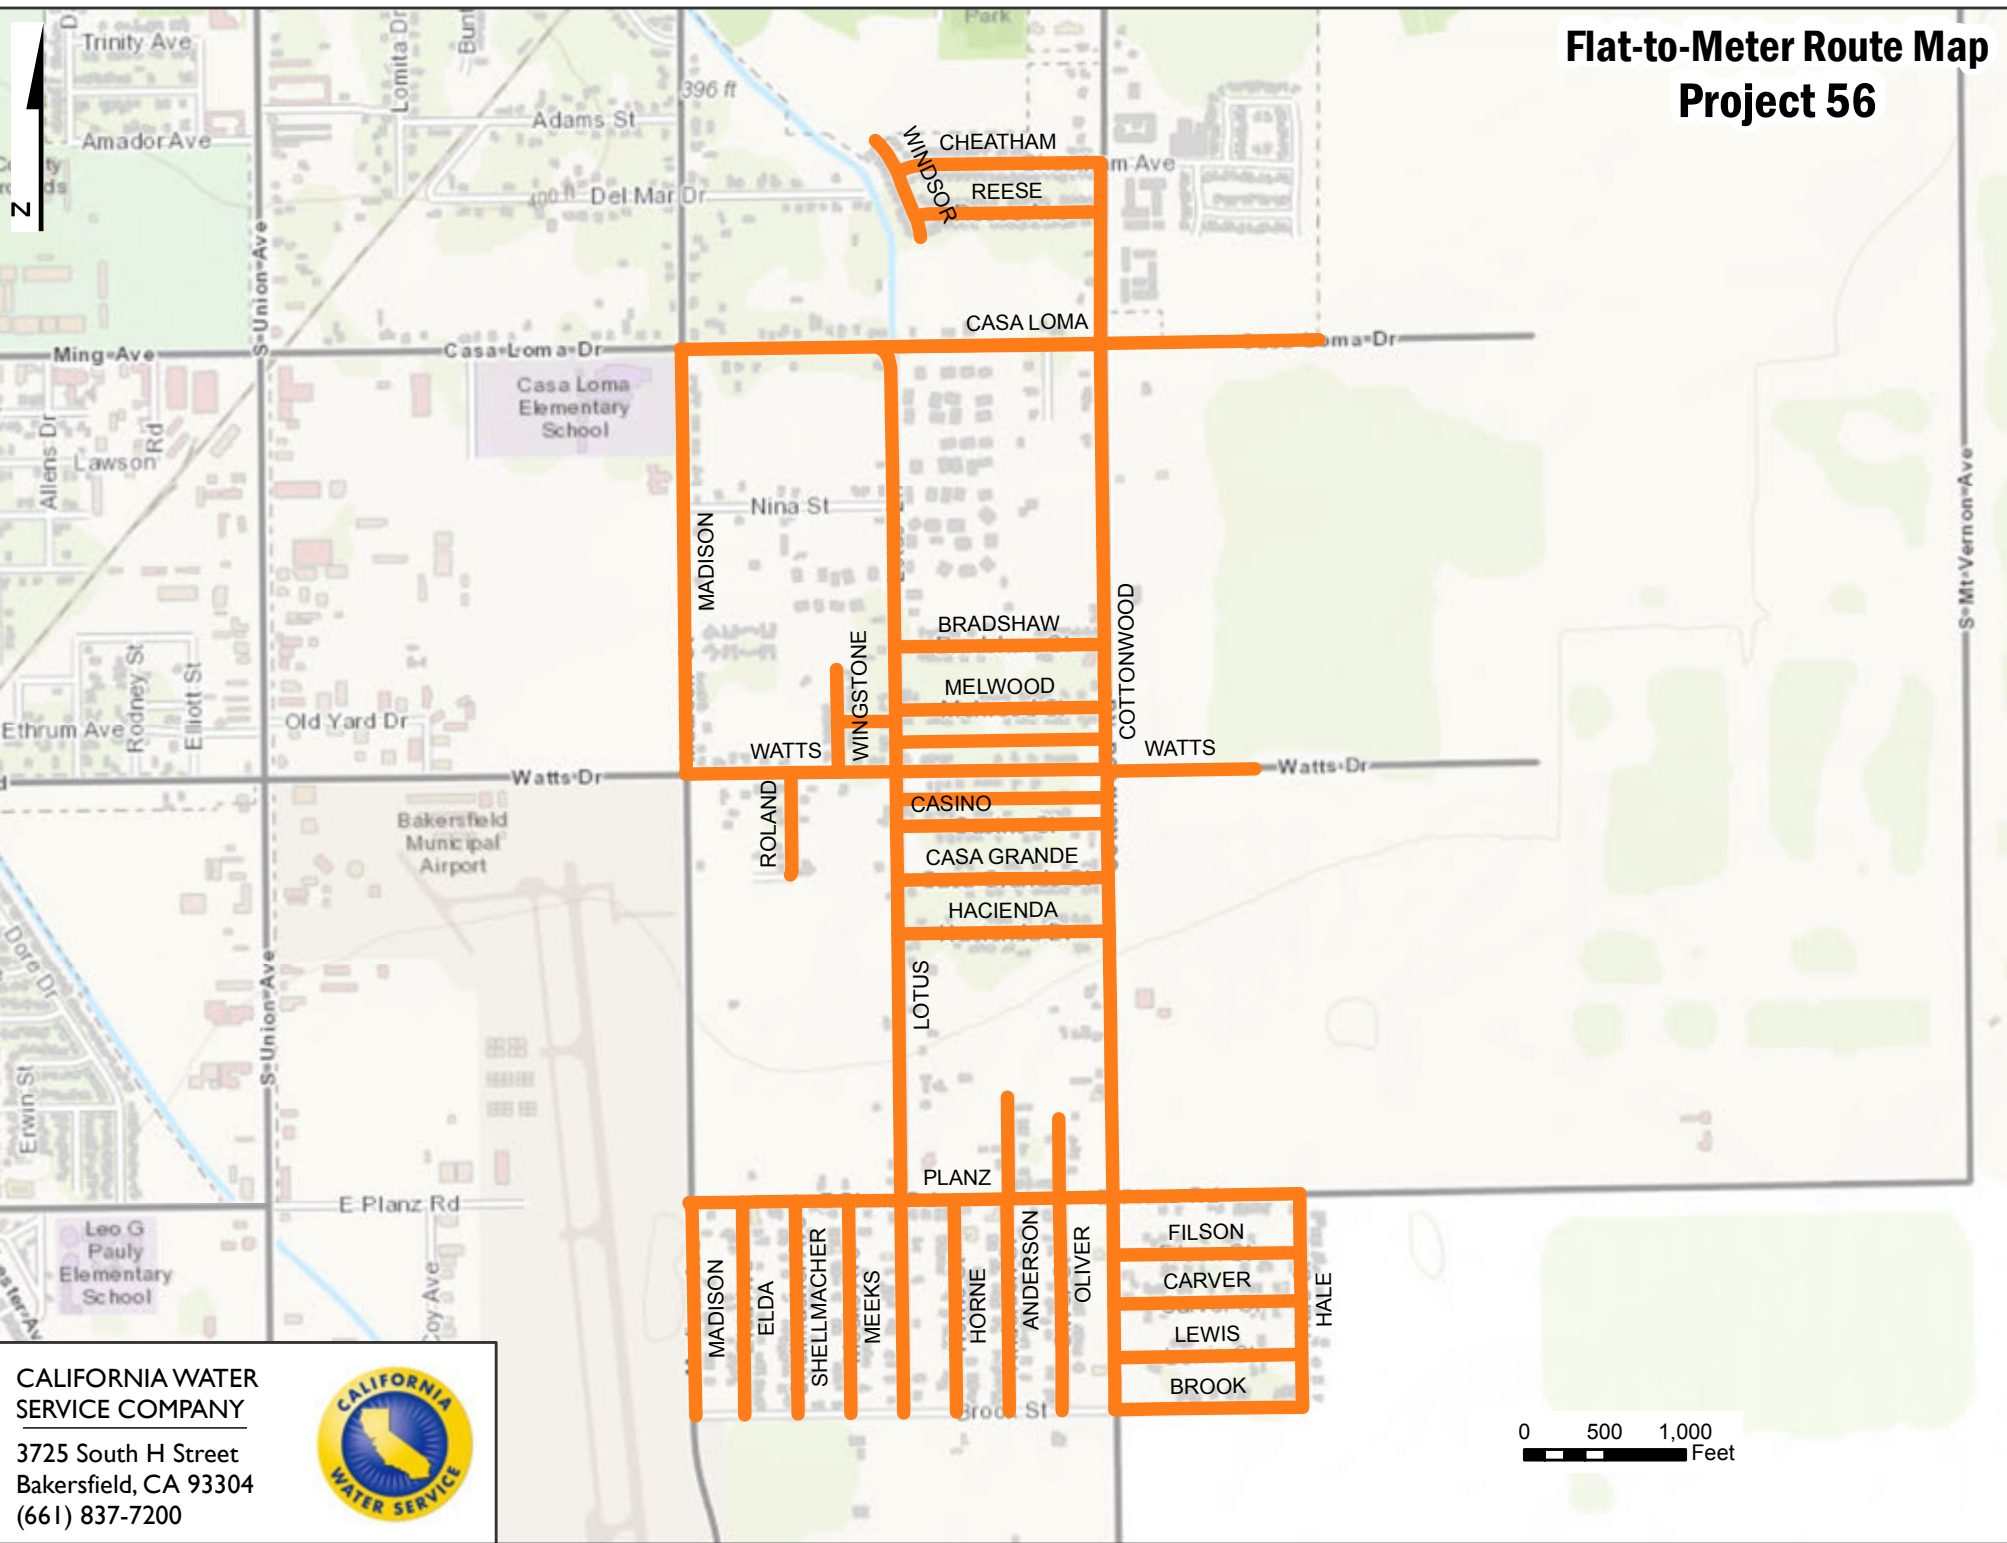

Flat-to-Meter Route Map Project 56

CALIFORNIA WATER SERVICE COMPANY
 3725 South H Street
 Bakersfield, CA 93304
 (661) 837-7200