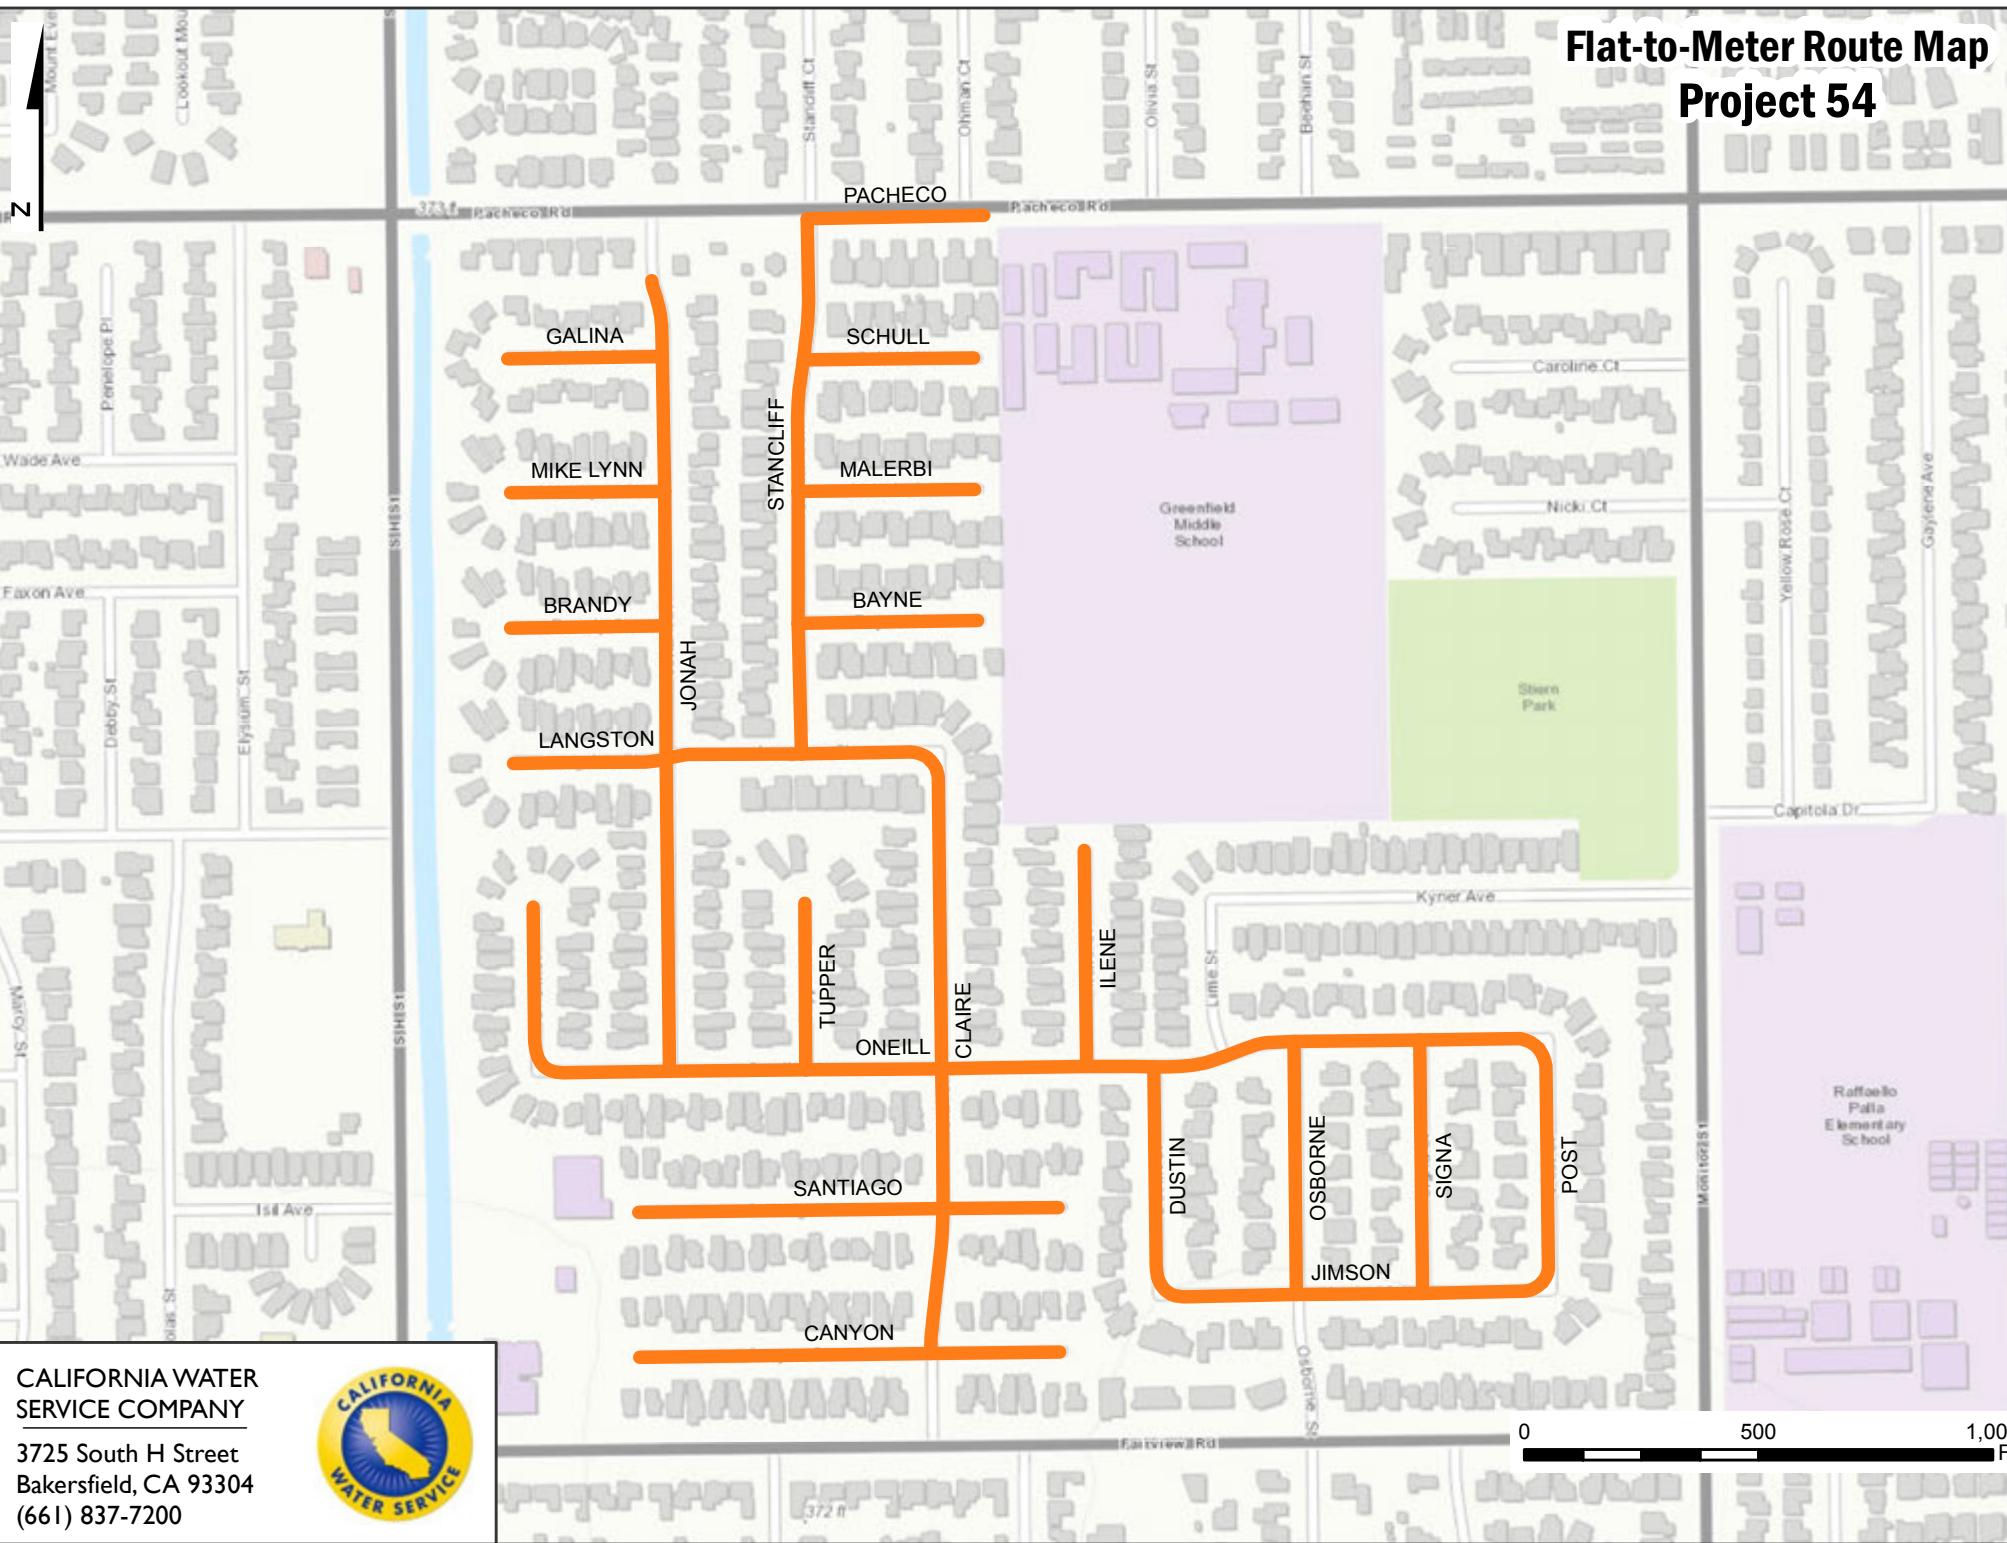

# Flat-to-Meter Route Map Project 54

CALIFORNIA WATER  
SERVICE COMPANY  
3725 South H Street  
Bakersfield, CA 93304  
(661) 837-7200

0 500 1,000 Feet