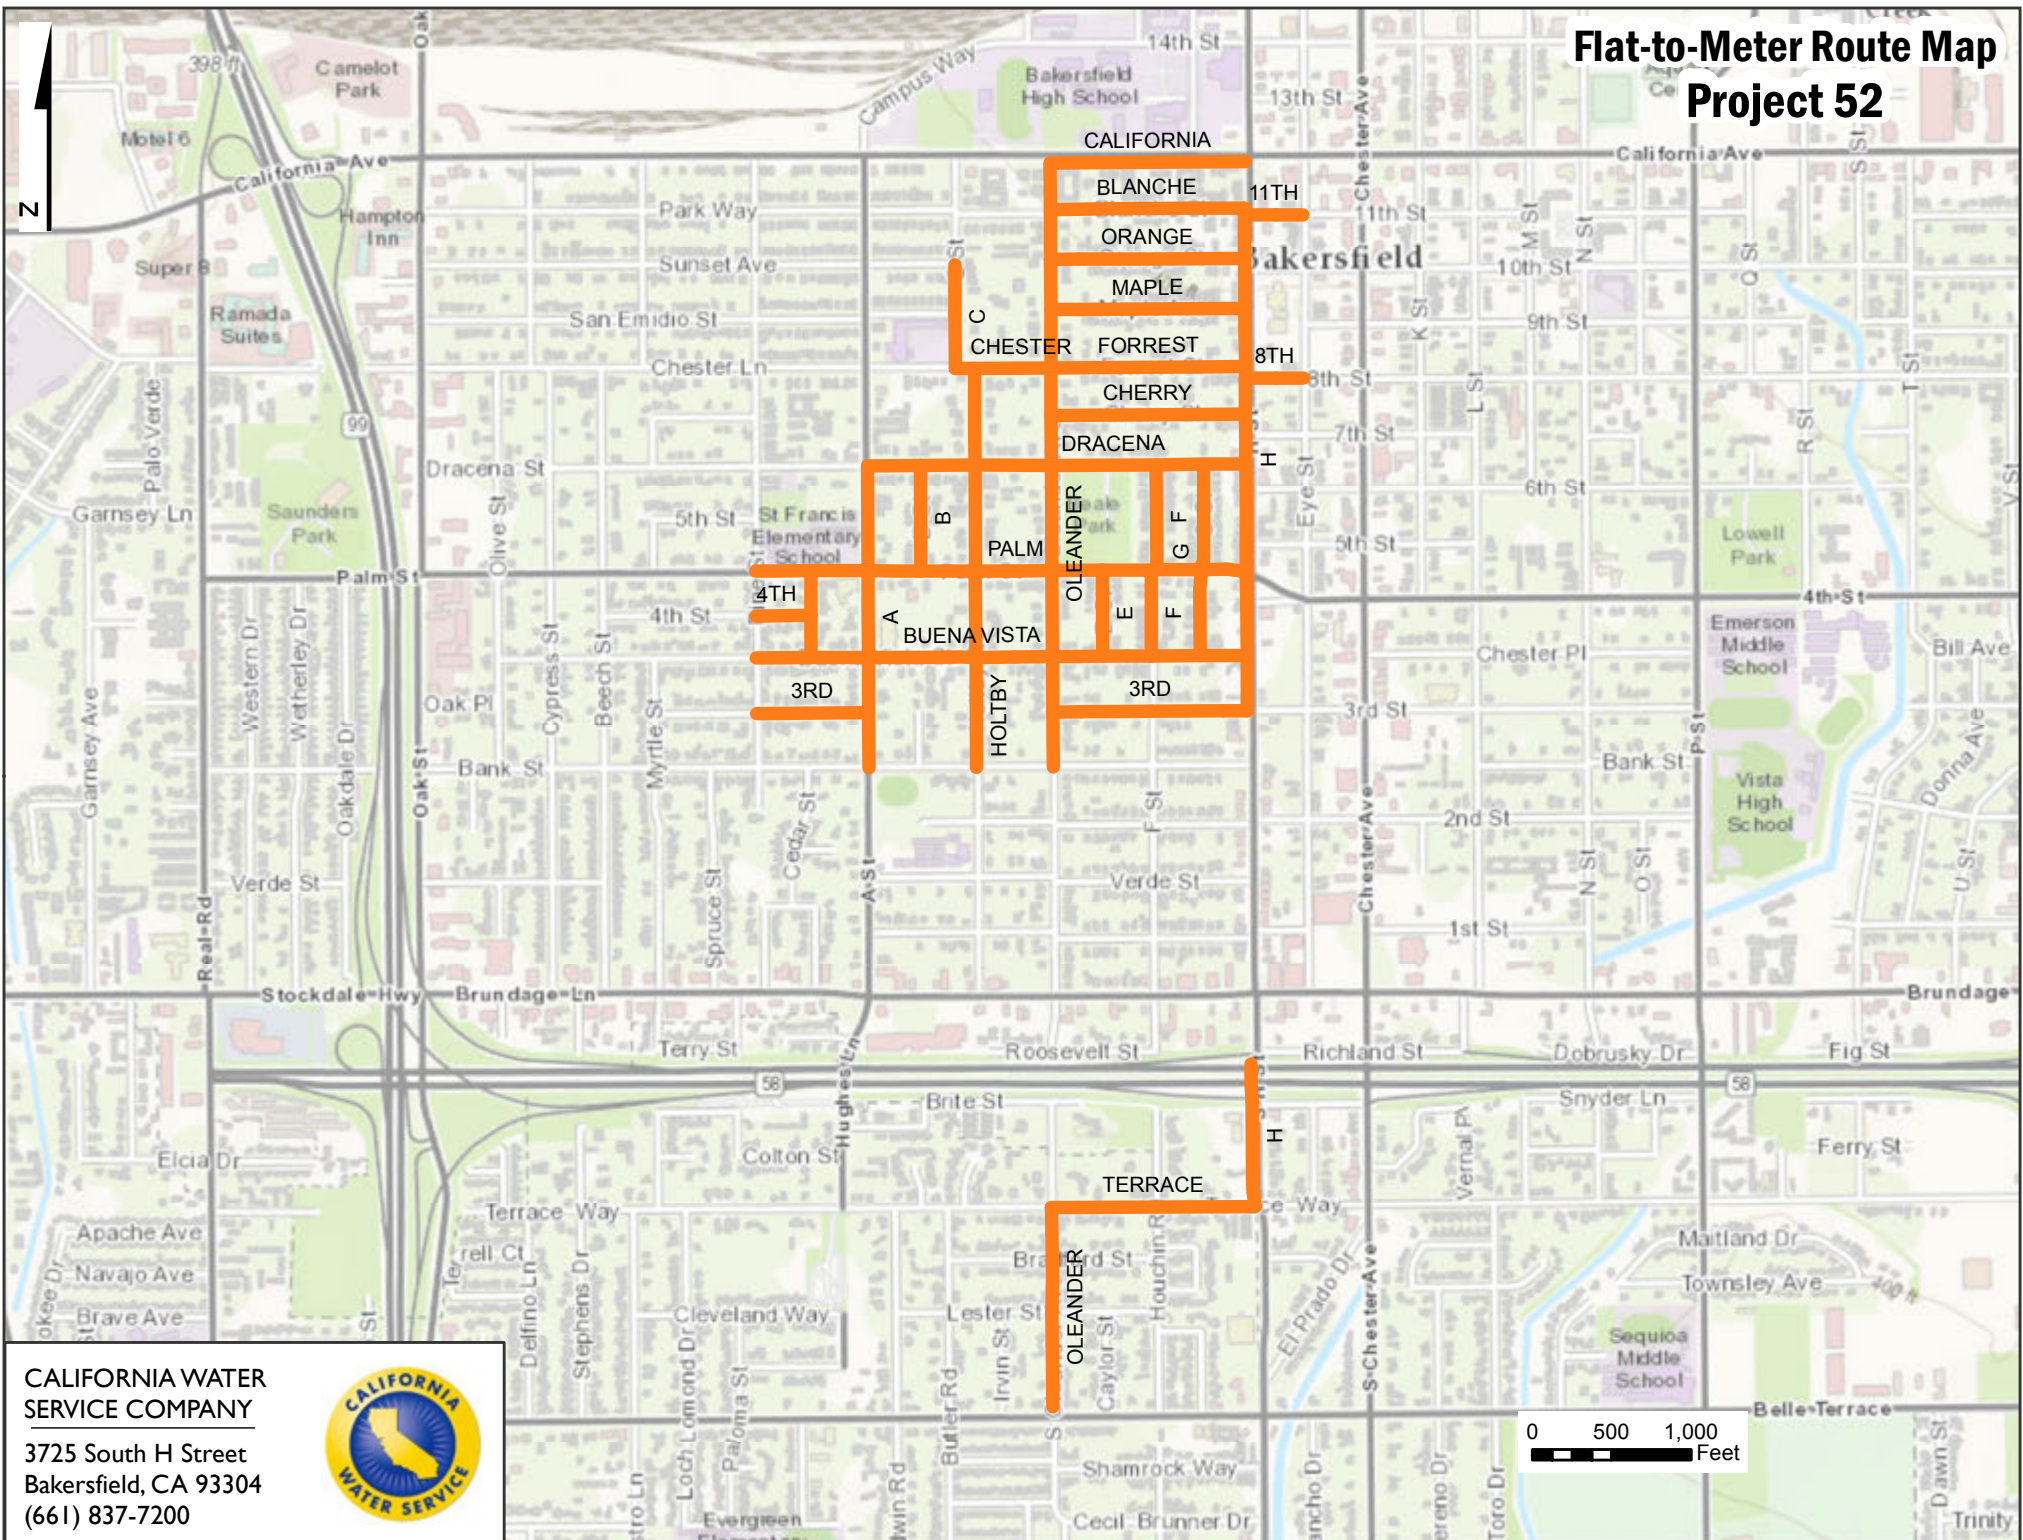

Flat-to-Meter Route Map Project 52

CALIFORNIA WATER SERVICE COMPANY

3725 South H Street
Bakersfield, CA 93304
(661) 837-7200

0 500 1,000
Feet