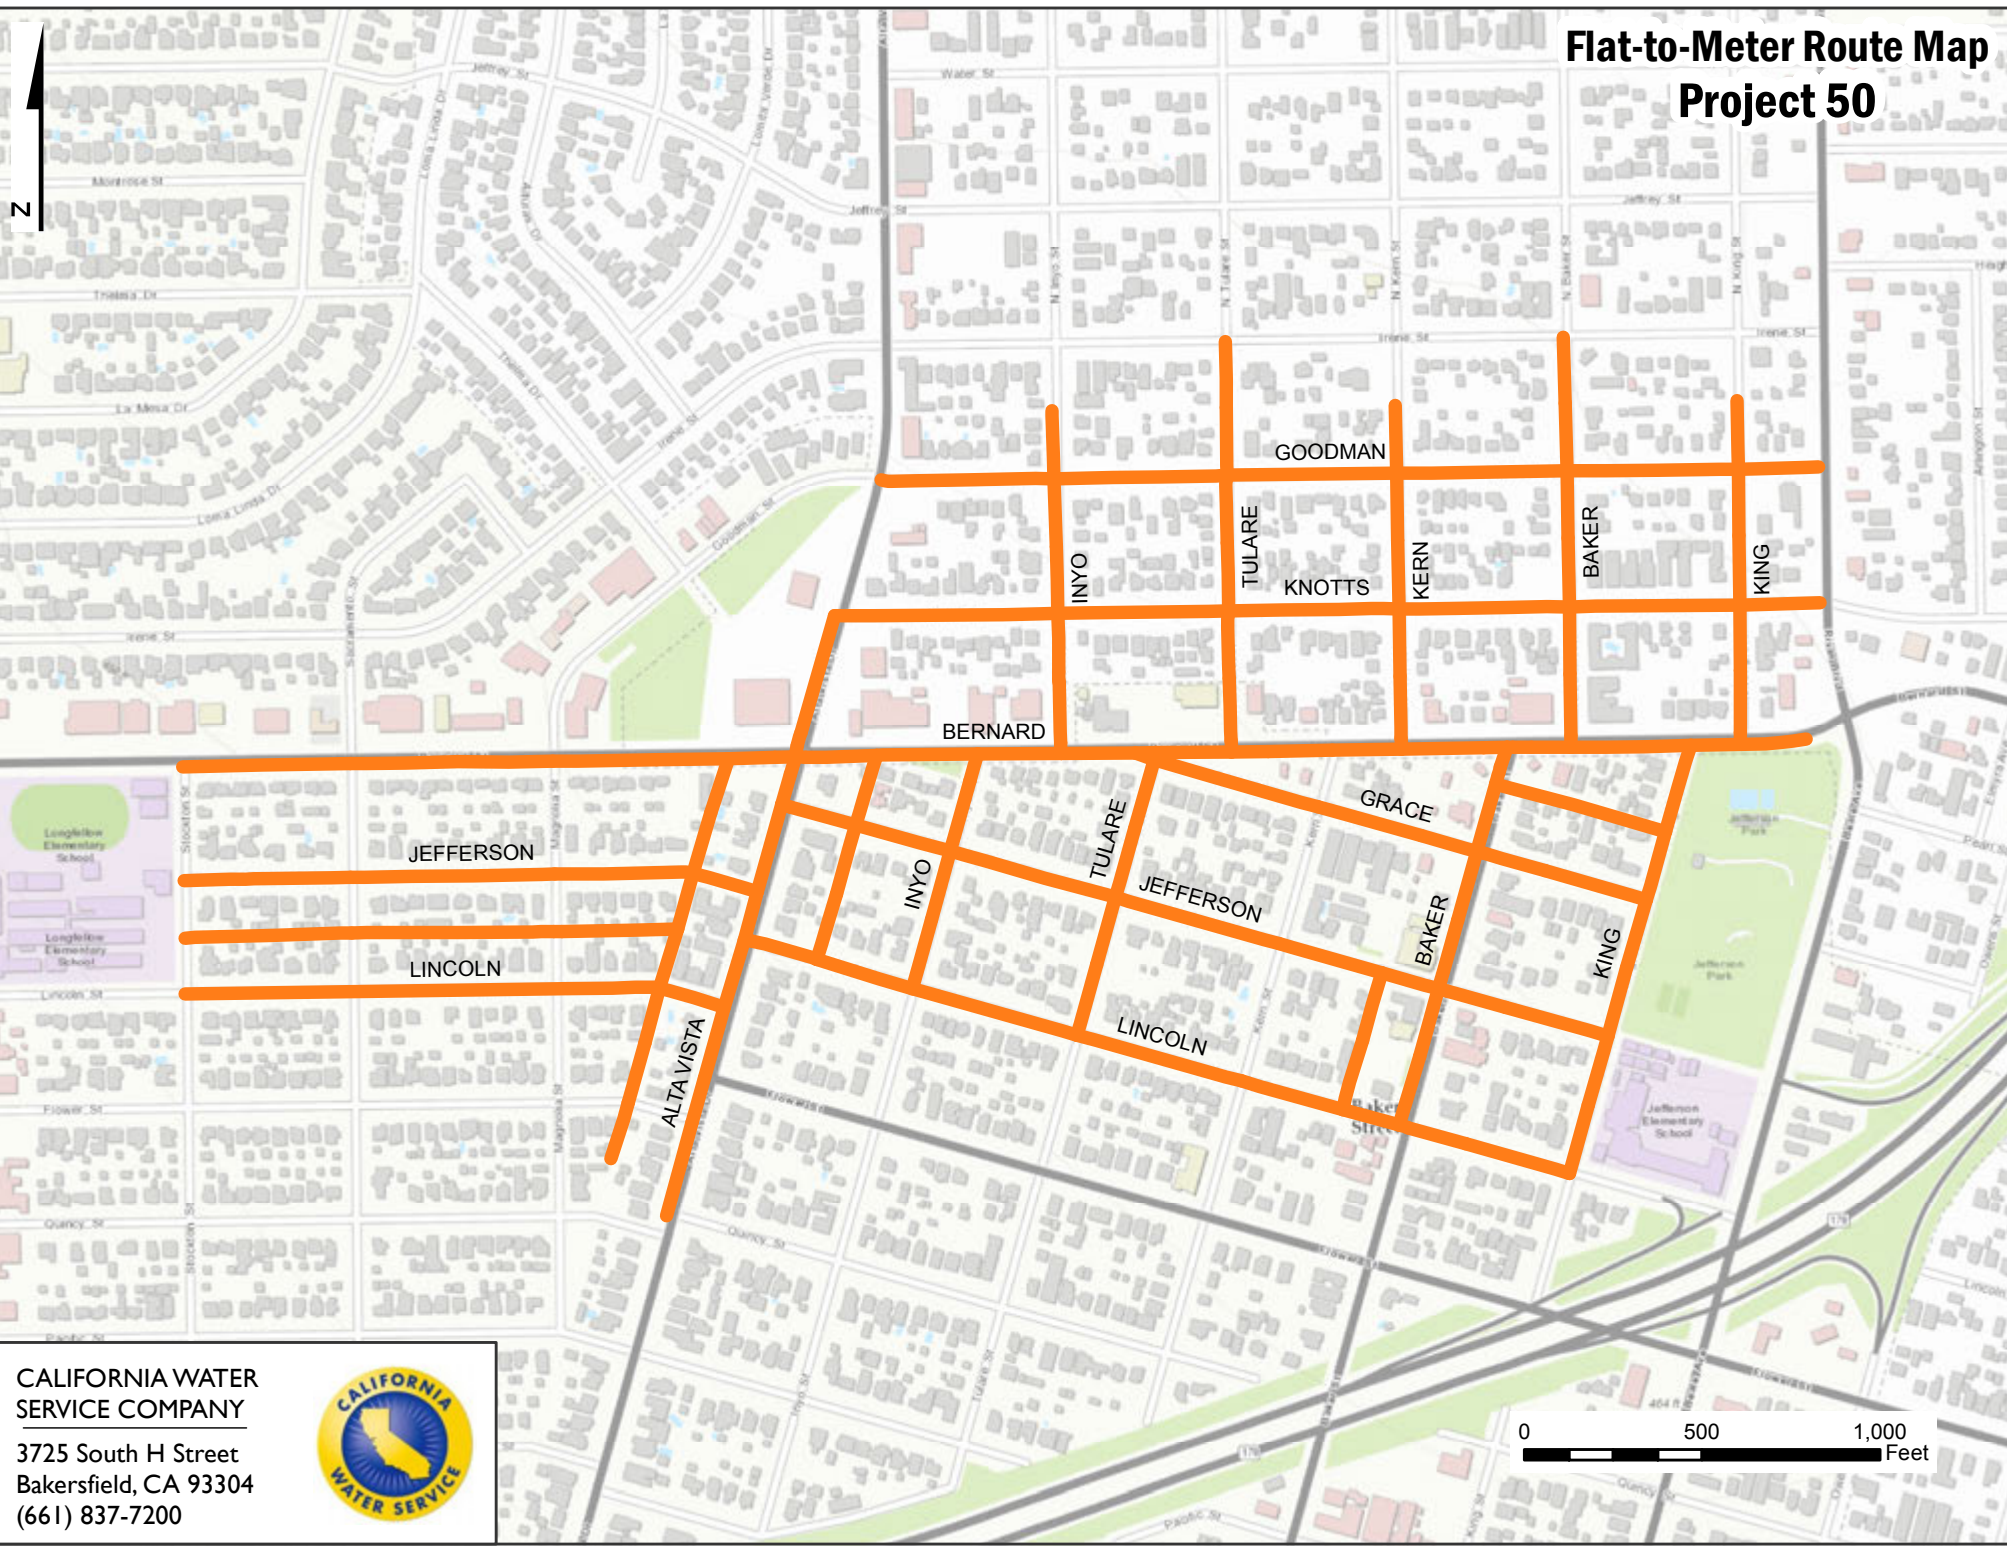

Flat-to-Meter Route Map Project 50

CALIFORNIA WATER
SERVICE COMPANY
3725 South H Street
Bakersfield, CA 93304
(661) 837-7200