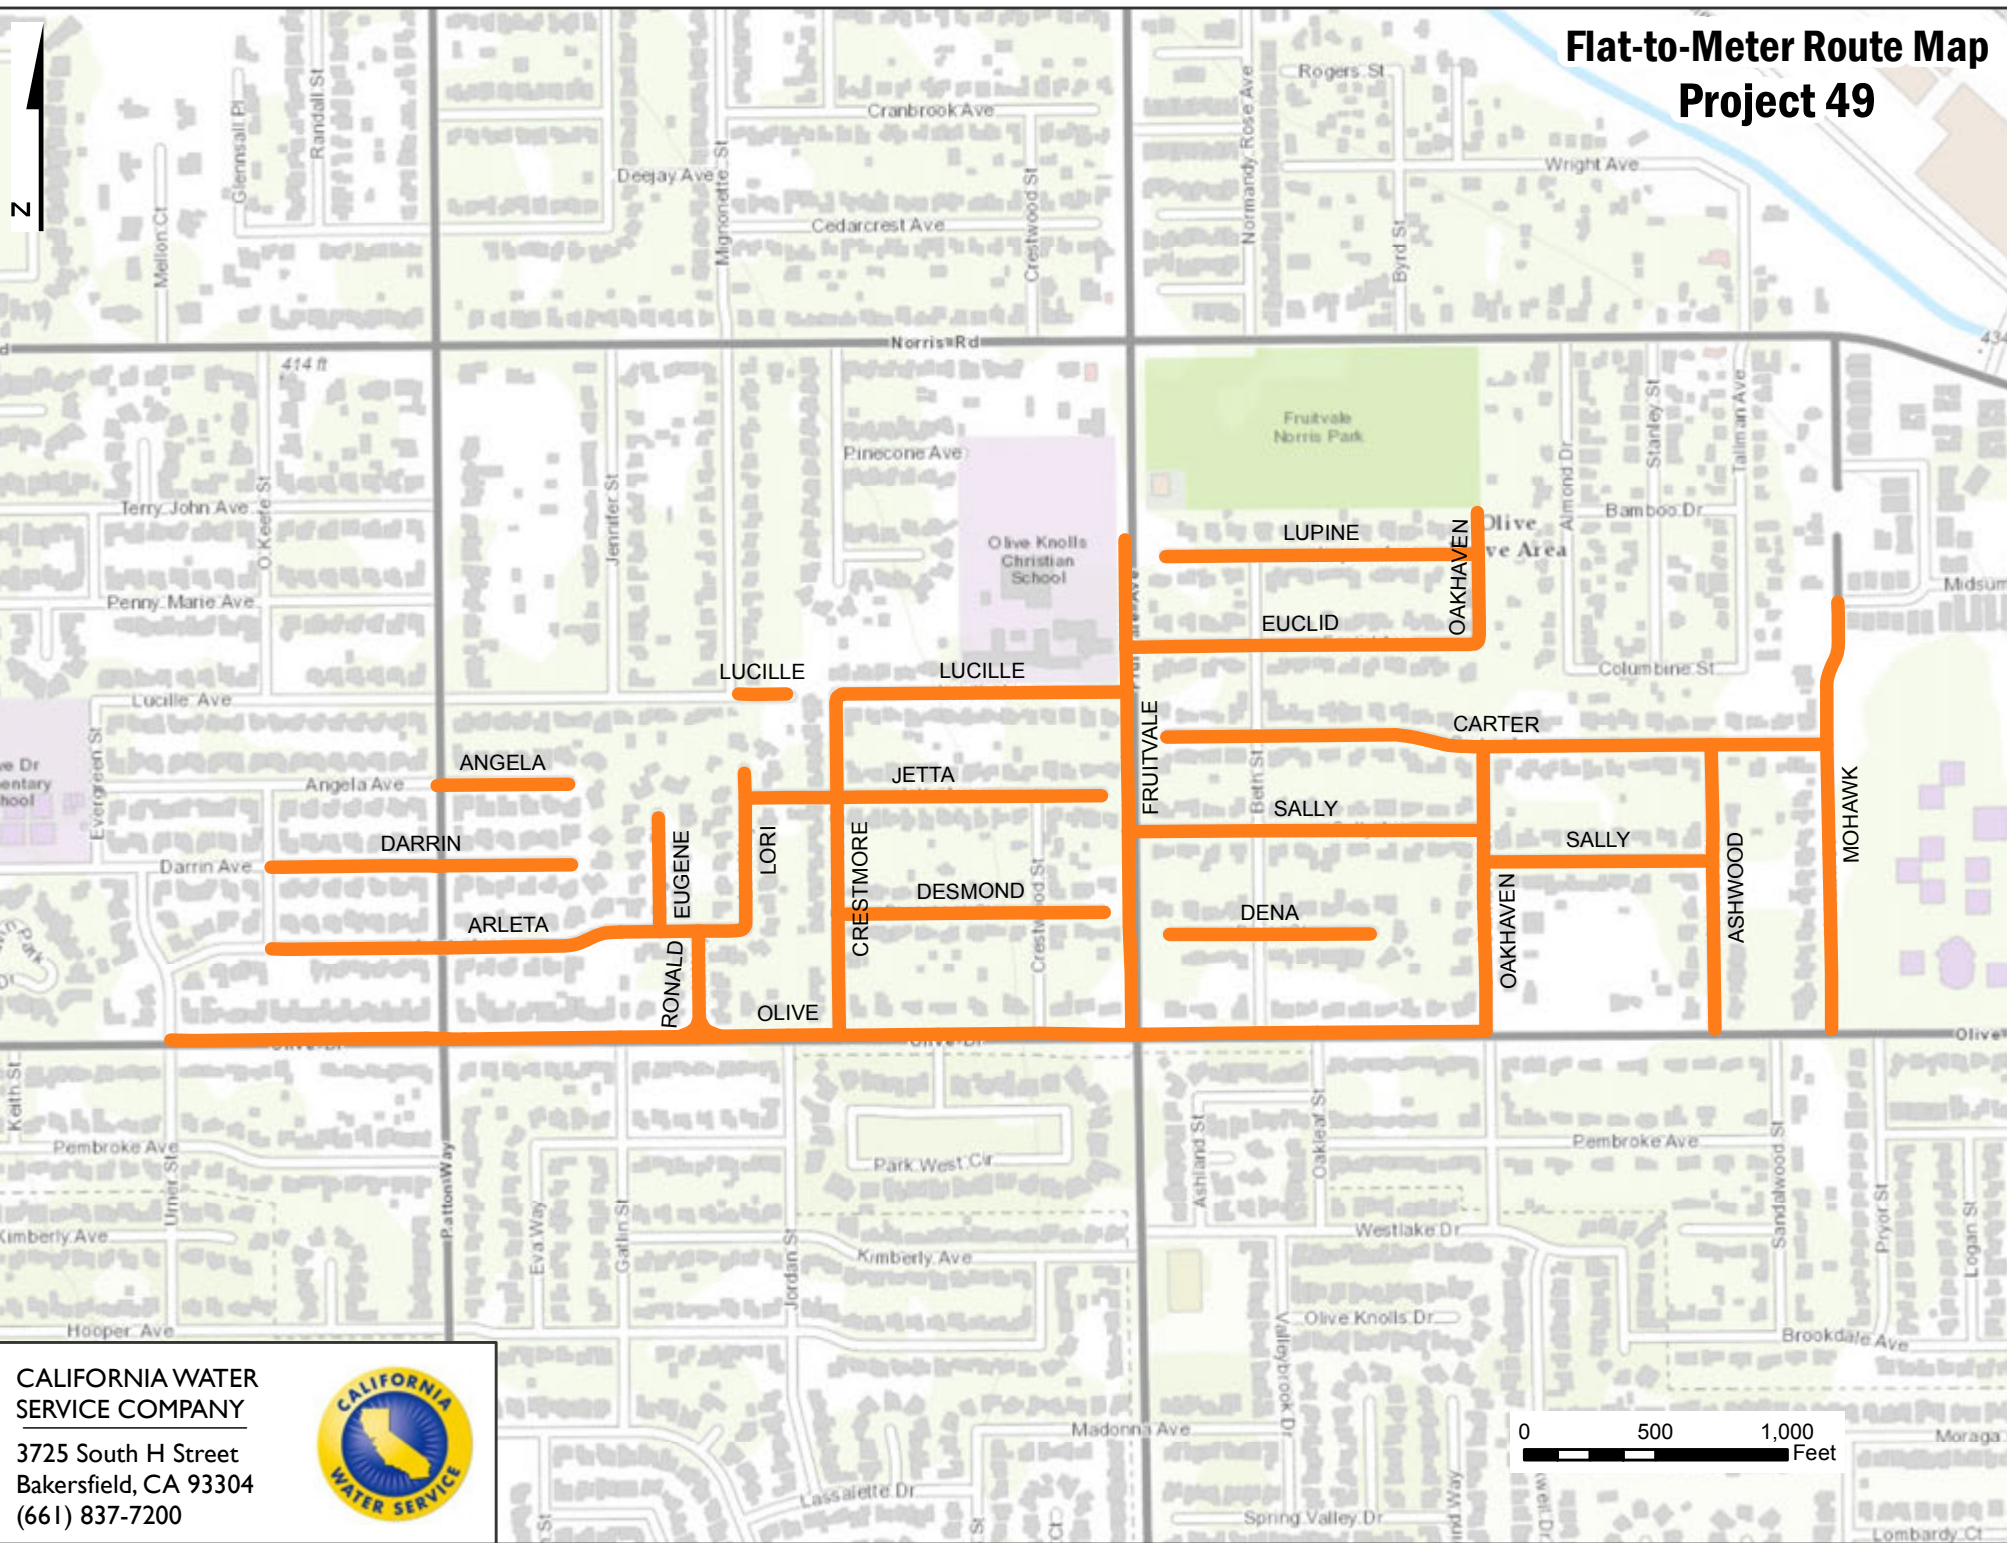

Flat-to-Meter Route Map Project 49

CALIFORNIA WATER SERVICE COMPANY
 3725 South H Street
 Bakersfield, CA 93304
 (661) 837-7200