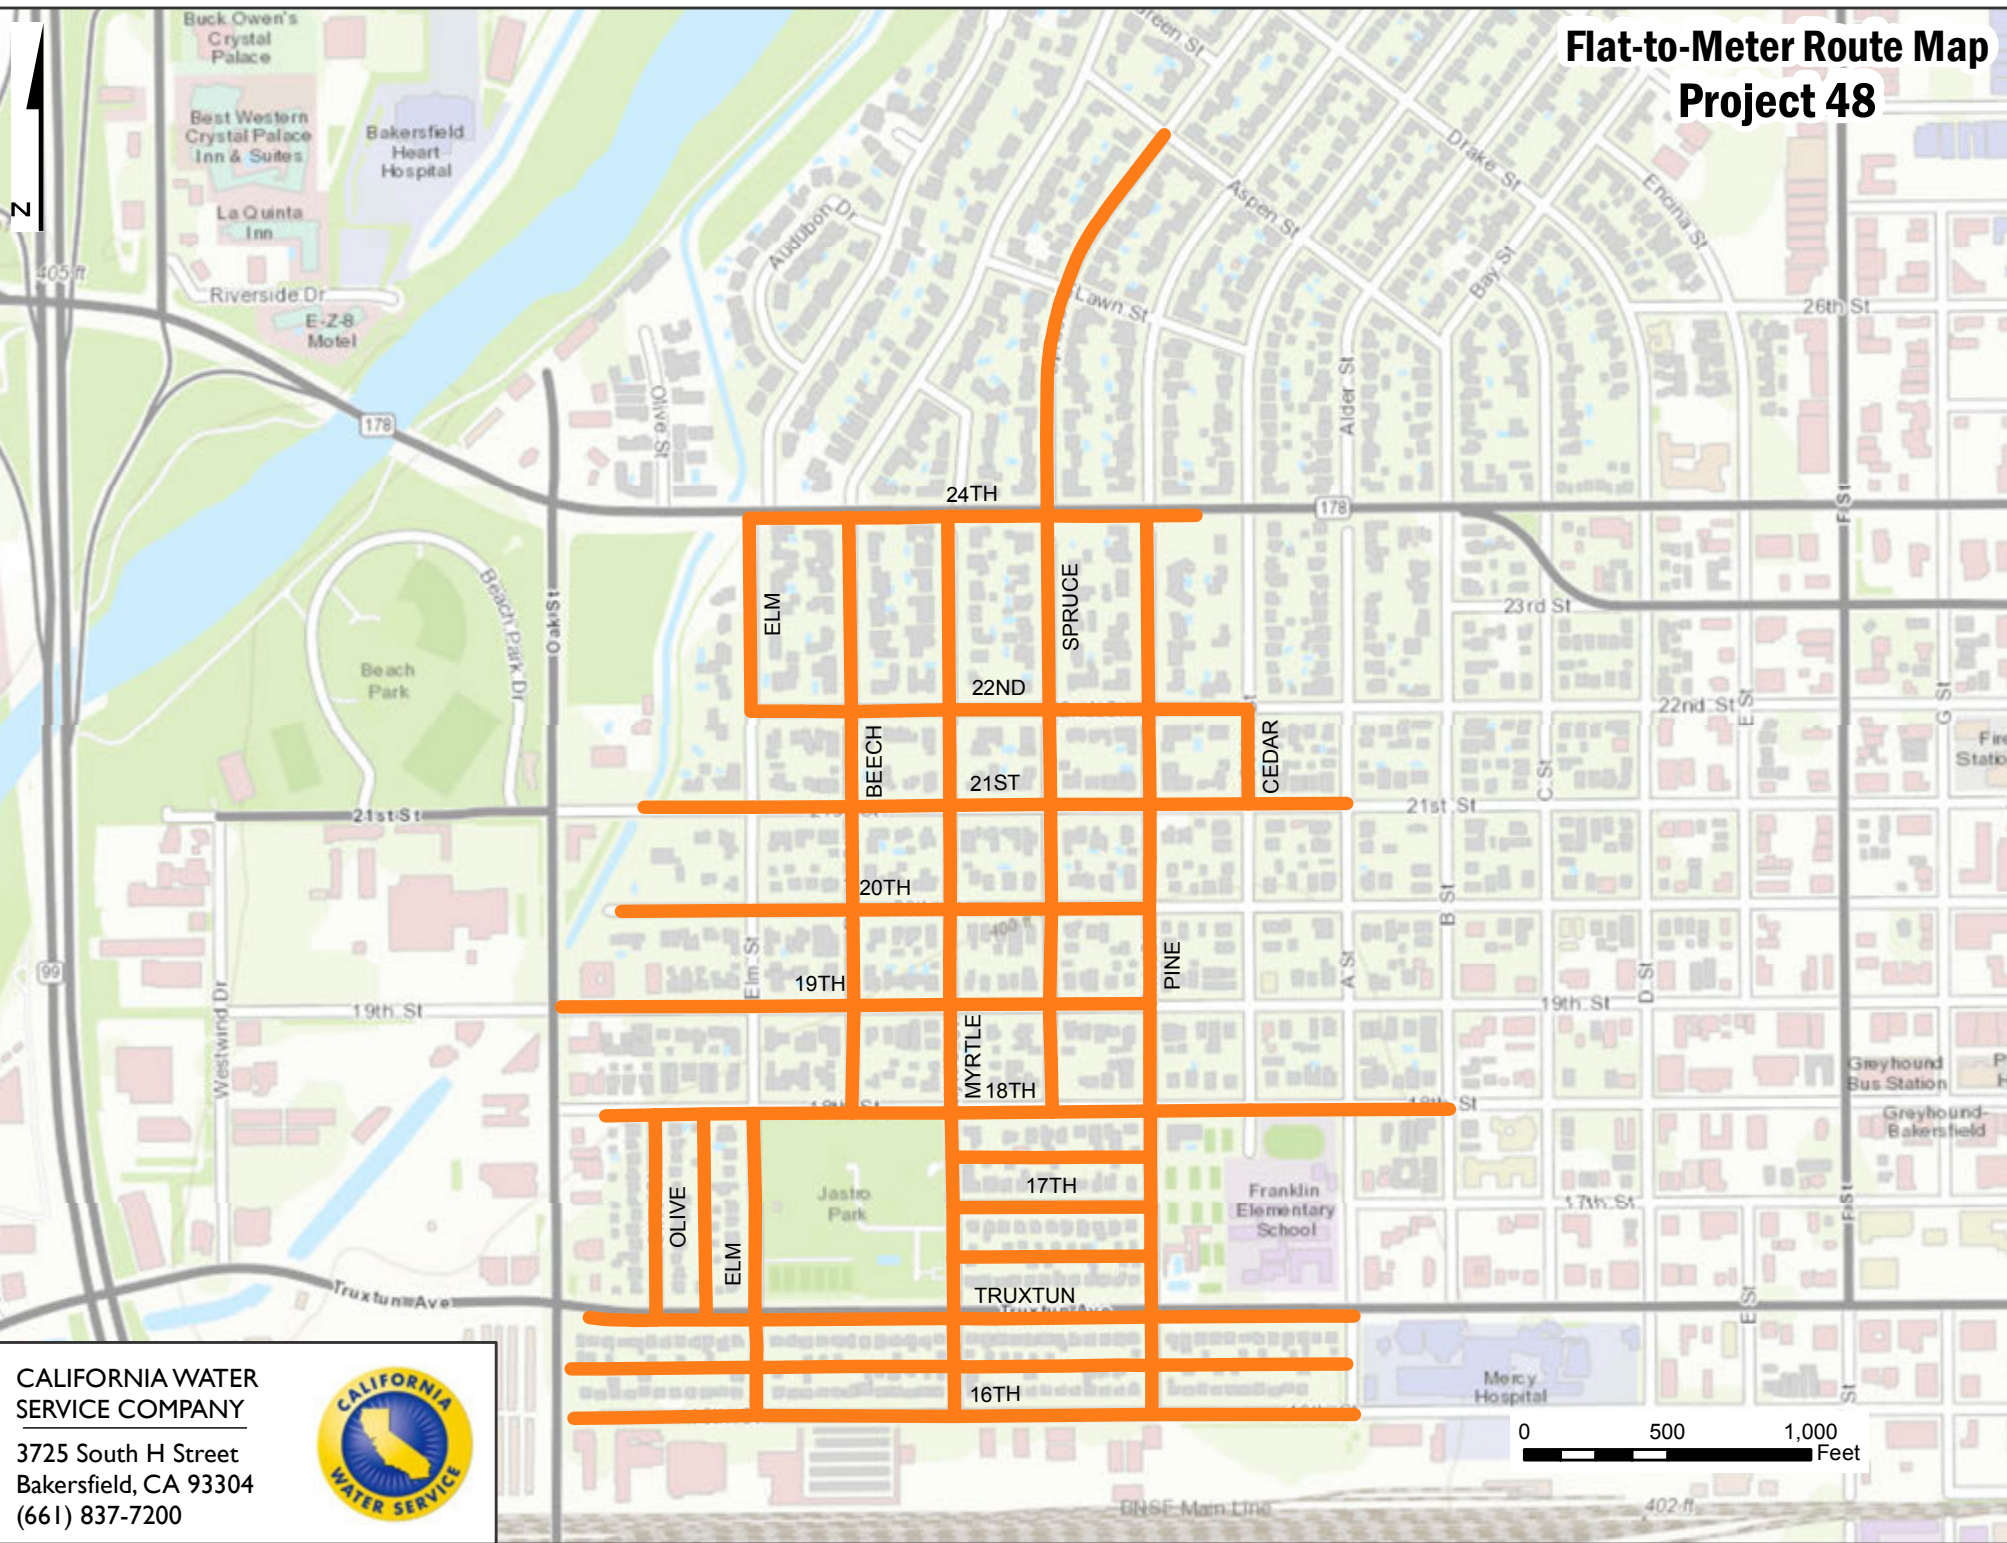

Flat-to-Meter Route Map Project 48

CALIFORNIA WATER
SERVICE COMPANY
3725 South H Street
Bakersfield, CA 93304
(661) 837-7200