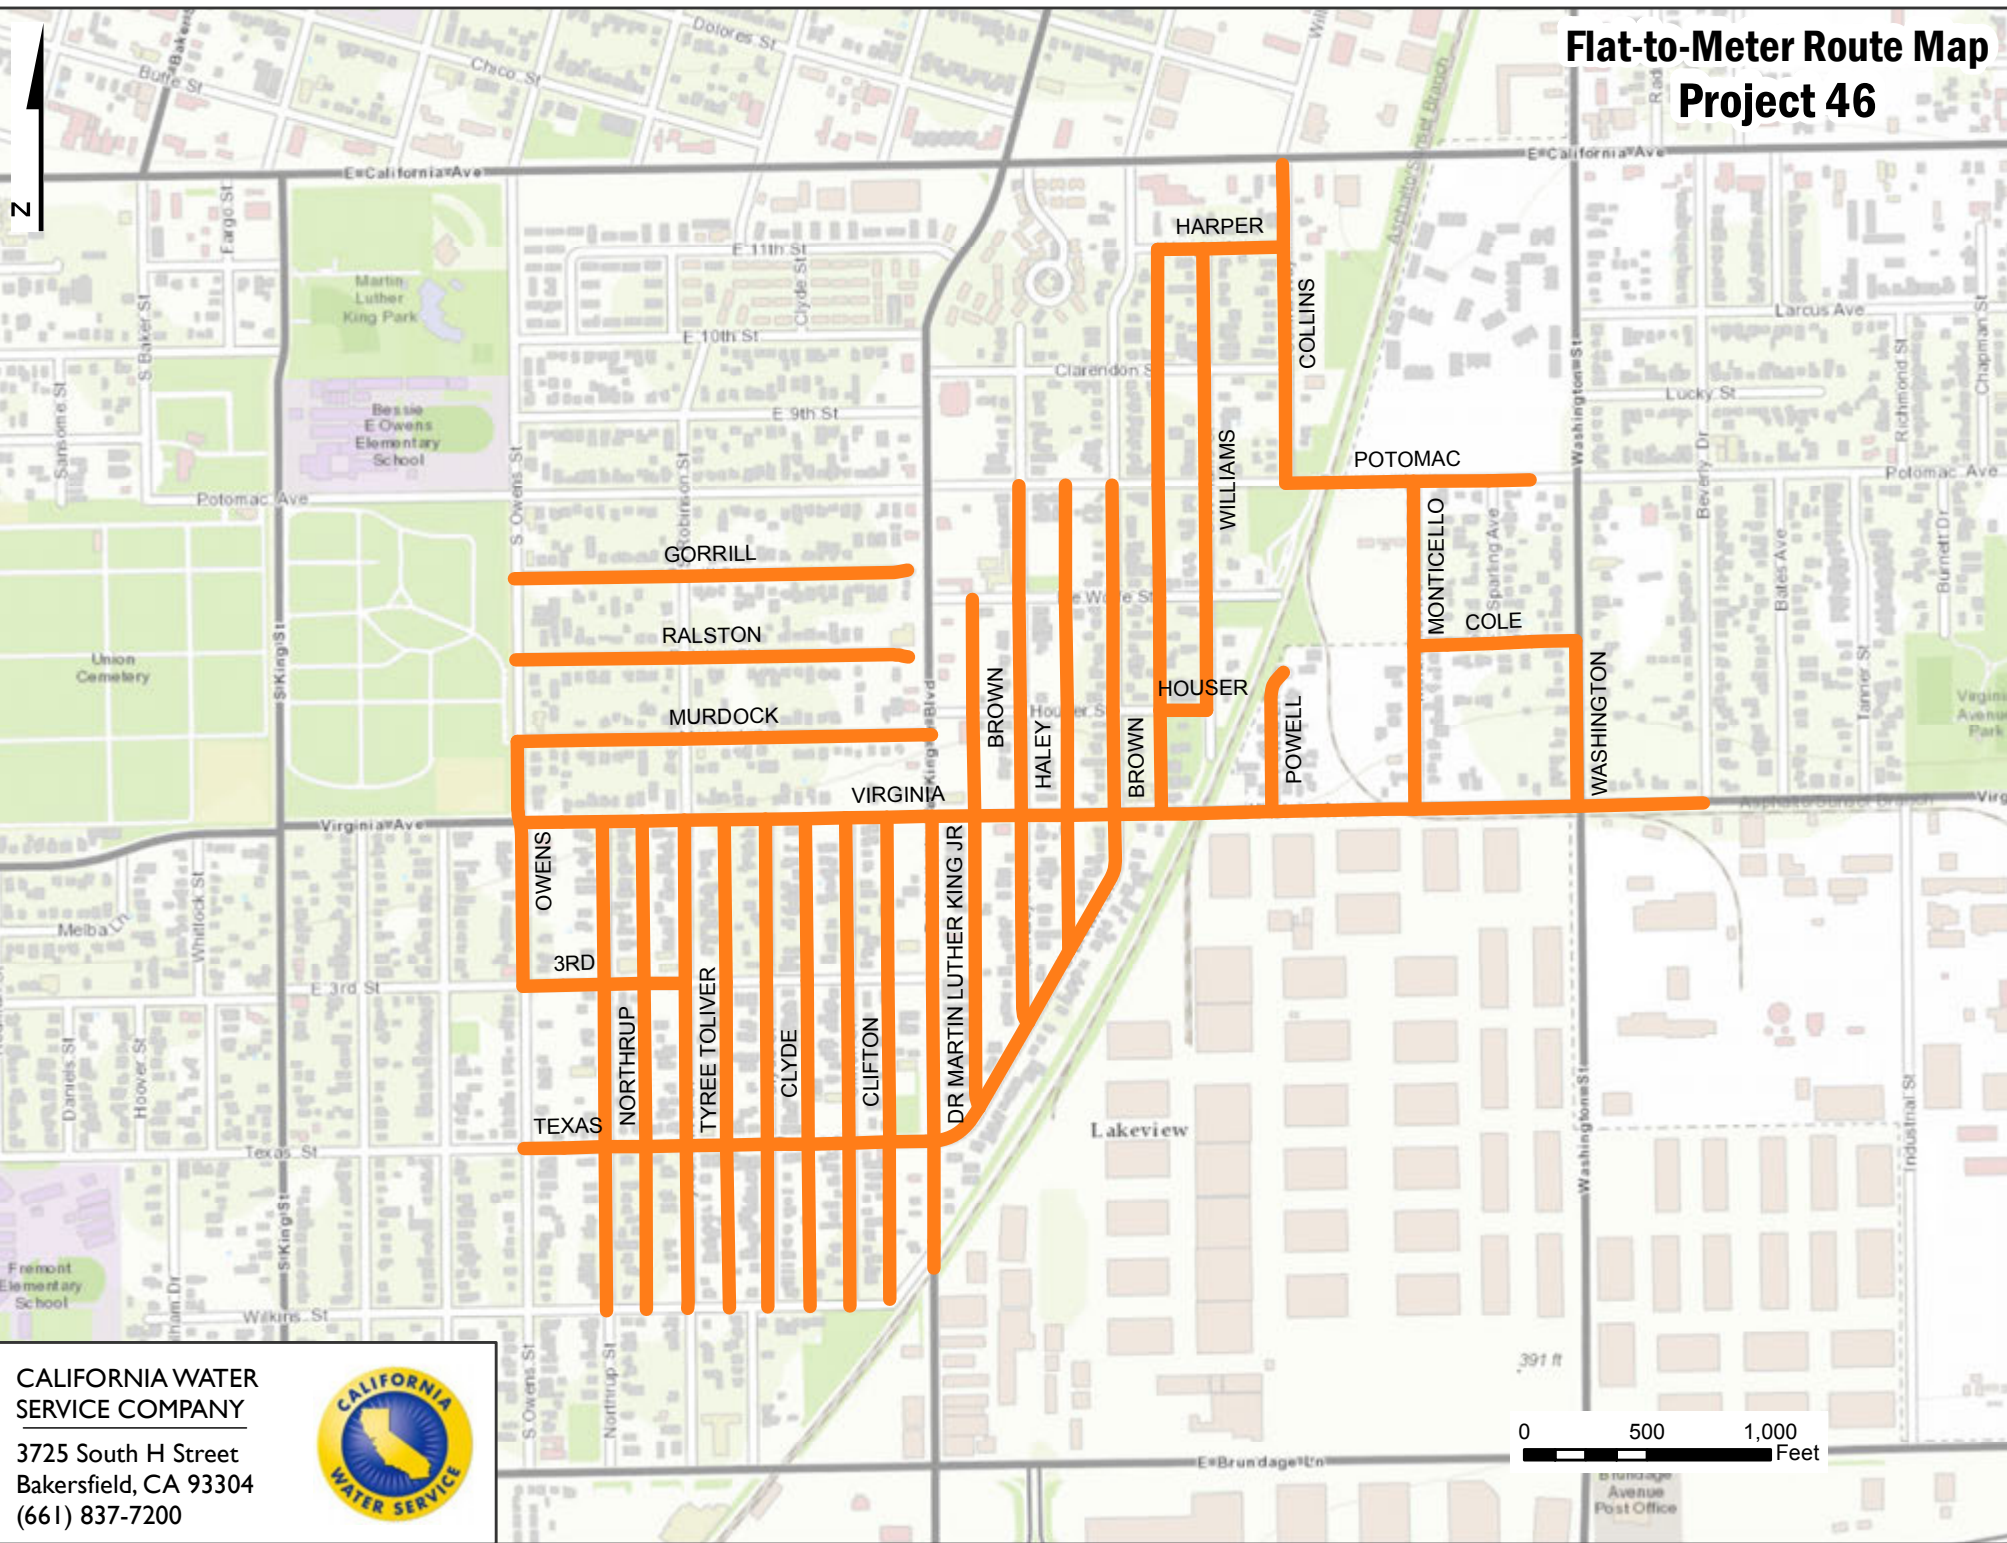

# Flat-to-Meter Route Map Project 46

CALIFORNIA WATER  
SERVICE COMPANY  
3725 South H Street  
Bakersfield, CA 93304  
(661) 837-7200

0 500 1,000  
Feet