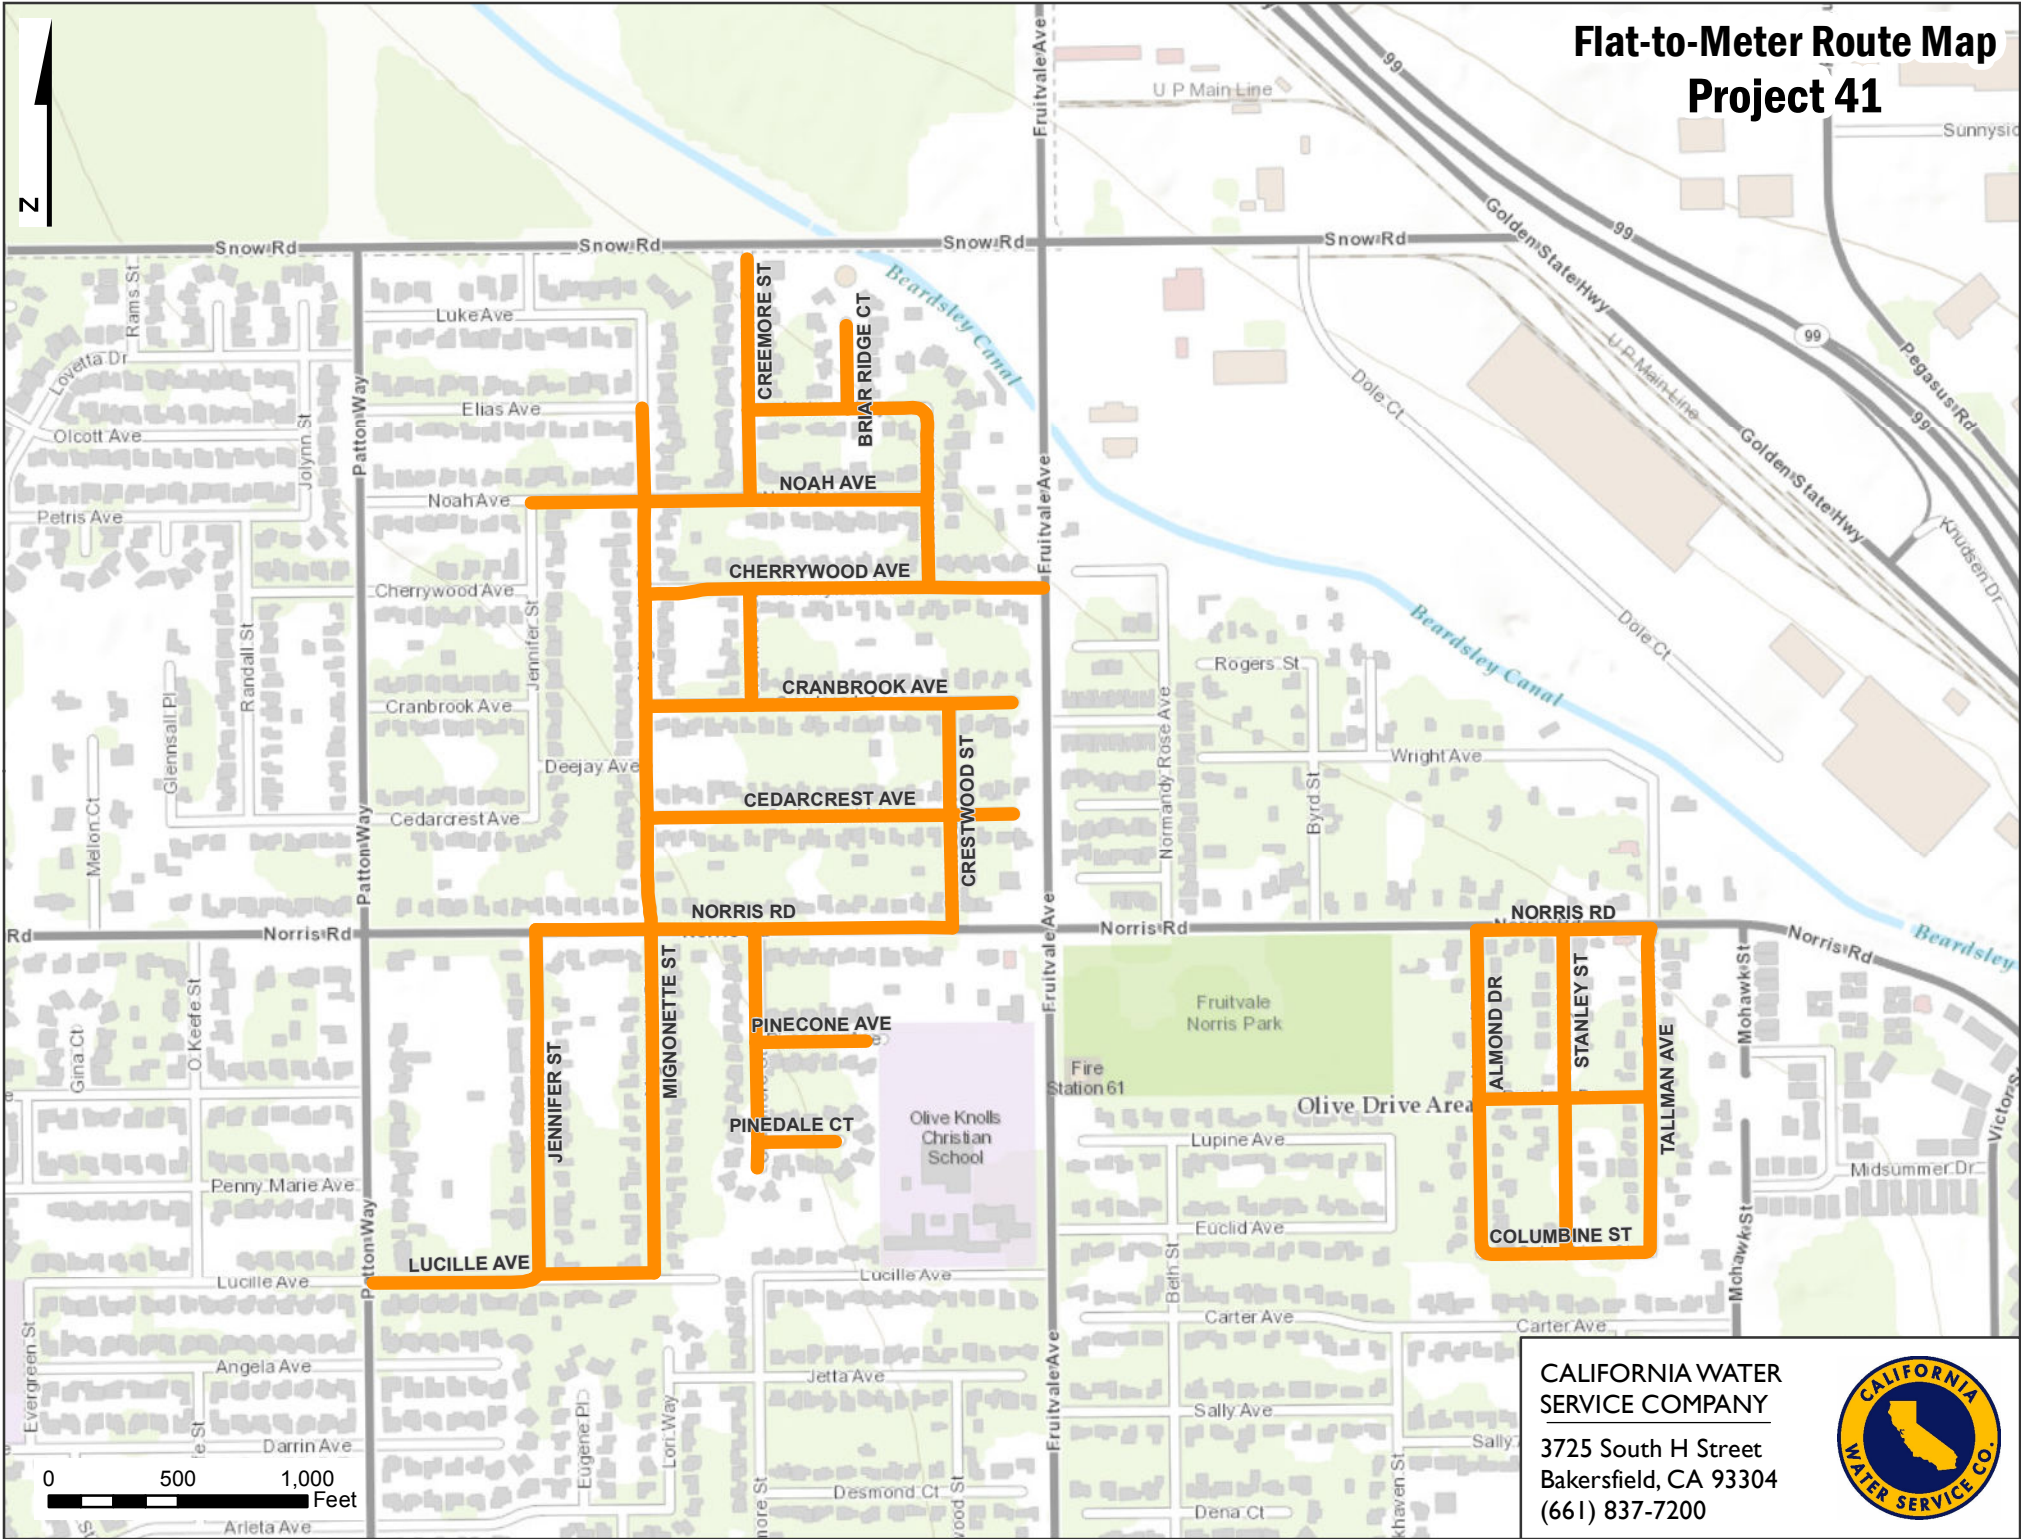

# Flat-to-Meter Route Map Project 41

CALIFORNIA WATER  
SERVICE COMPANY  
3725 South H Street  
Bakersfield, CA 93304  
(661) 837-7200