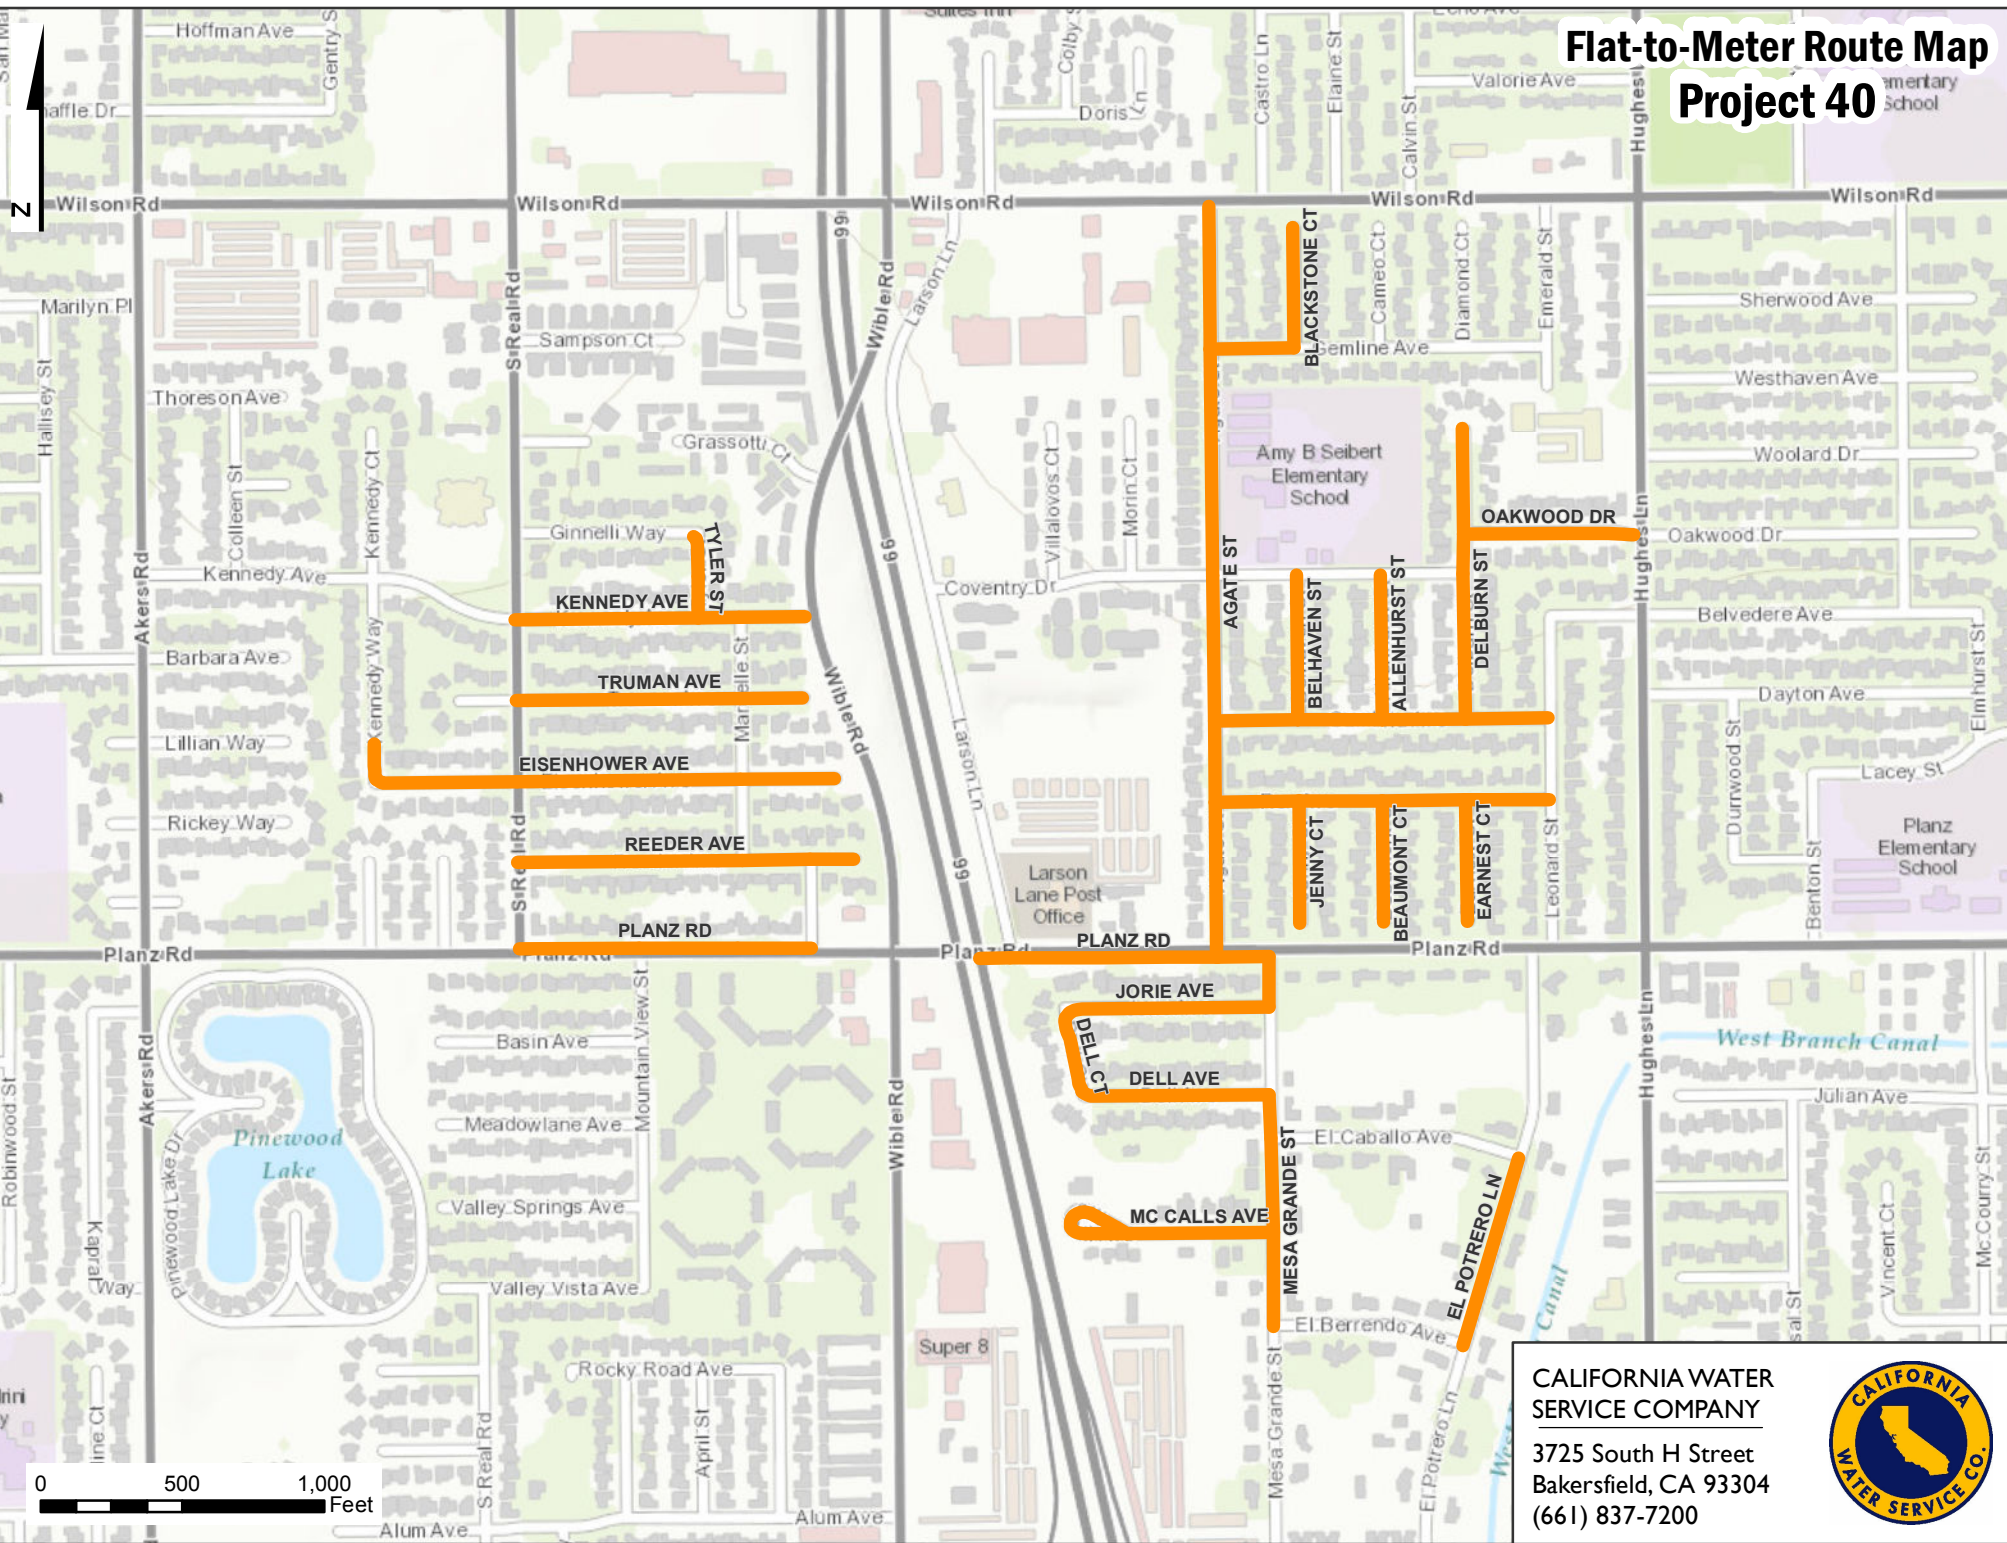

Flat-to-Meter Route Map Project 40

CALIFORNIA WATER SERVICE COMPANY
 3725 South H Street
 Bakersfield, CA 93304
 (661) 837-7200