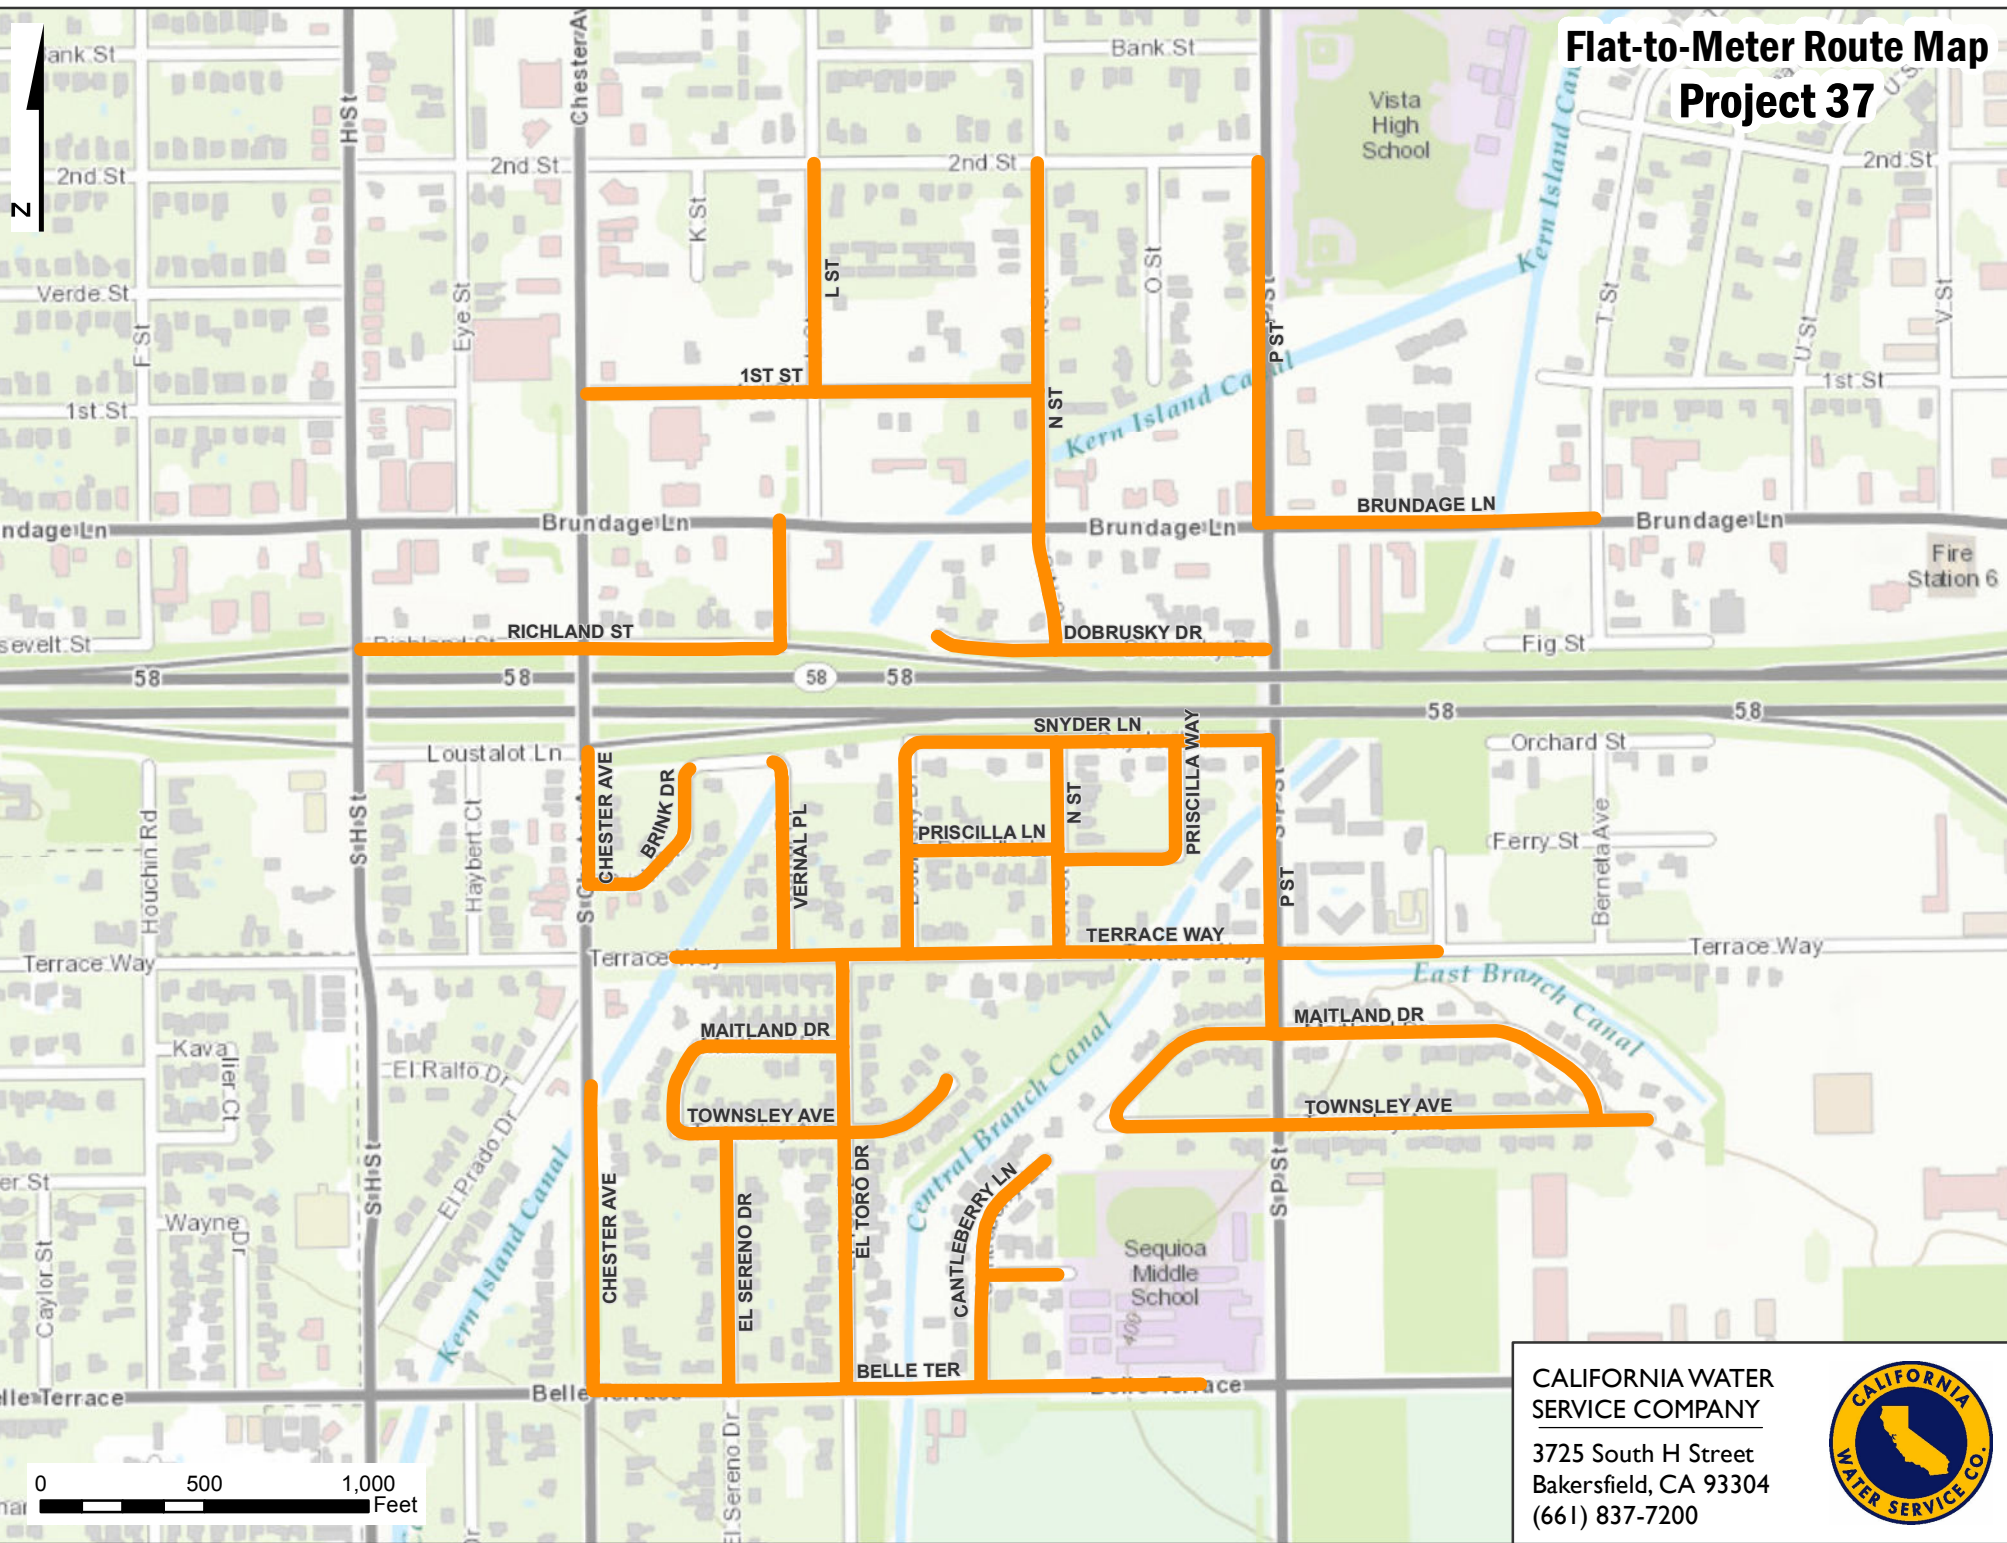

Flat-to-Meter Route Map Project 37

CALIFORNIA WATER
SERVICE COMPANY
3725 South H Street
Bakersfield, CA 93304
(661) 837-7200