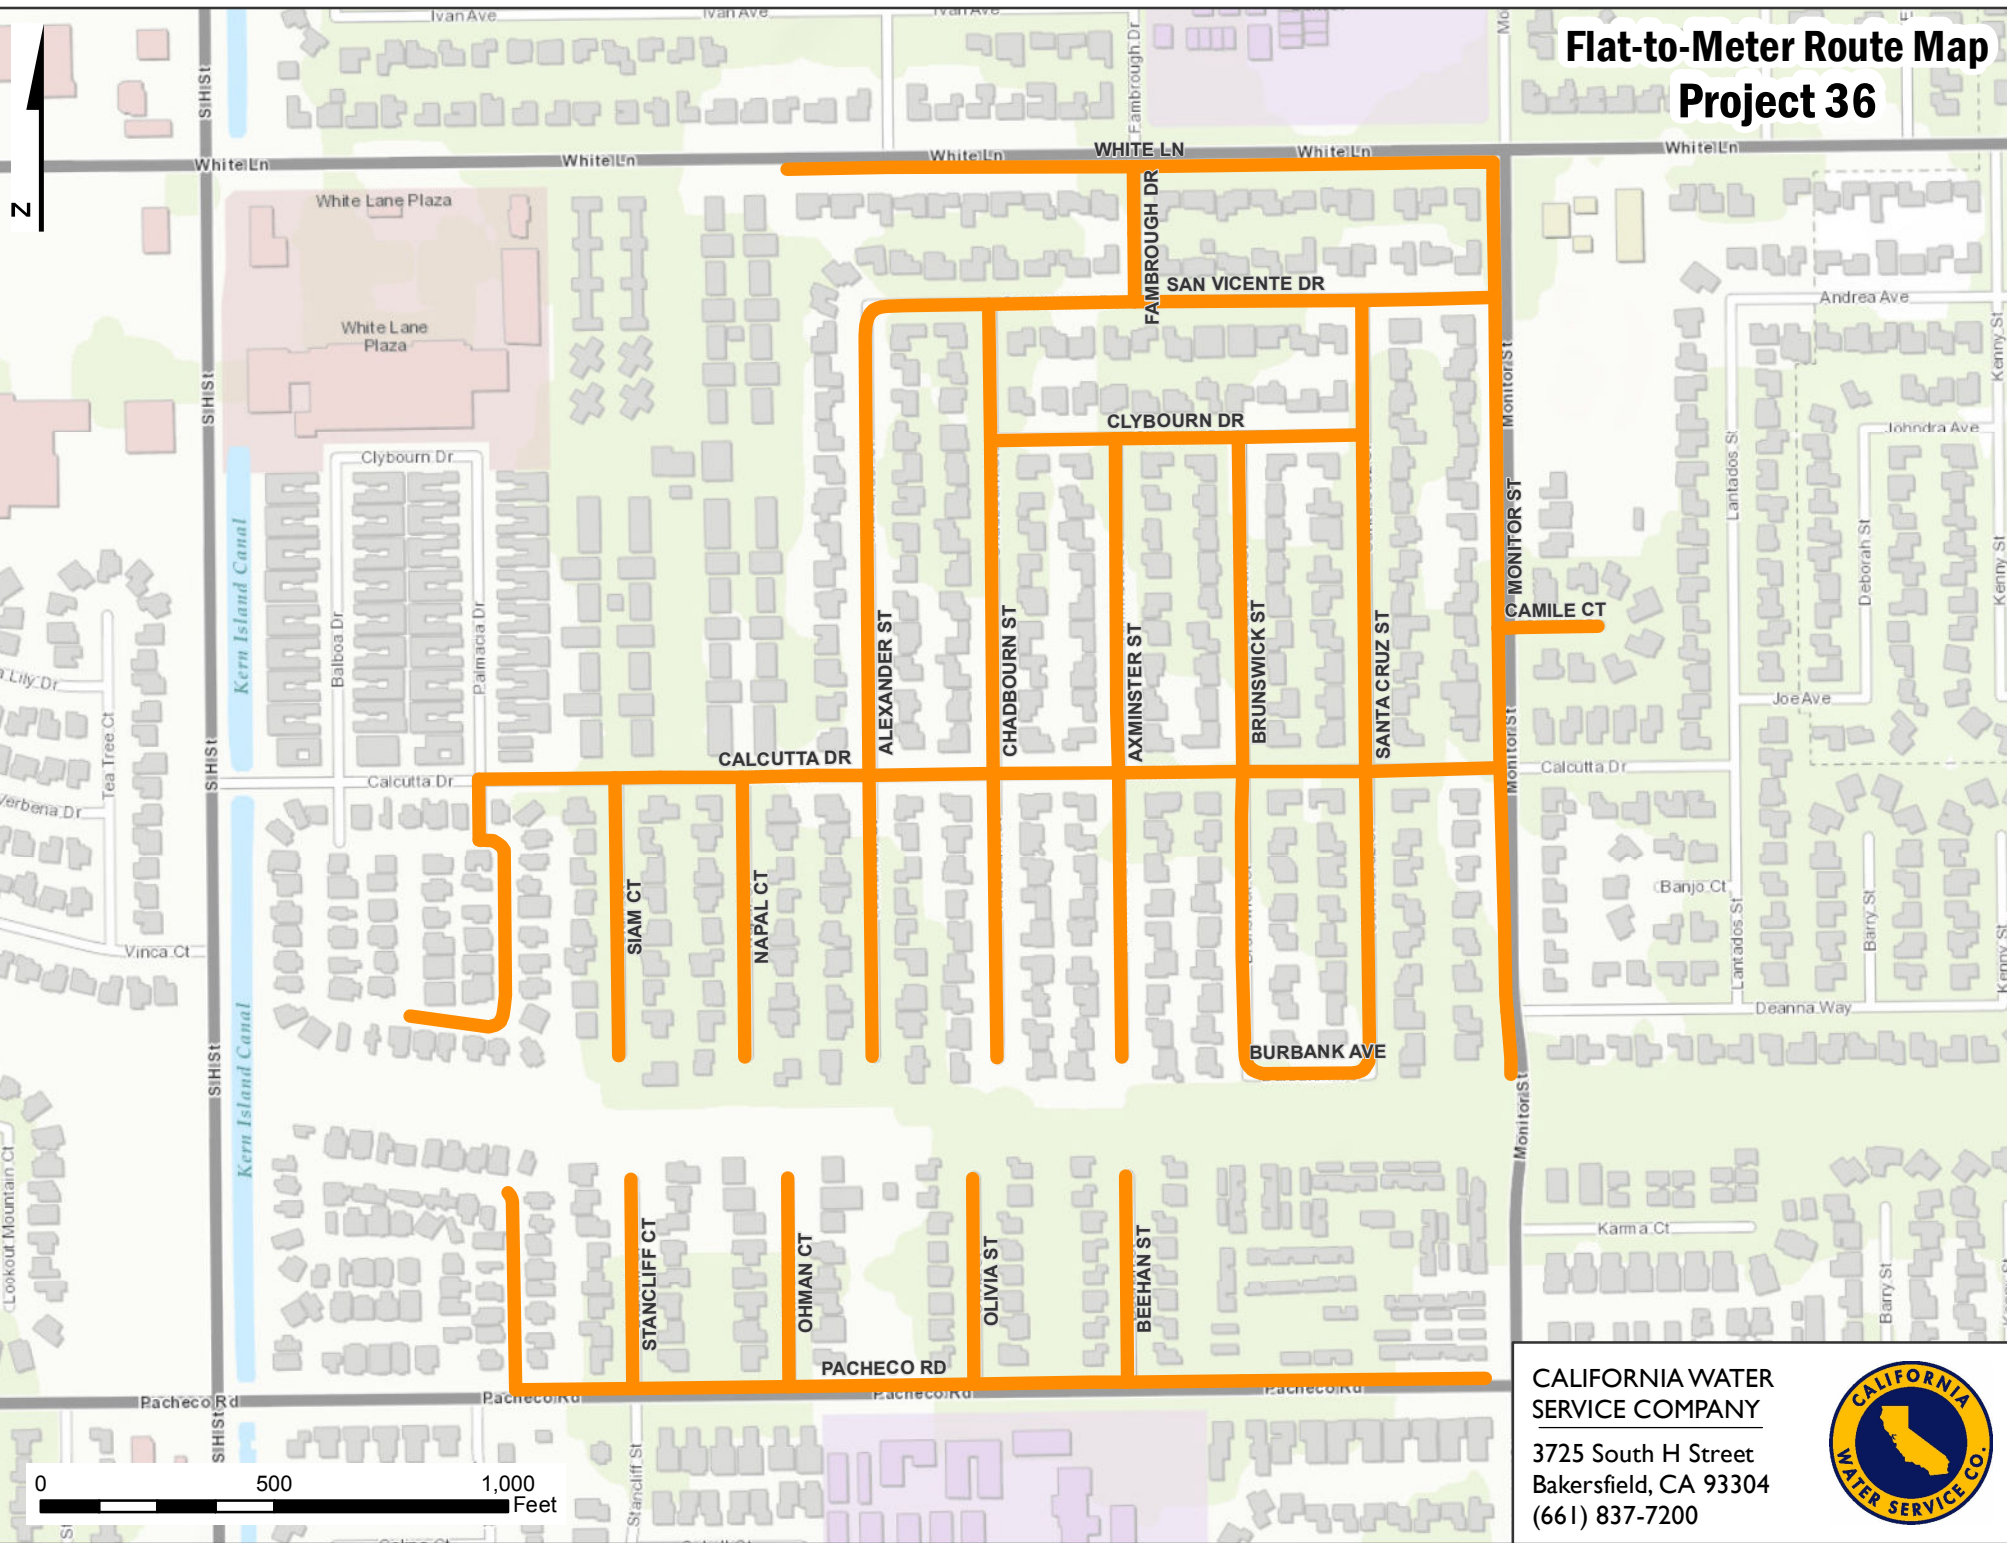

# Flat-to-Meter Route Map Project 36

CALIFORNIA WATER  
SERVICE COMPANY  
3725 South H Street  
Bakersfield, CA 93304  
(661) 837-7200