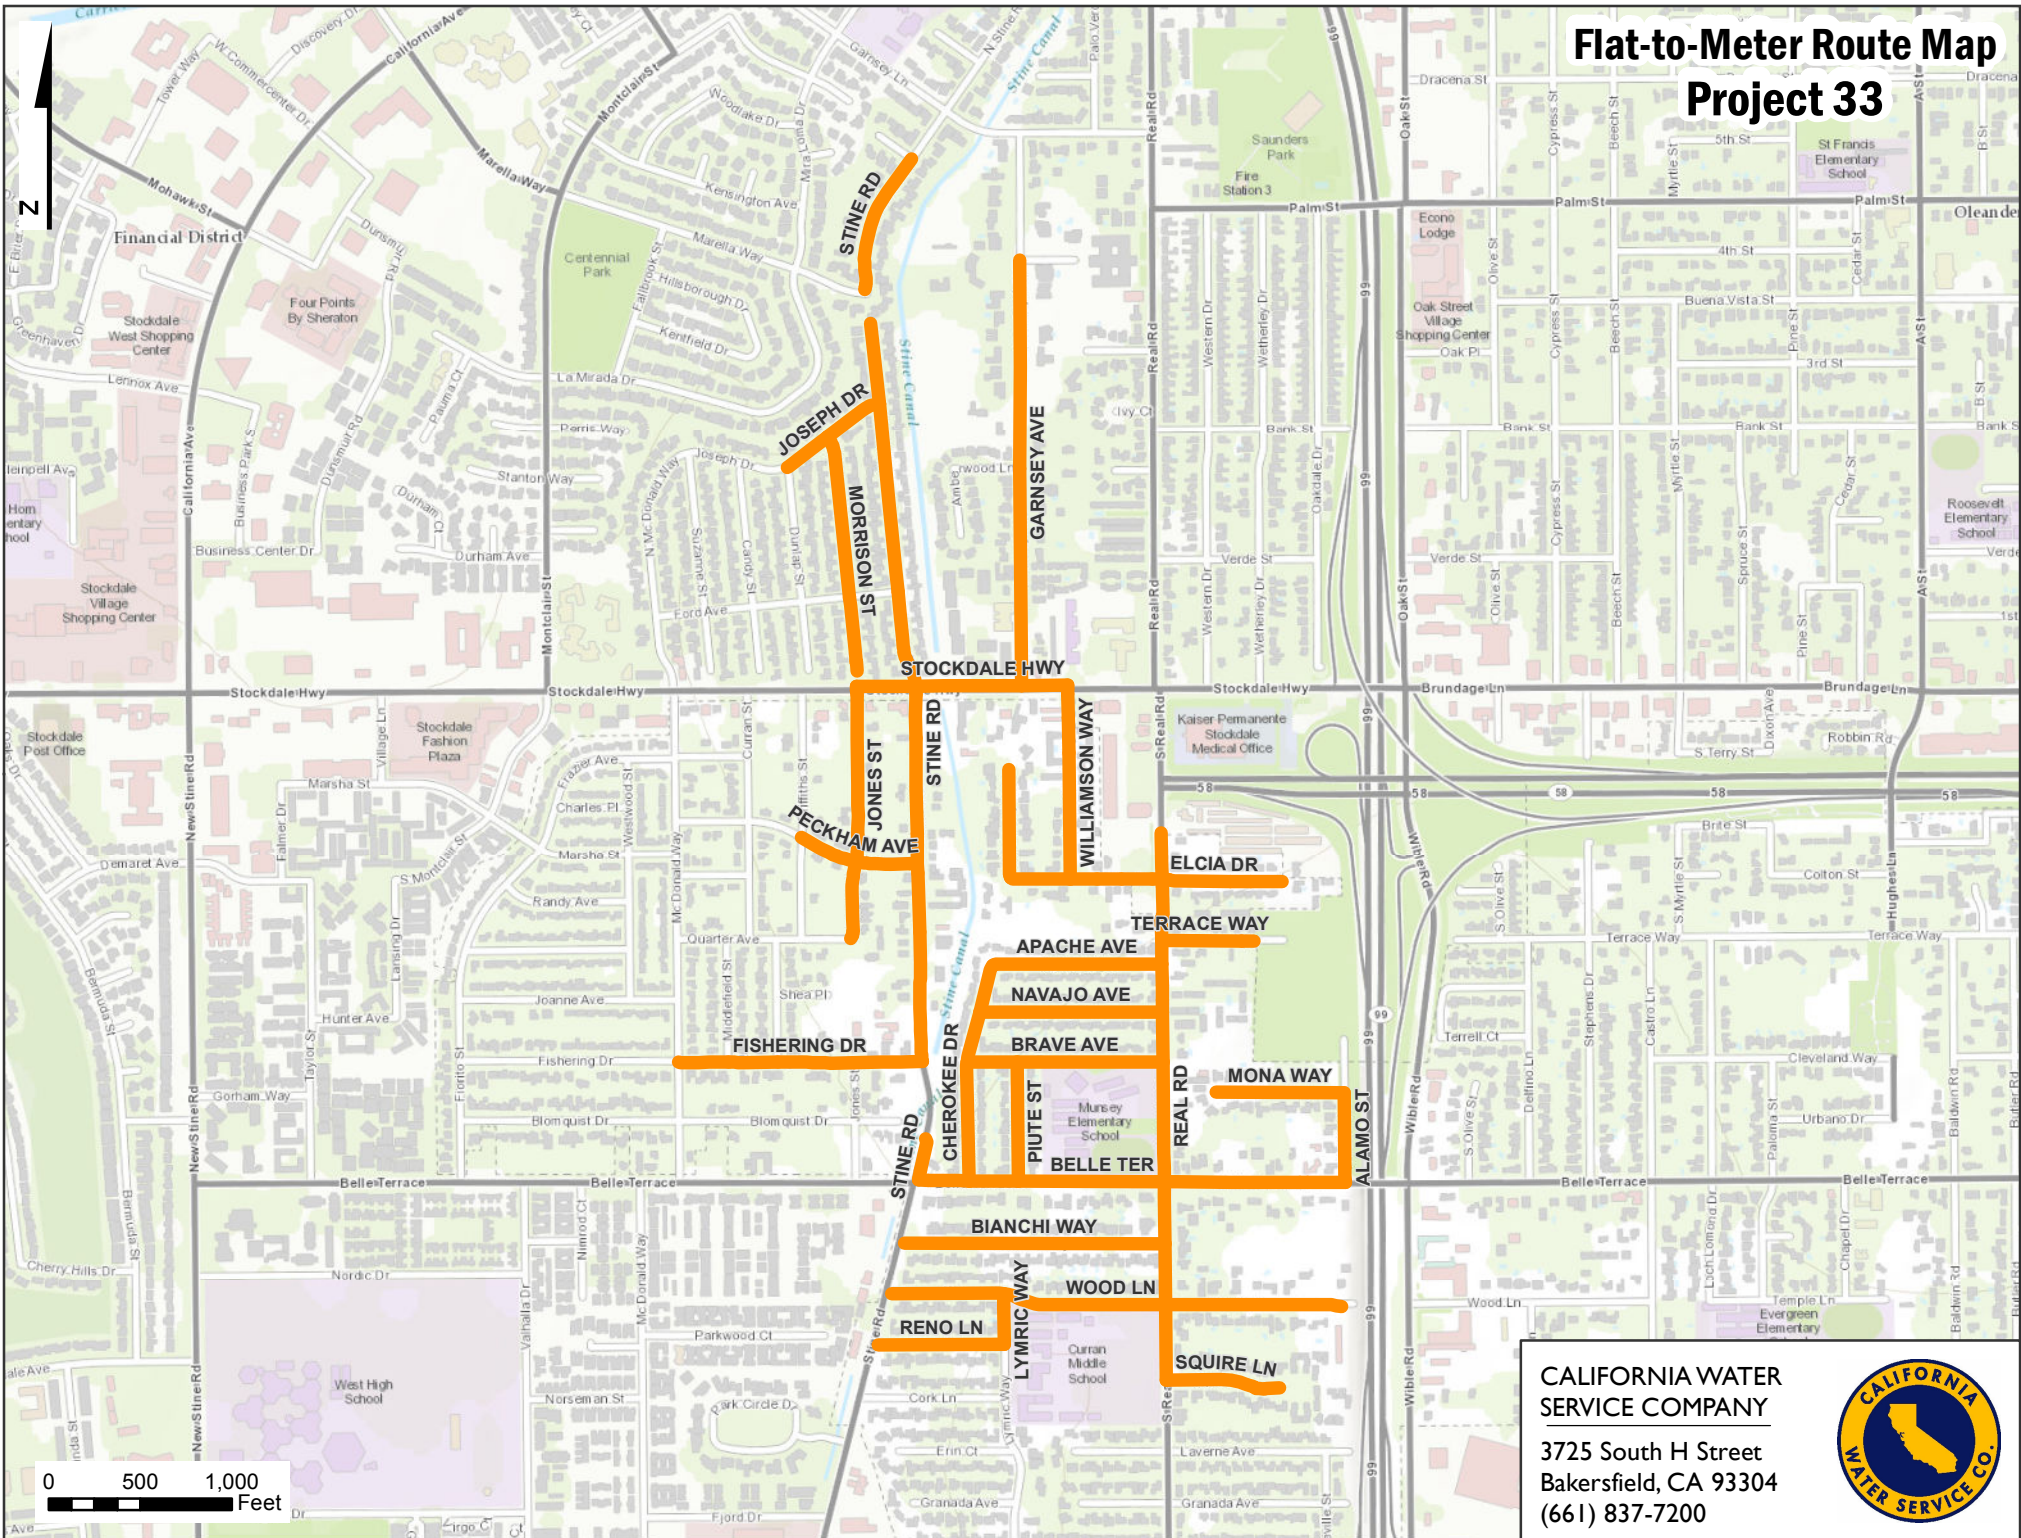

# Flat-to-Meter Route Map Project 33

**CALIFORNIA WATER SERVICE COMPANY**  
3725 South H Street  
Bakersfield, CA 93304  
(661) 837-7200