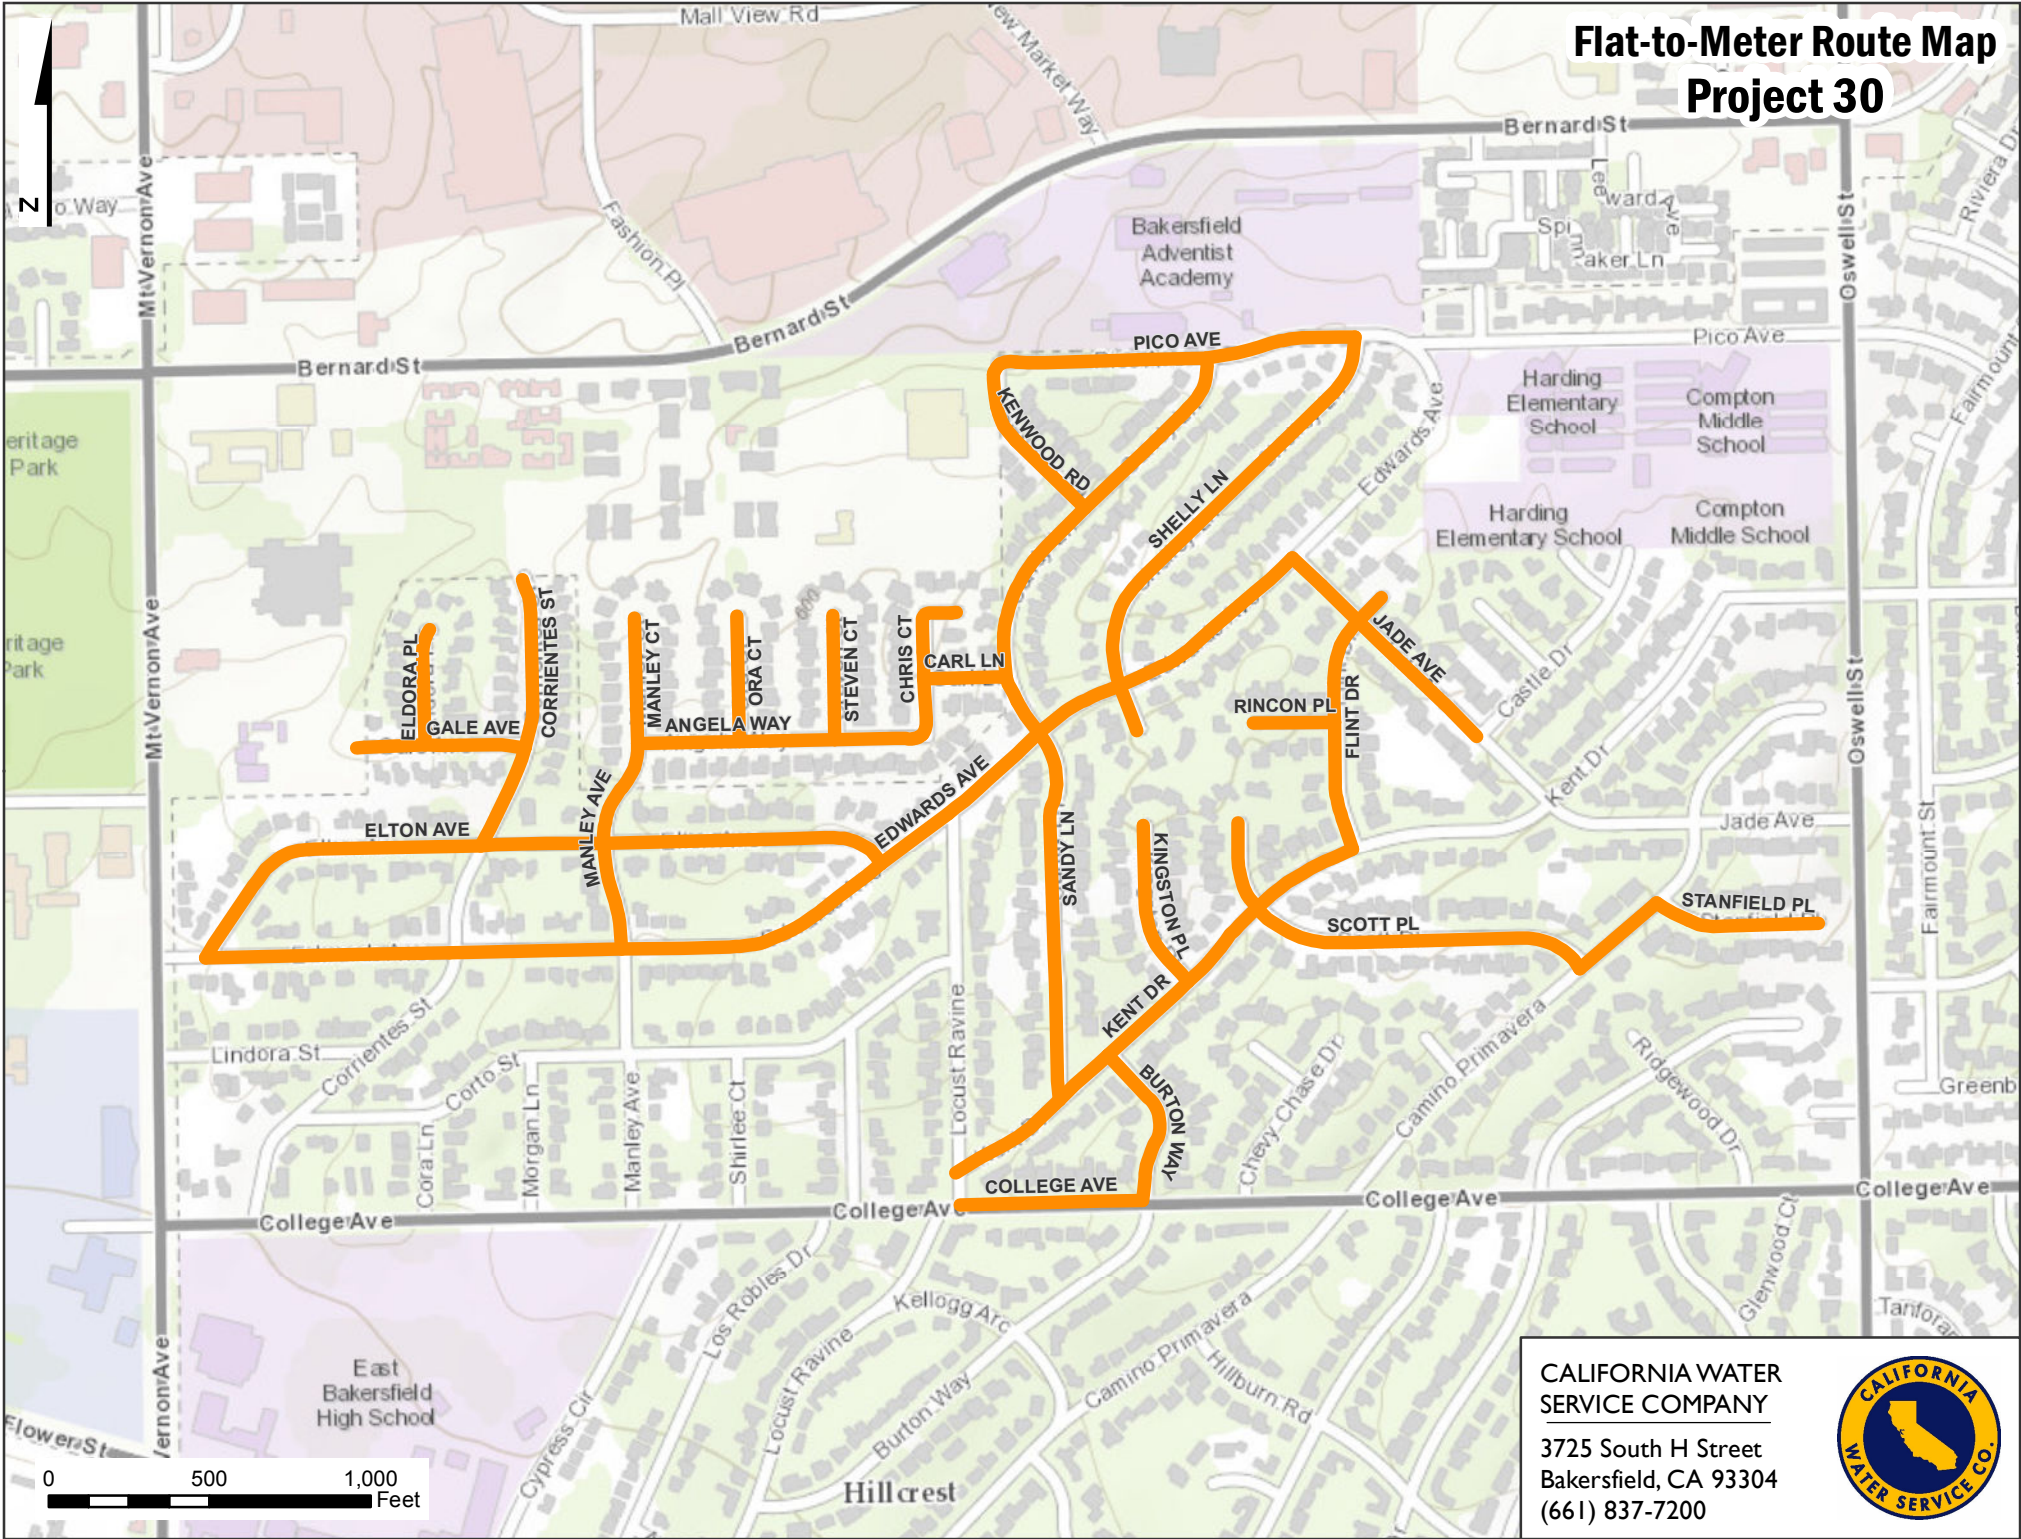

Flat-to-Meter Route Map Project 30

CALIFORNIA WATER
SERVICE COMPANY
3725 South H Street
Bakersfield, CA 93304
(661) 837-7200