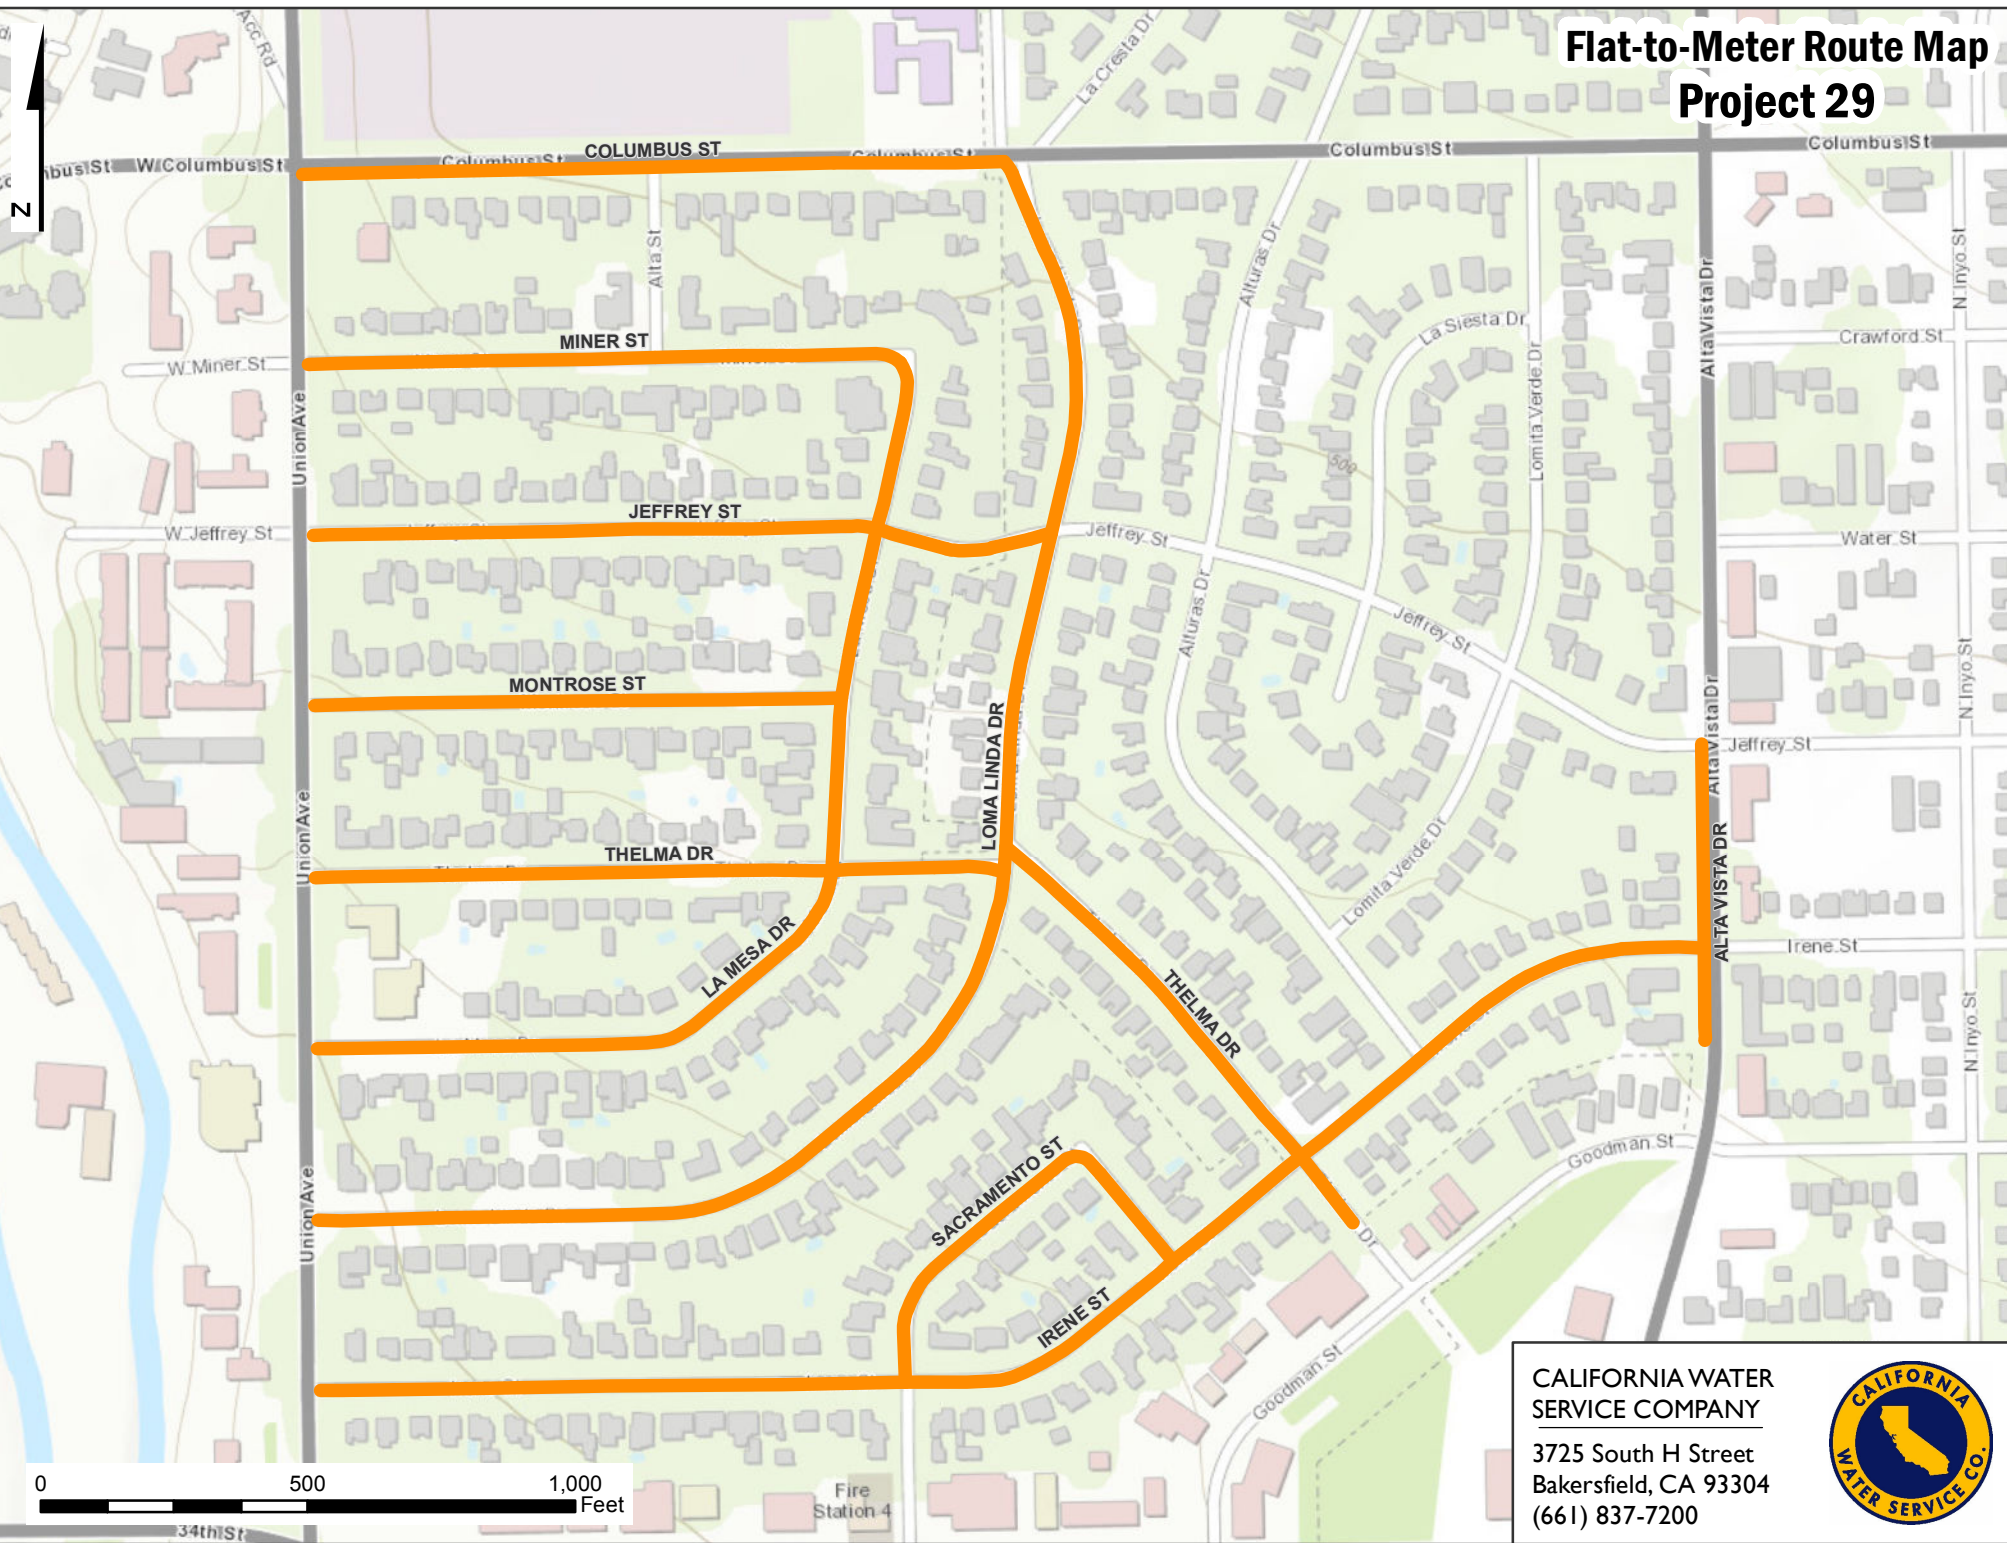

Flat-to-Meter Route Map Project 29

CALIFORNIA WATER
SERVICE COMPANY
3725 South H Street
Bakersfield, CA 93304
(661) 837-7200