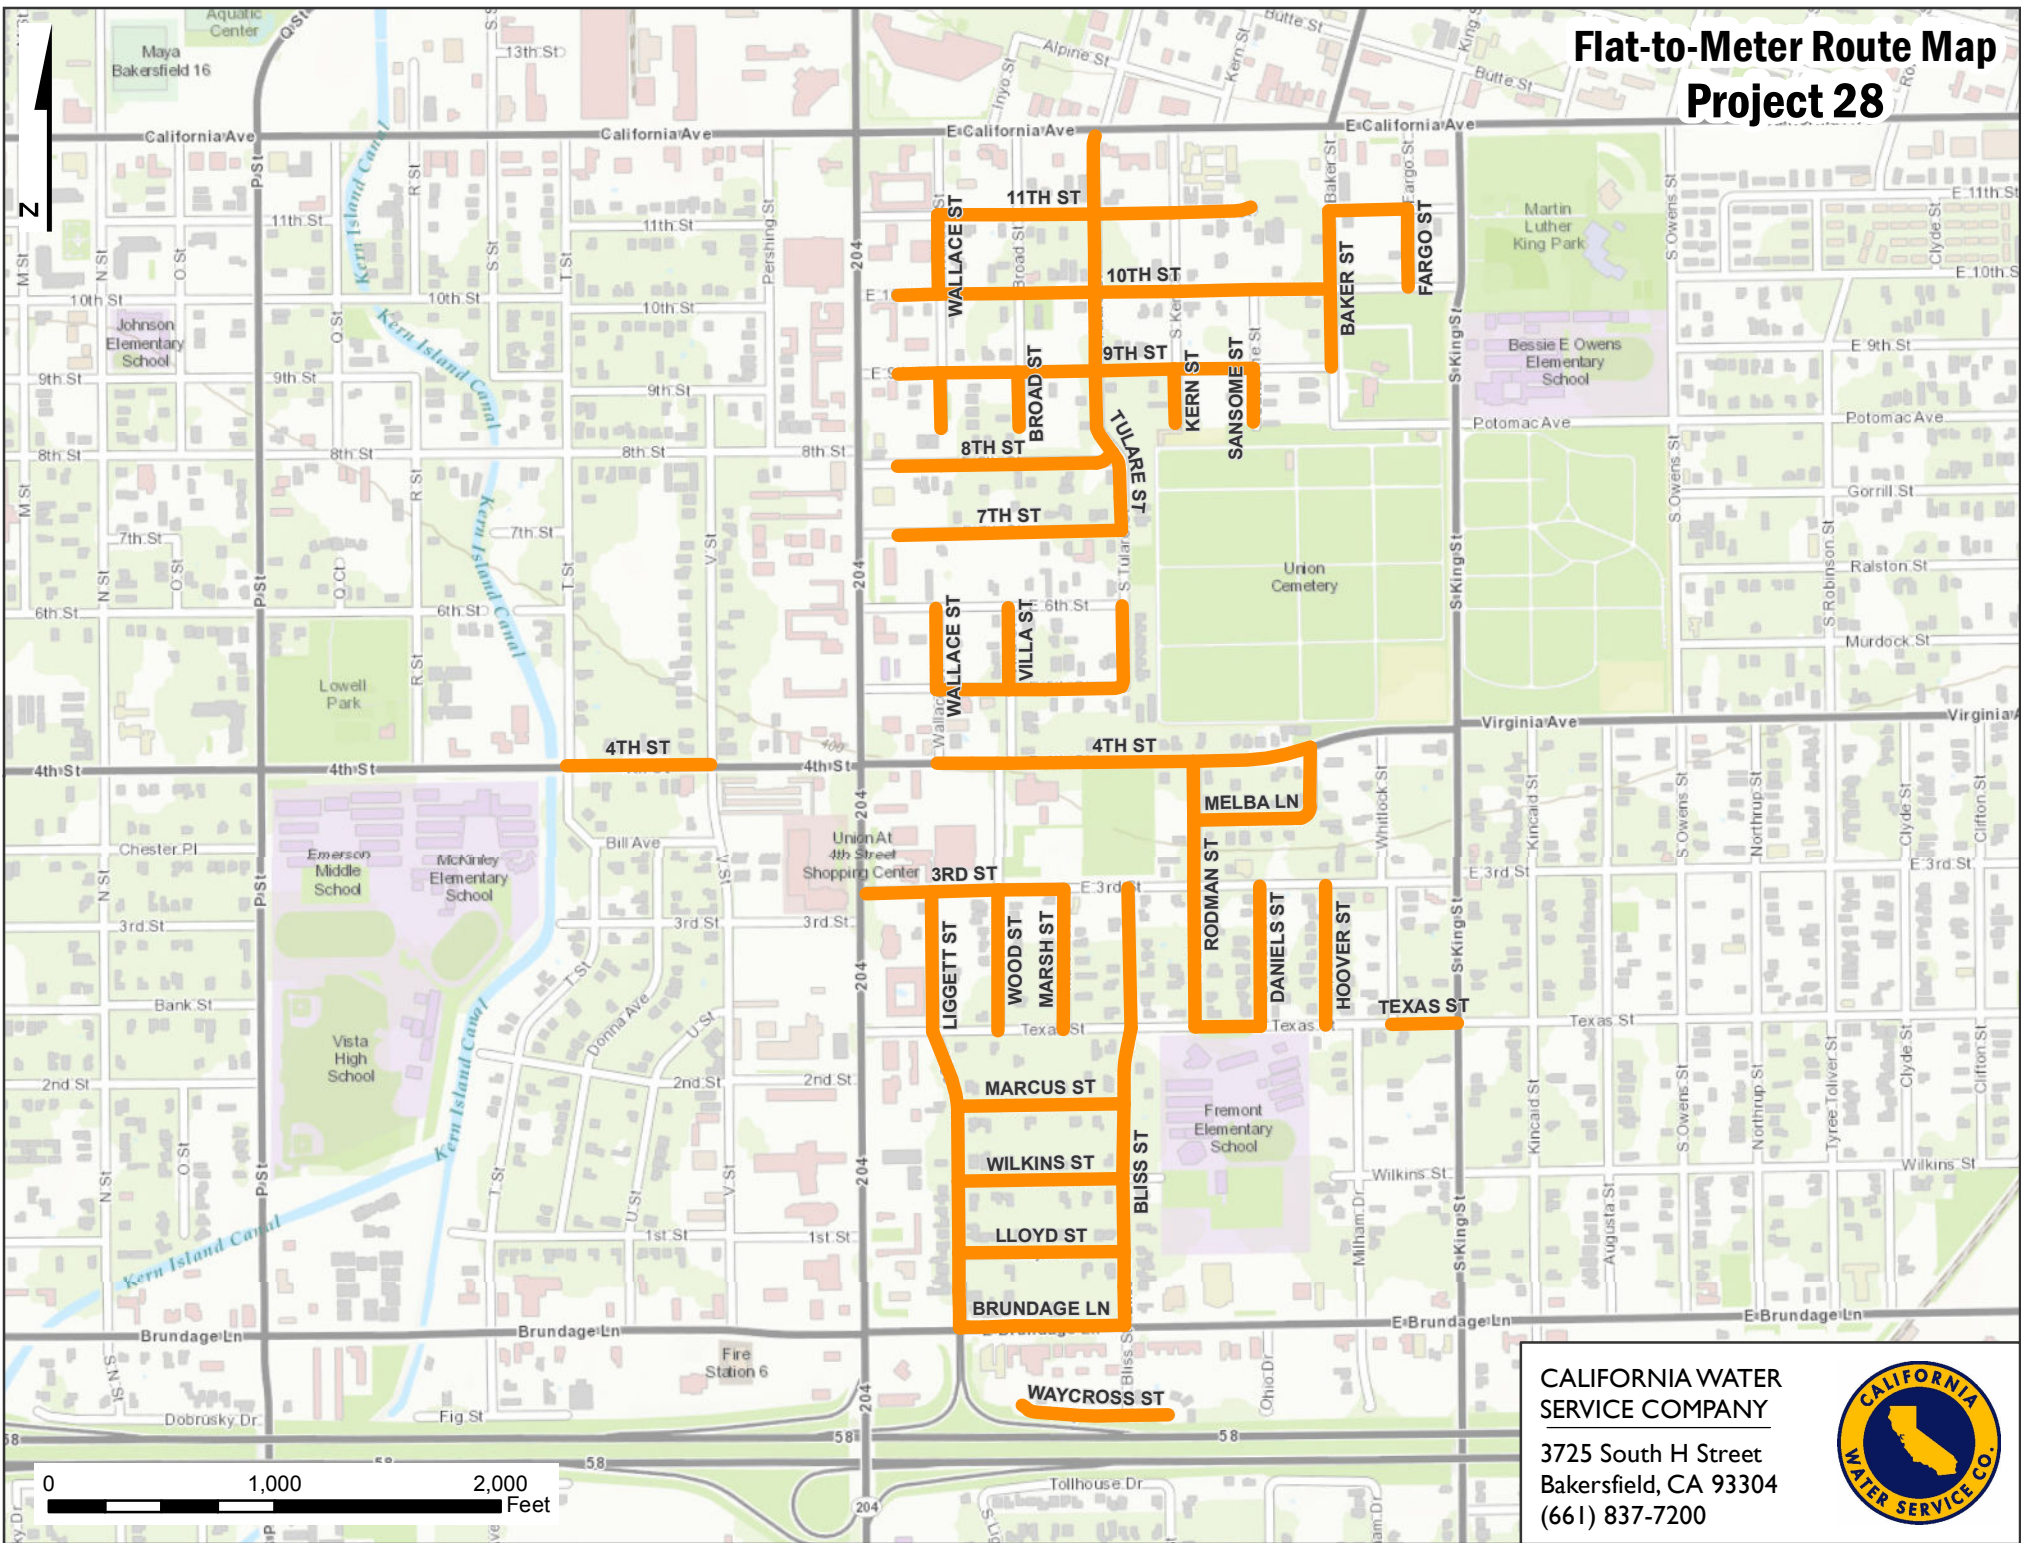

Flat-to-Meter Route Map Project 28

CALIFORNIA WATER SERVICE COMPANY
3725 South H Street
Bakersfield, CA 93304
(661) 837-7200