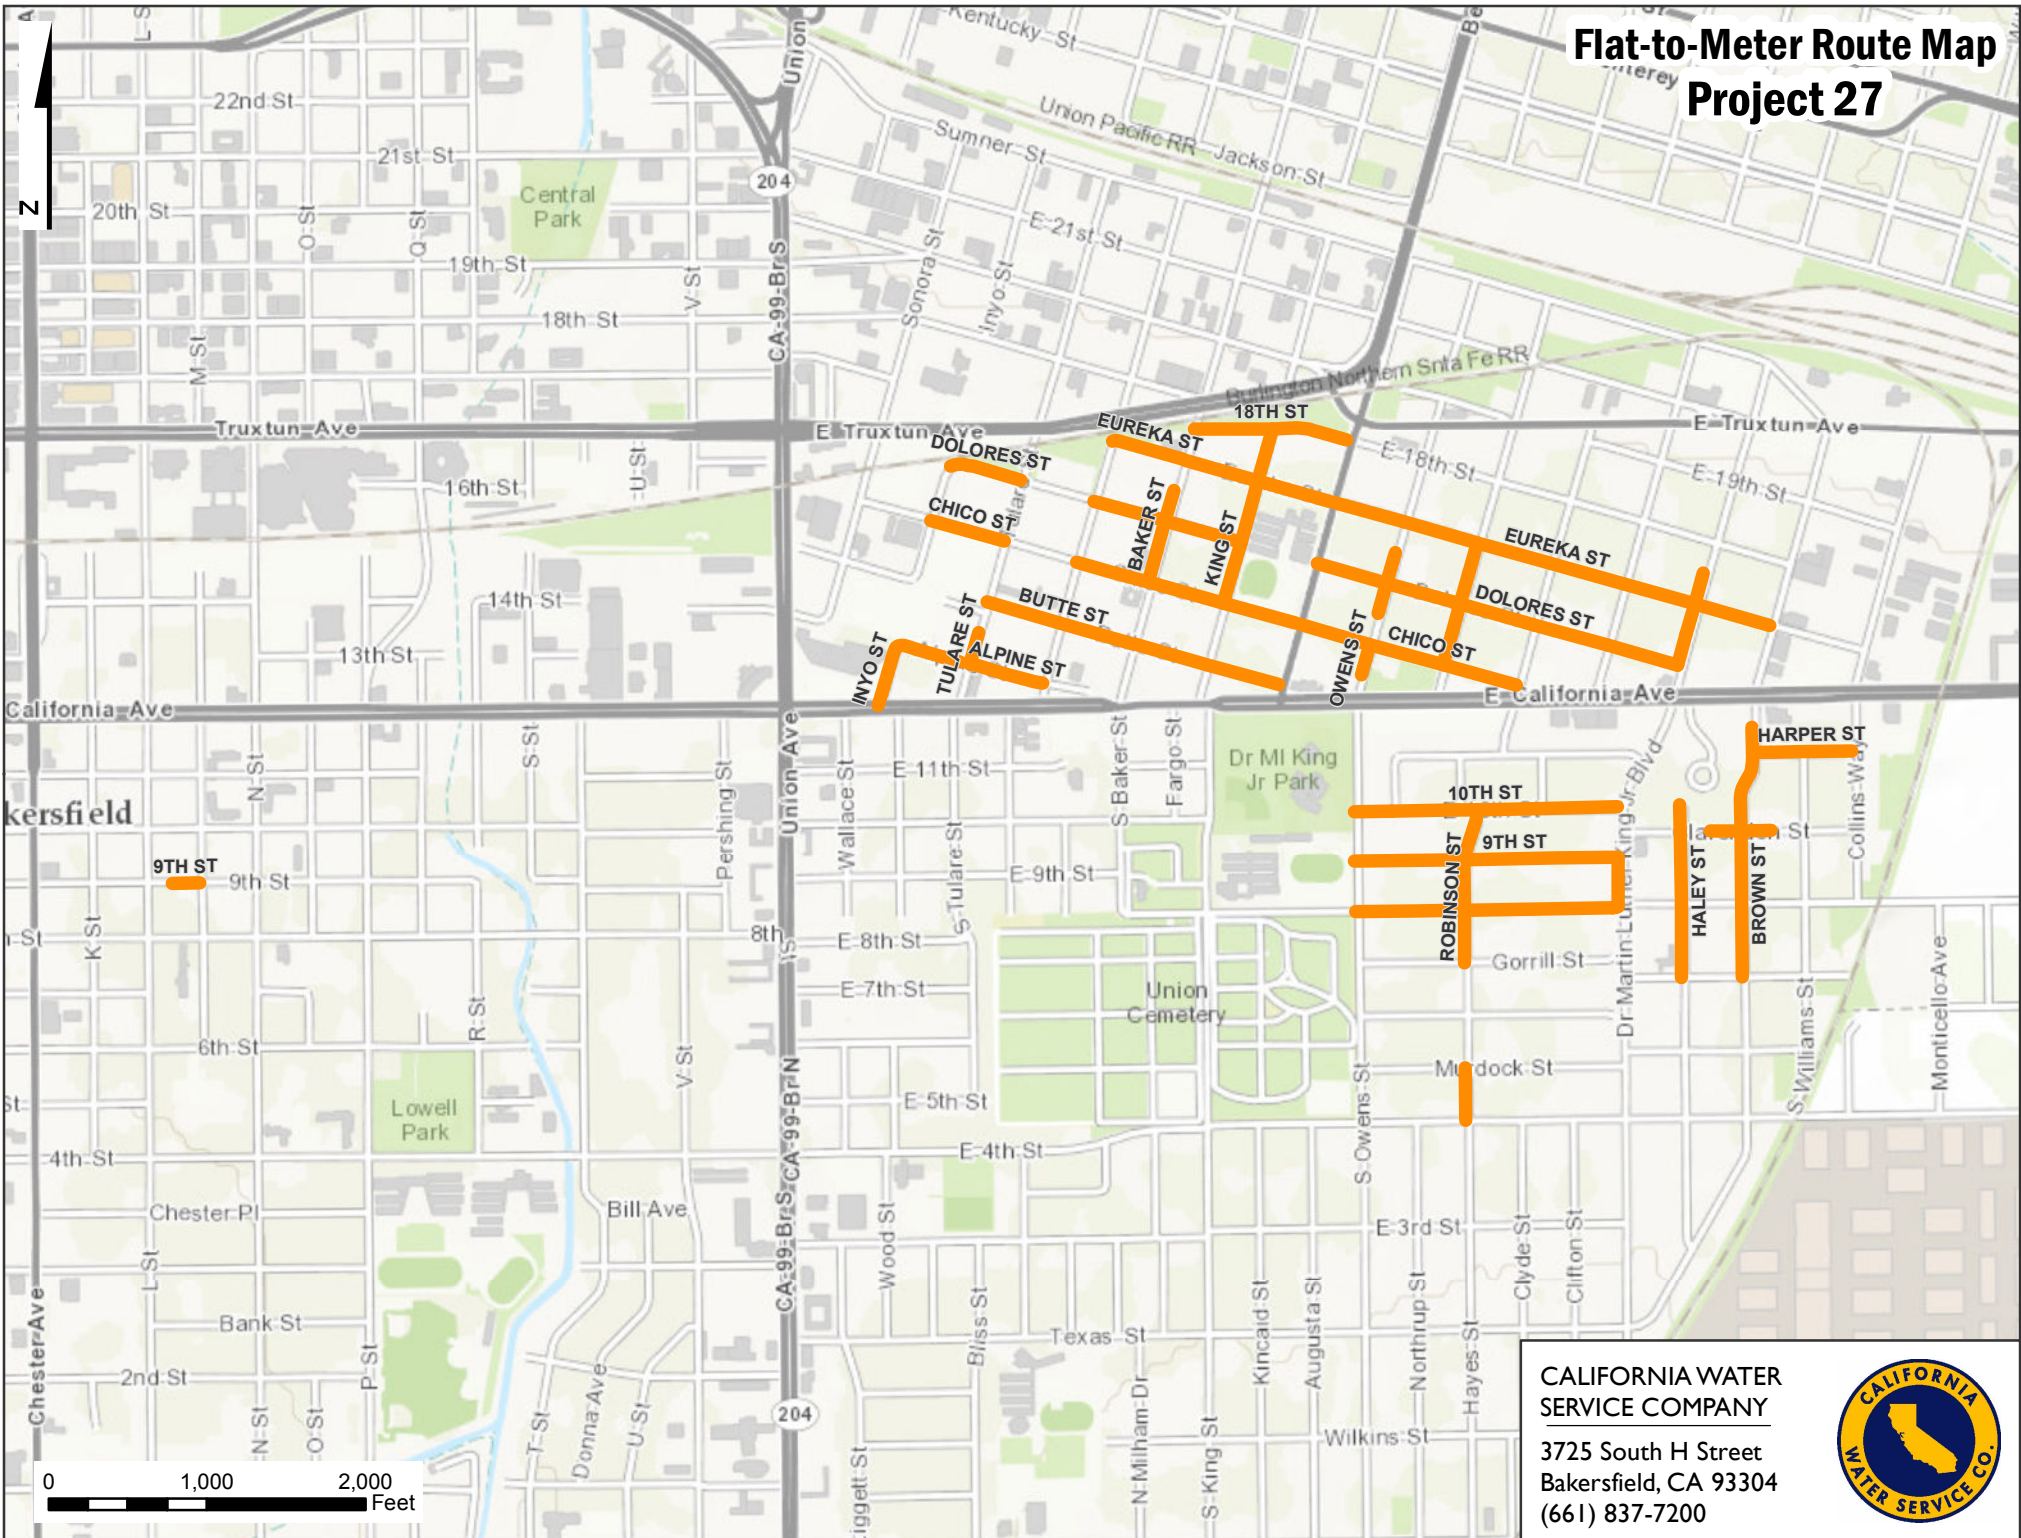

Flat-to-Meter Route Map Project 27

CALIFORNIA WATER SERVICE COMPANY
3725 South H Street
Bakersfield, CA 93304
(661) 837-7200