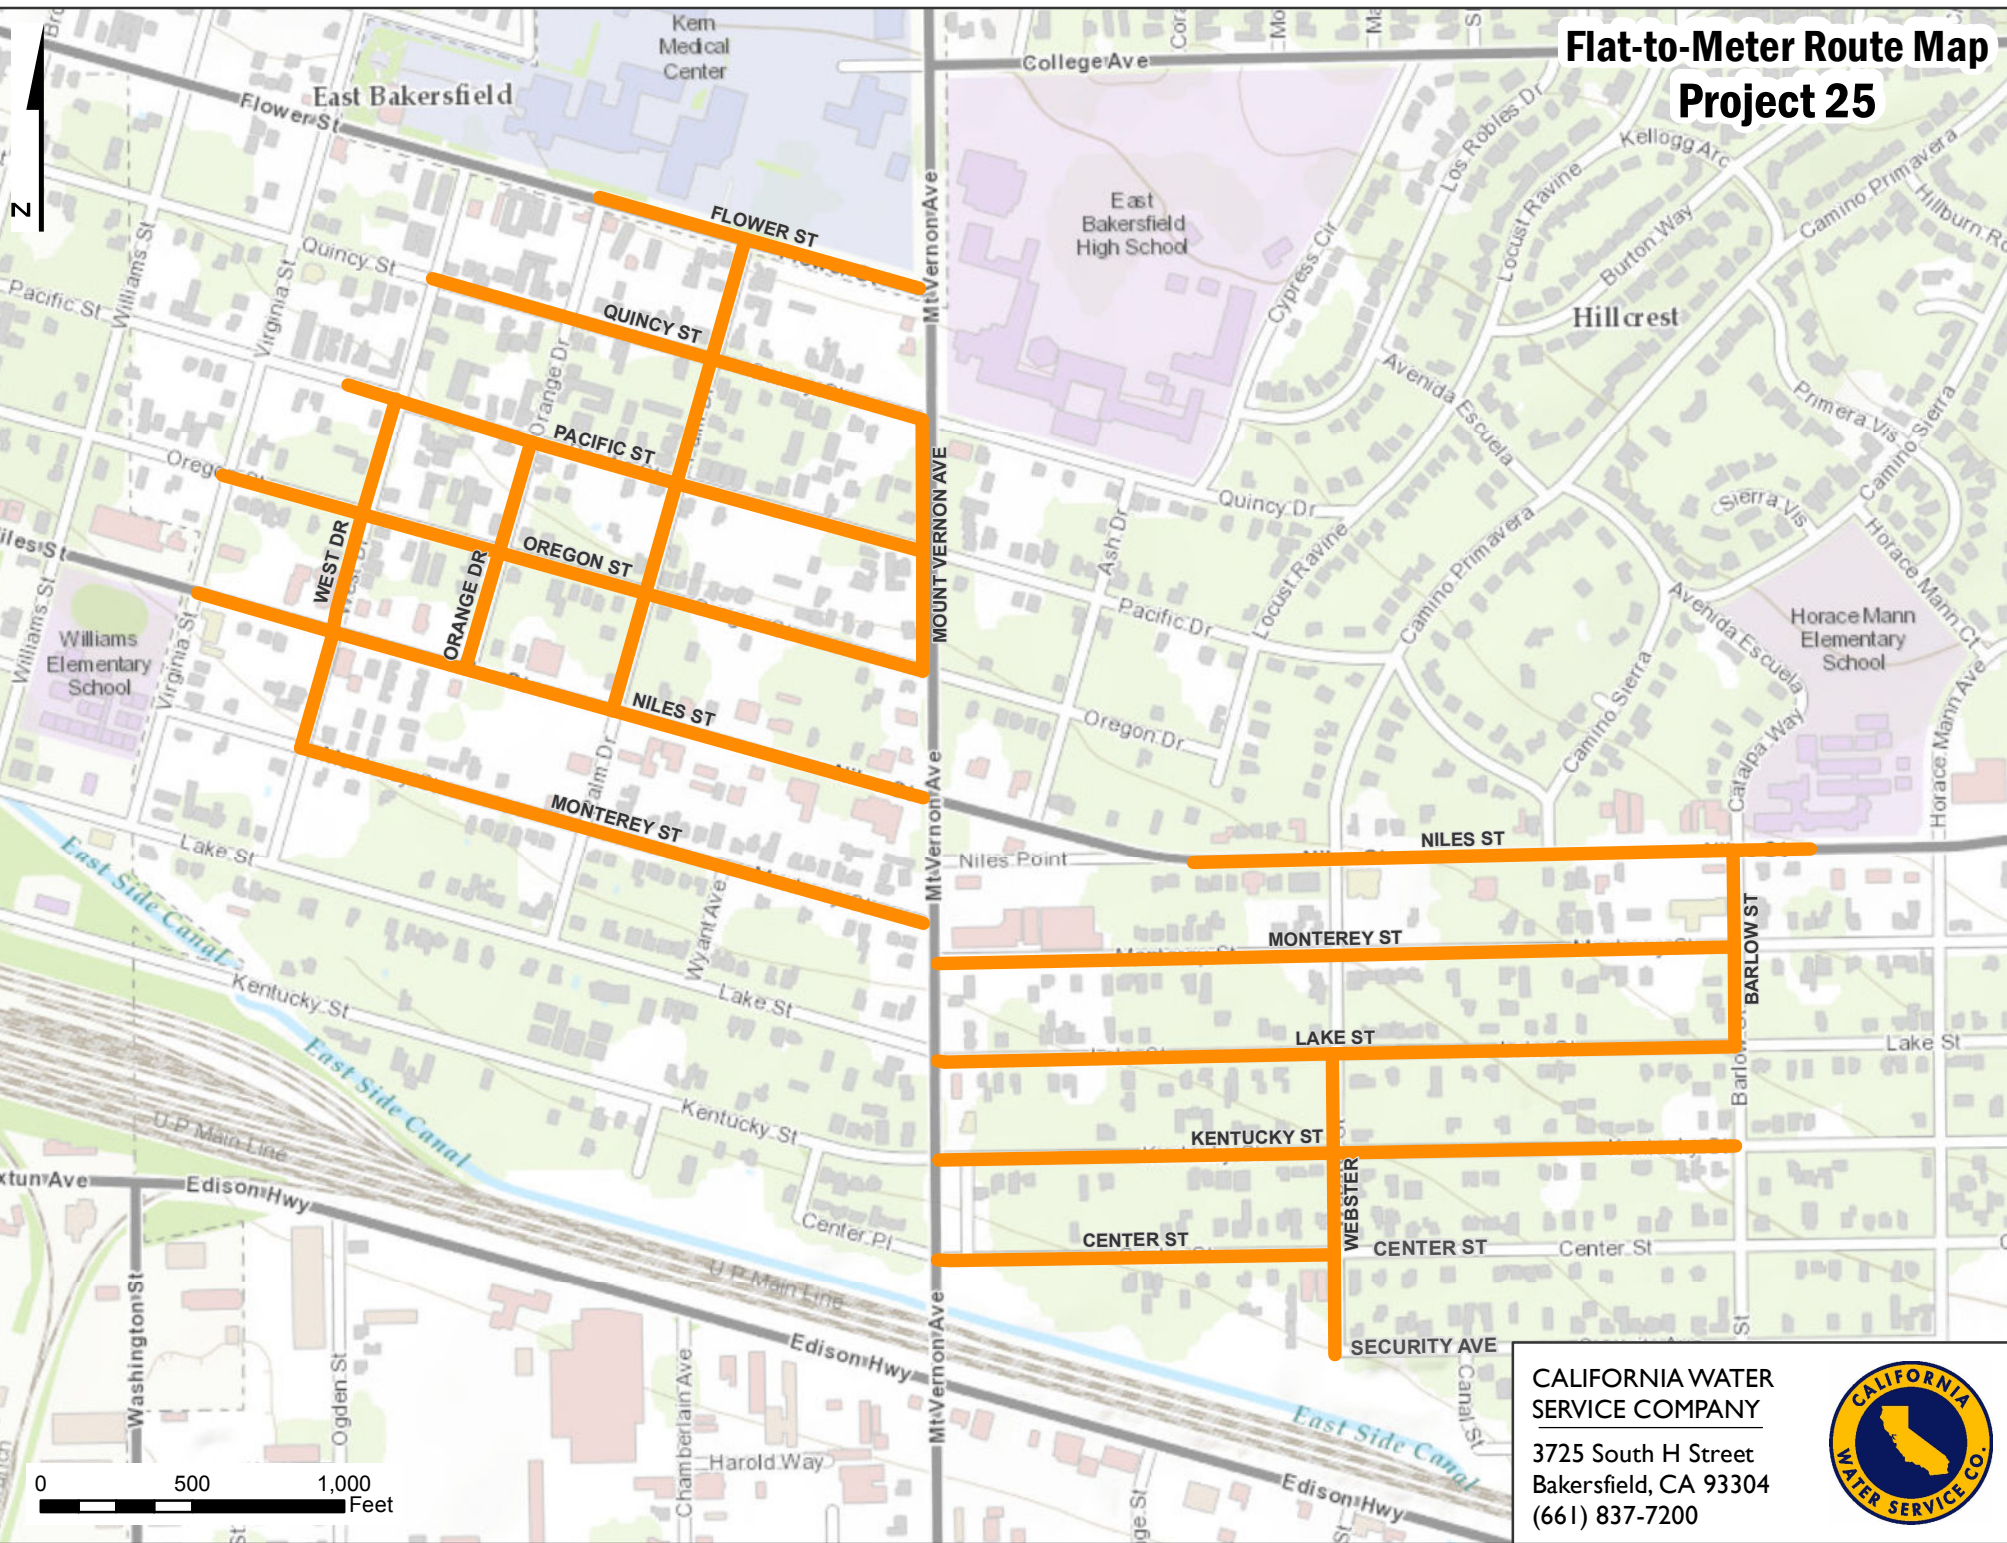

Flat-to-Meter Route Map Project 25

CALIFORNIA WATER SERVICE COMPANY
3725 South H Street
Bakersfield, CA 93304
(661) 837-7200