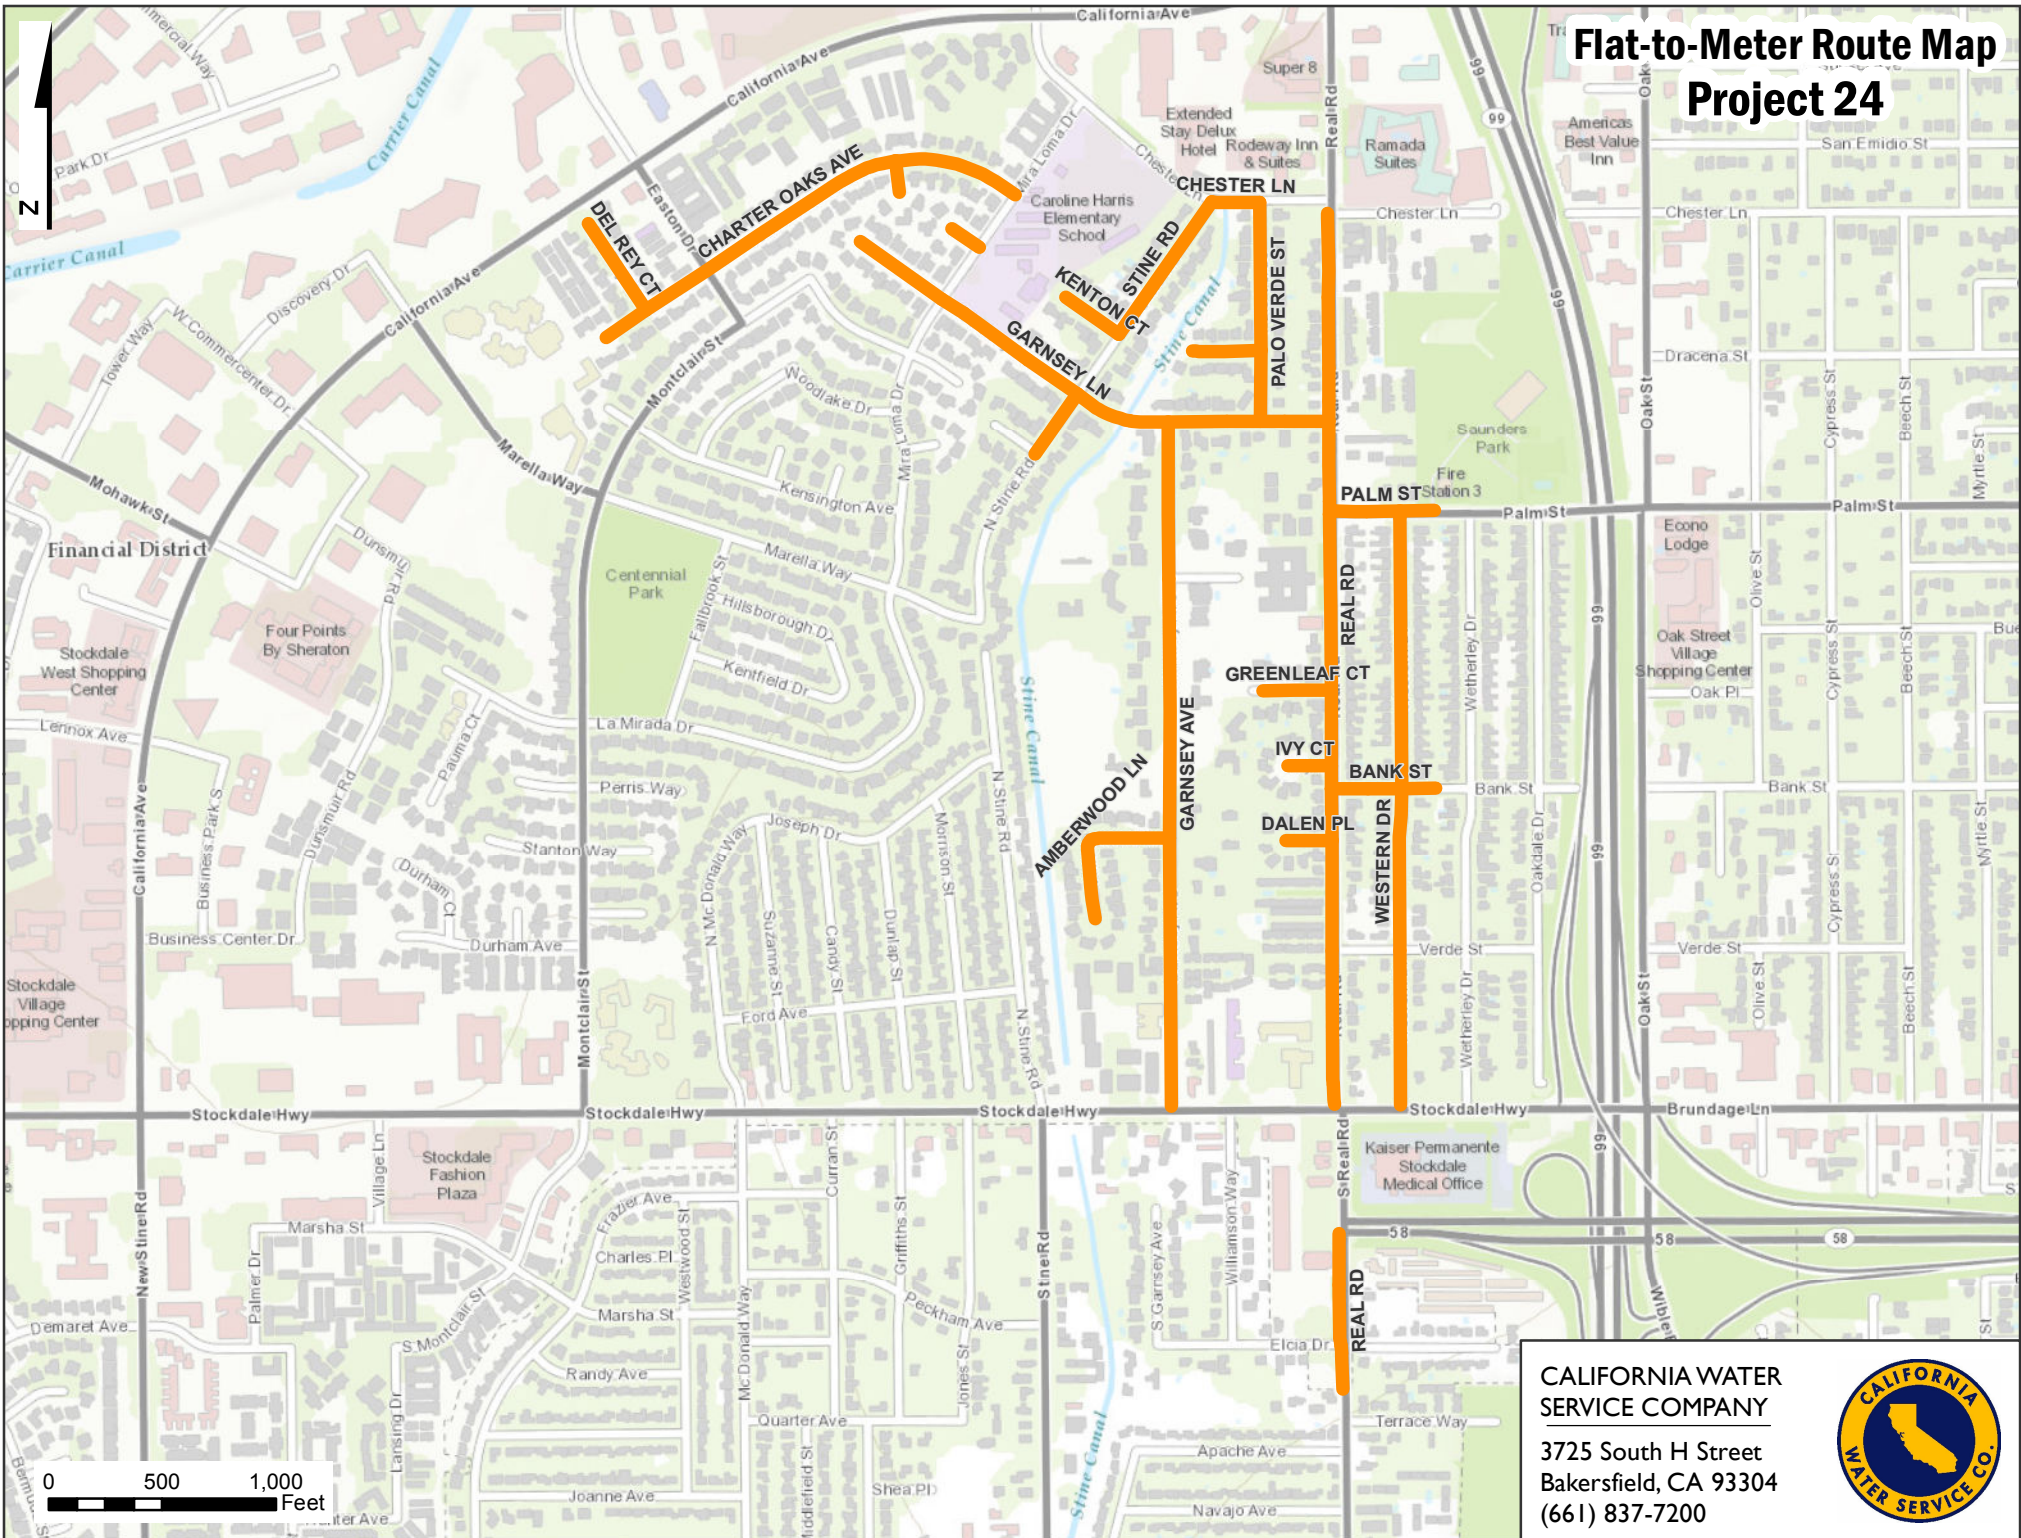

# Flat-to-Meter Route Map Project 24

CALIFORNIA WATER SERVICE COMPANY  
3725 South H Street  
Bakersfield, CA 93304  
(661) 837-7200