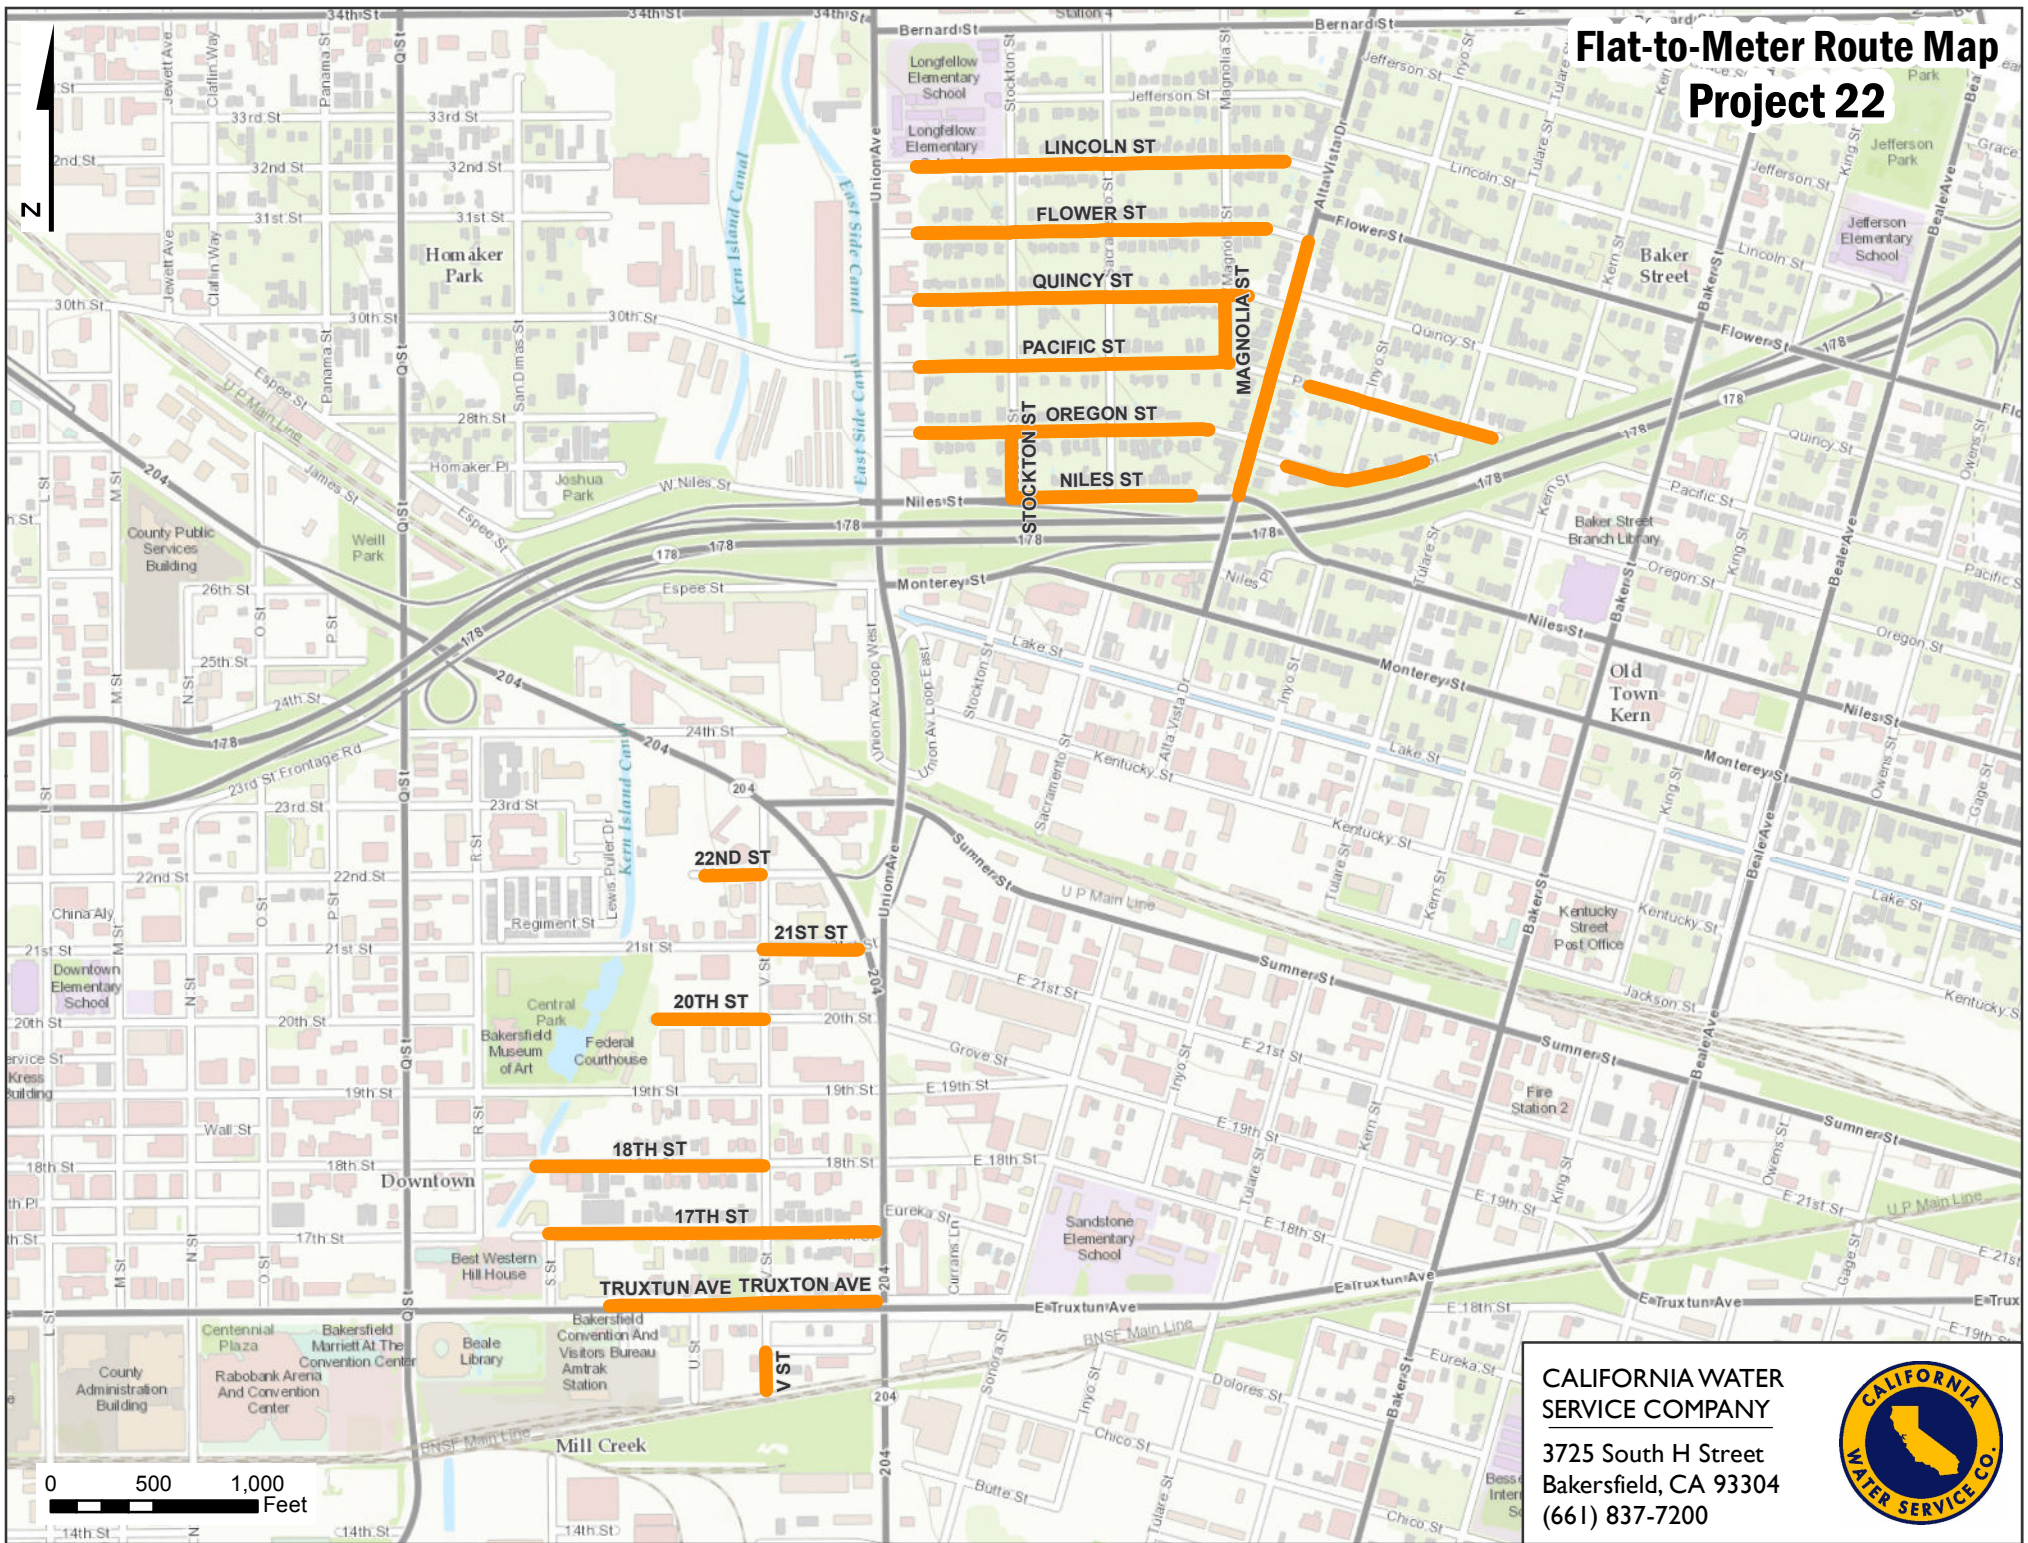

Flat-to-Meter Route Map Project 22

0 500 1,000 Feet

CALIFORNIA WATER SERVICE COMPANY
3725 South H Street
Bakersfield, CA 93304
(661) 837-7200