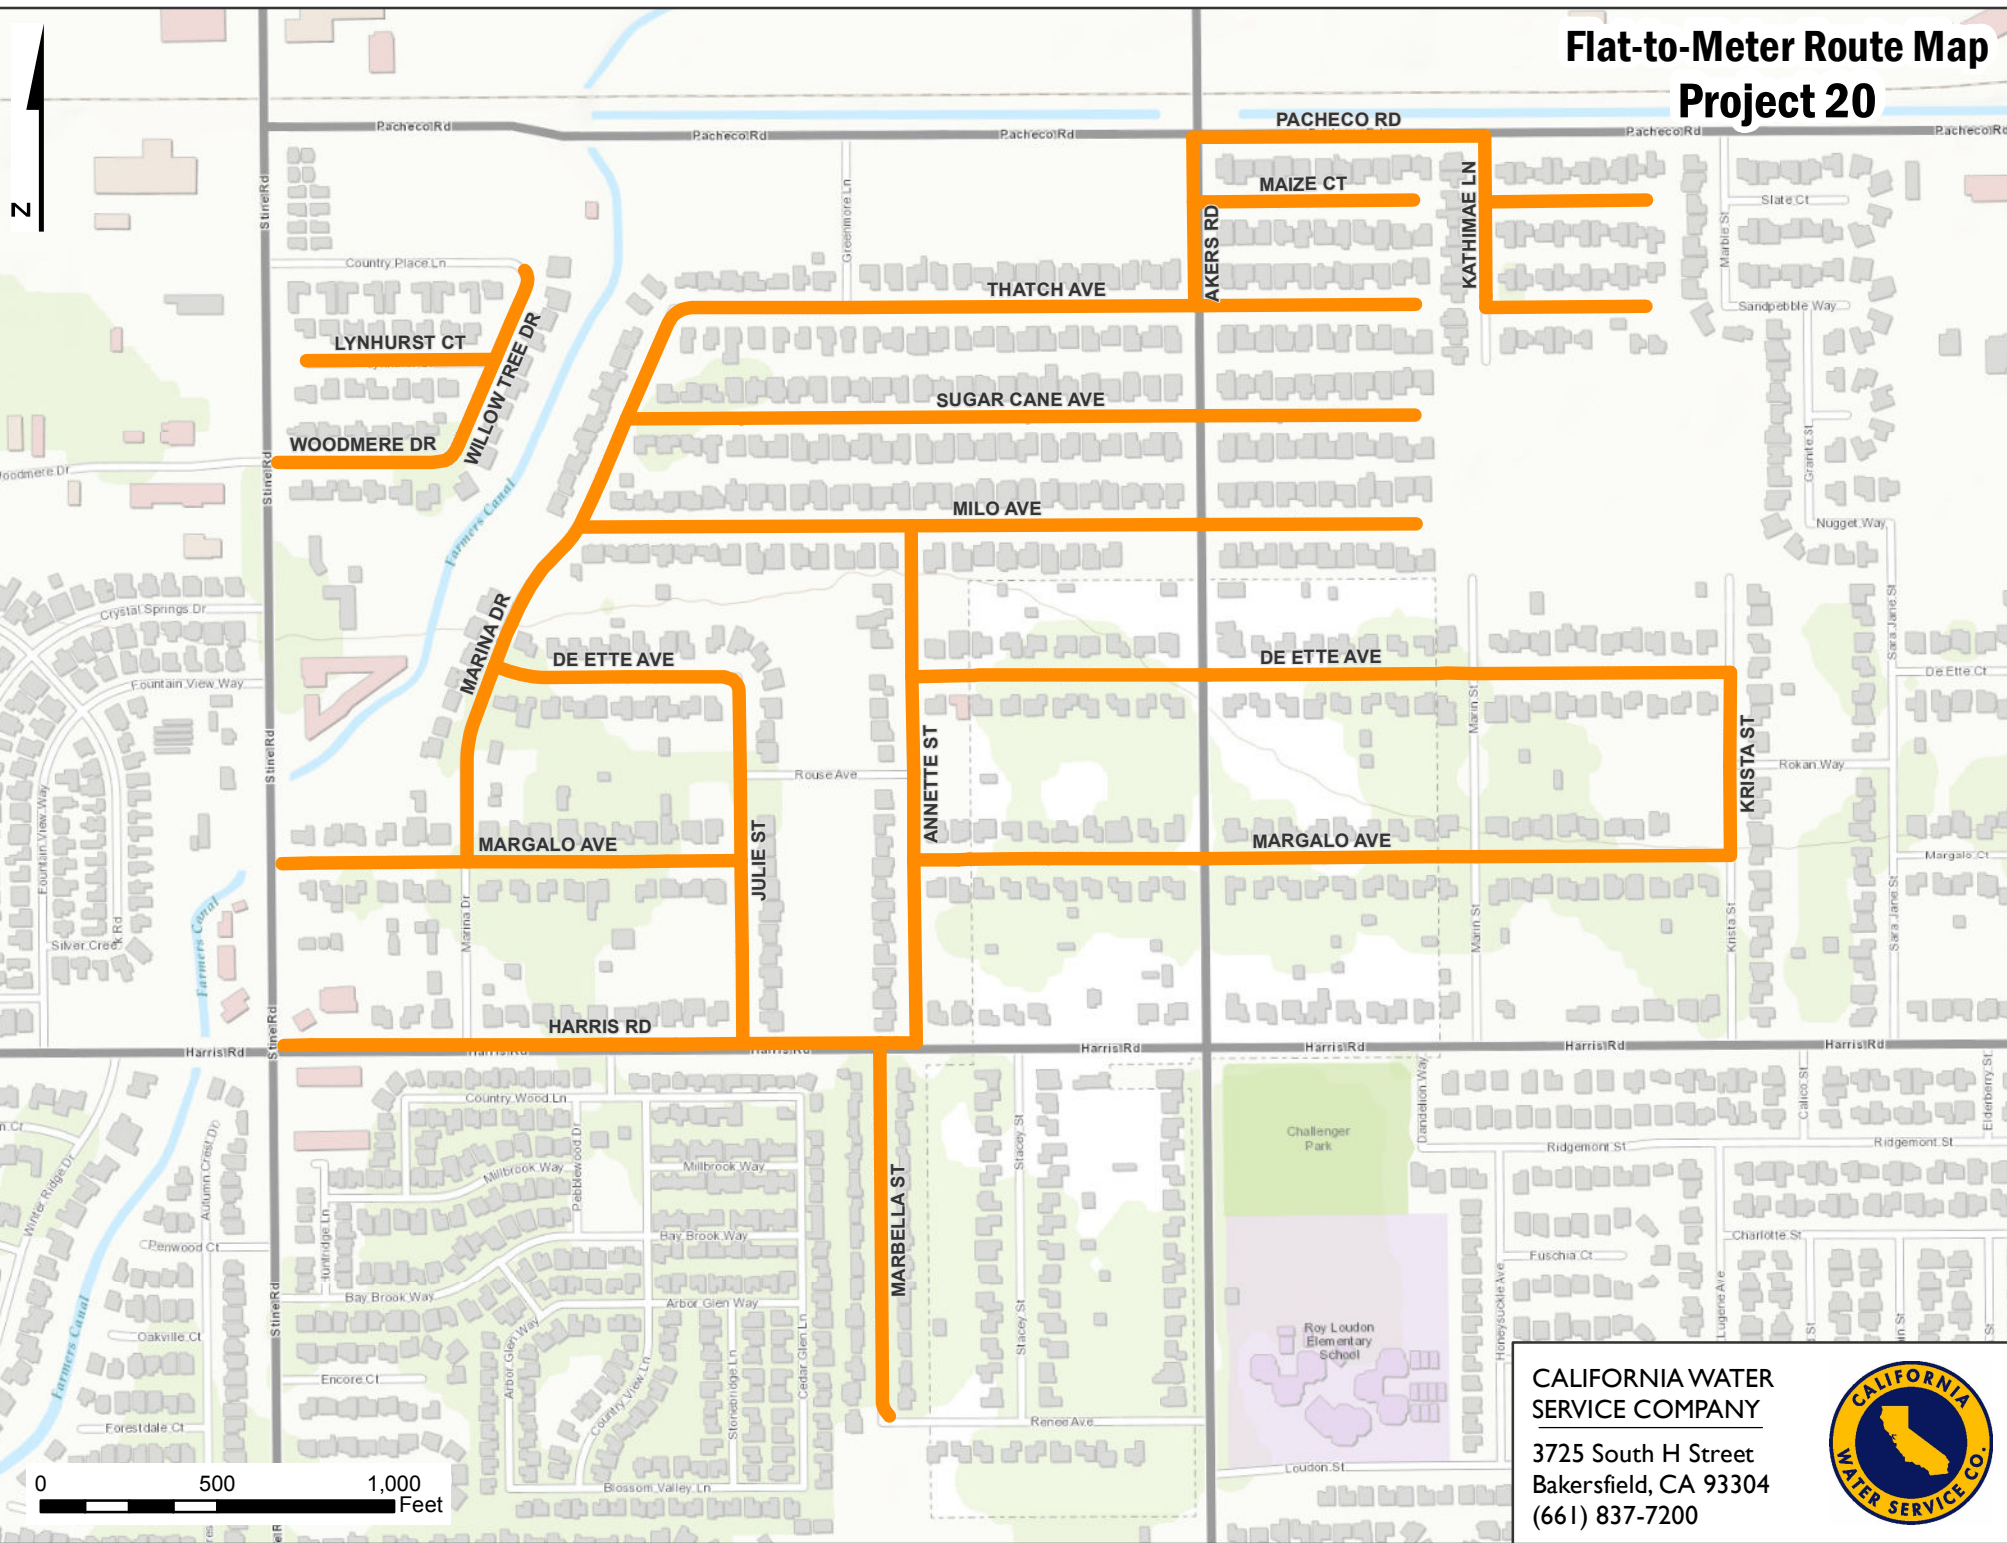

Flat-to-Meter Route Map Project 20

**CALIFORNIA WATER
SERVICE COMPANY**
3725 South H Street
Bakersfield, CA 93304
(661) 837-7200